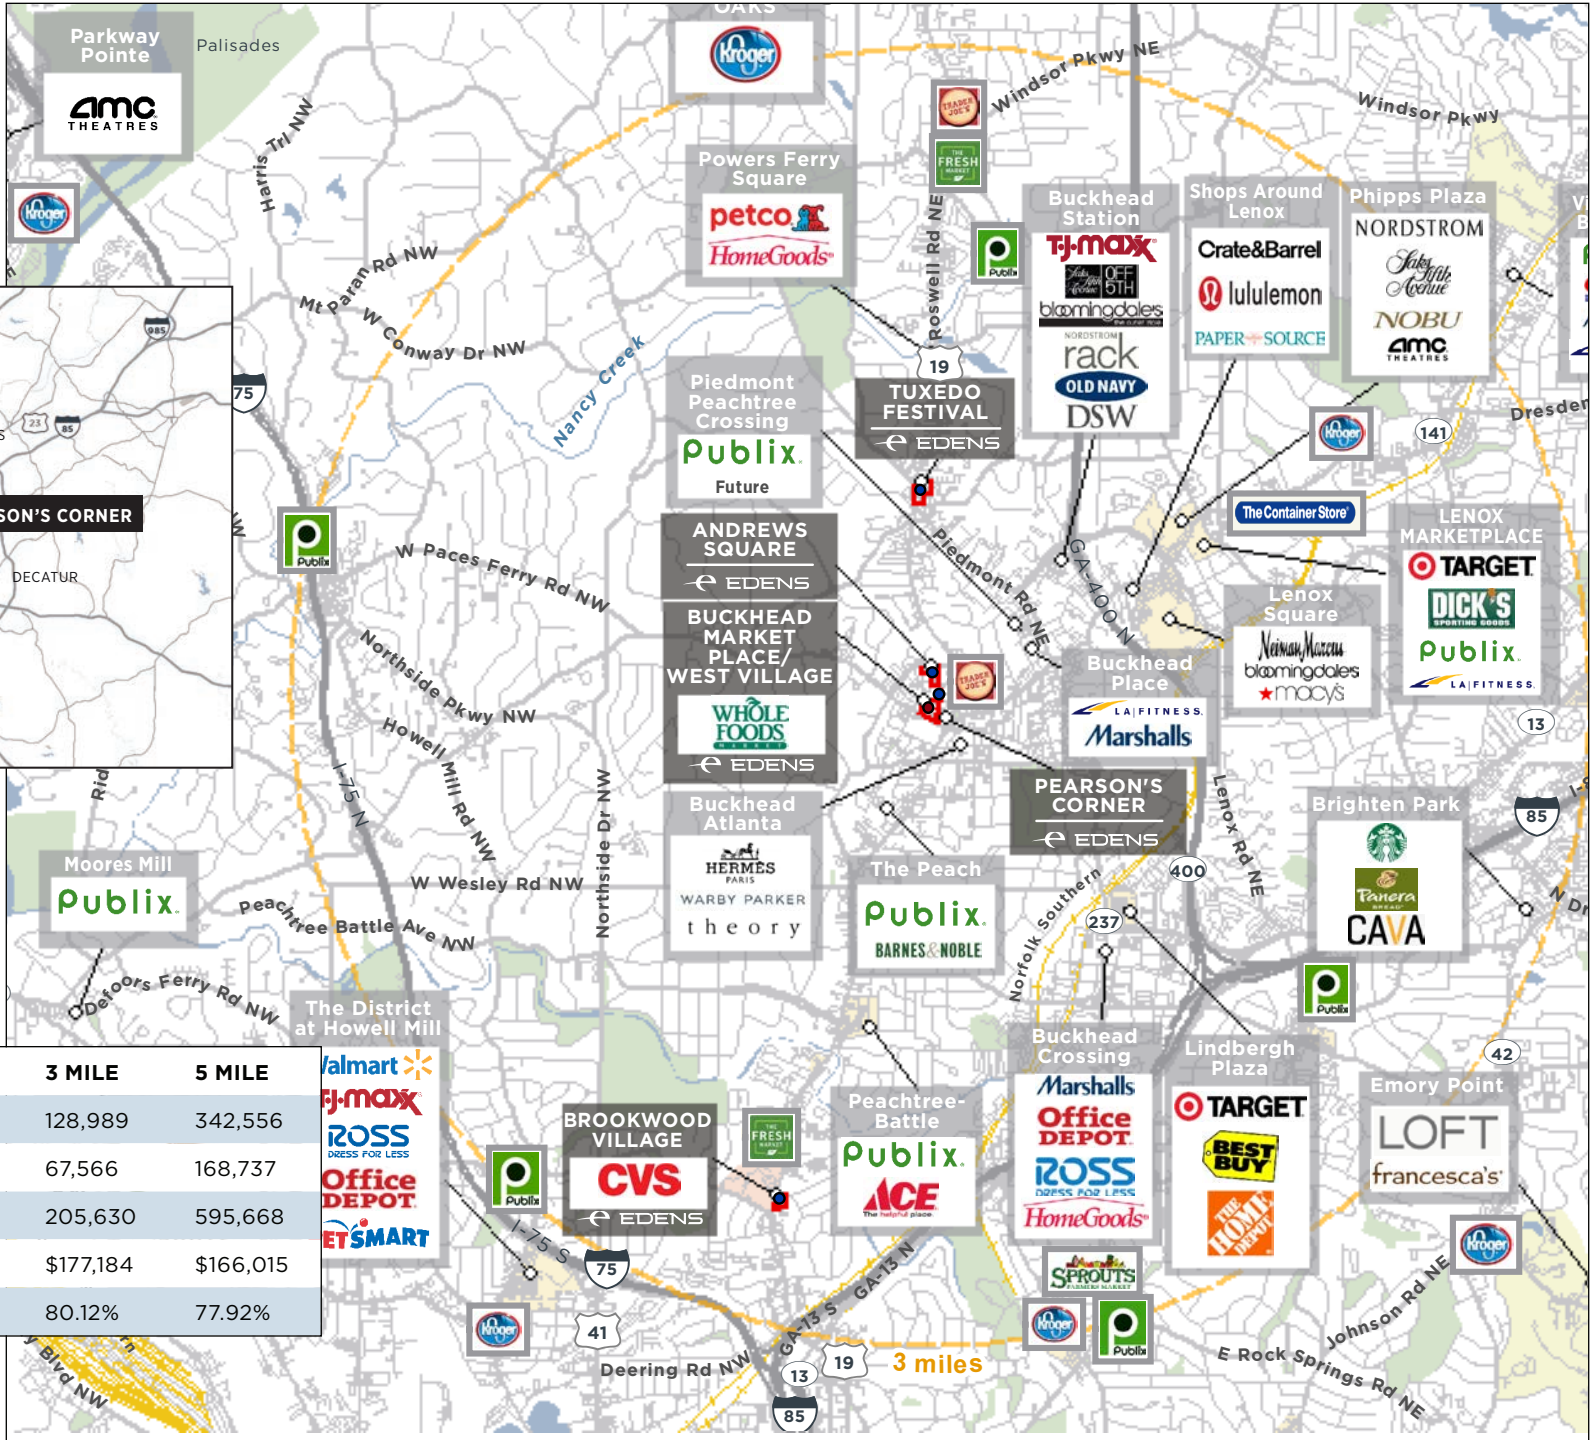

# Pearon's Corner

Irby & Cains Hill Parcels, Atlanta, GA

PEARSON'S  
CORNER  
SITE PLAN

NO.	RETAILERS	SF
101	The Tox	TBD
102	Allen Edmonds	TBD
103	Anna Bé	TBD
200	Embark Behavioral	TBD

PEARSON'S  
CORNER  
AERIAL

# PEARSON'S CORNER TRADE AREA

DEMOGRAPHICS	1 MILE	3 MILE	5 MILE
Population	21,498	128,989	342,556
Households	13,072	67,566	168,737
Daytime Pop.	53,805	205,630	595,668
Avg. HH Income	\$167,427	\$177,184	\$166,015
Education Attn.	76.99%	80.12%	77.92%