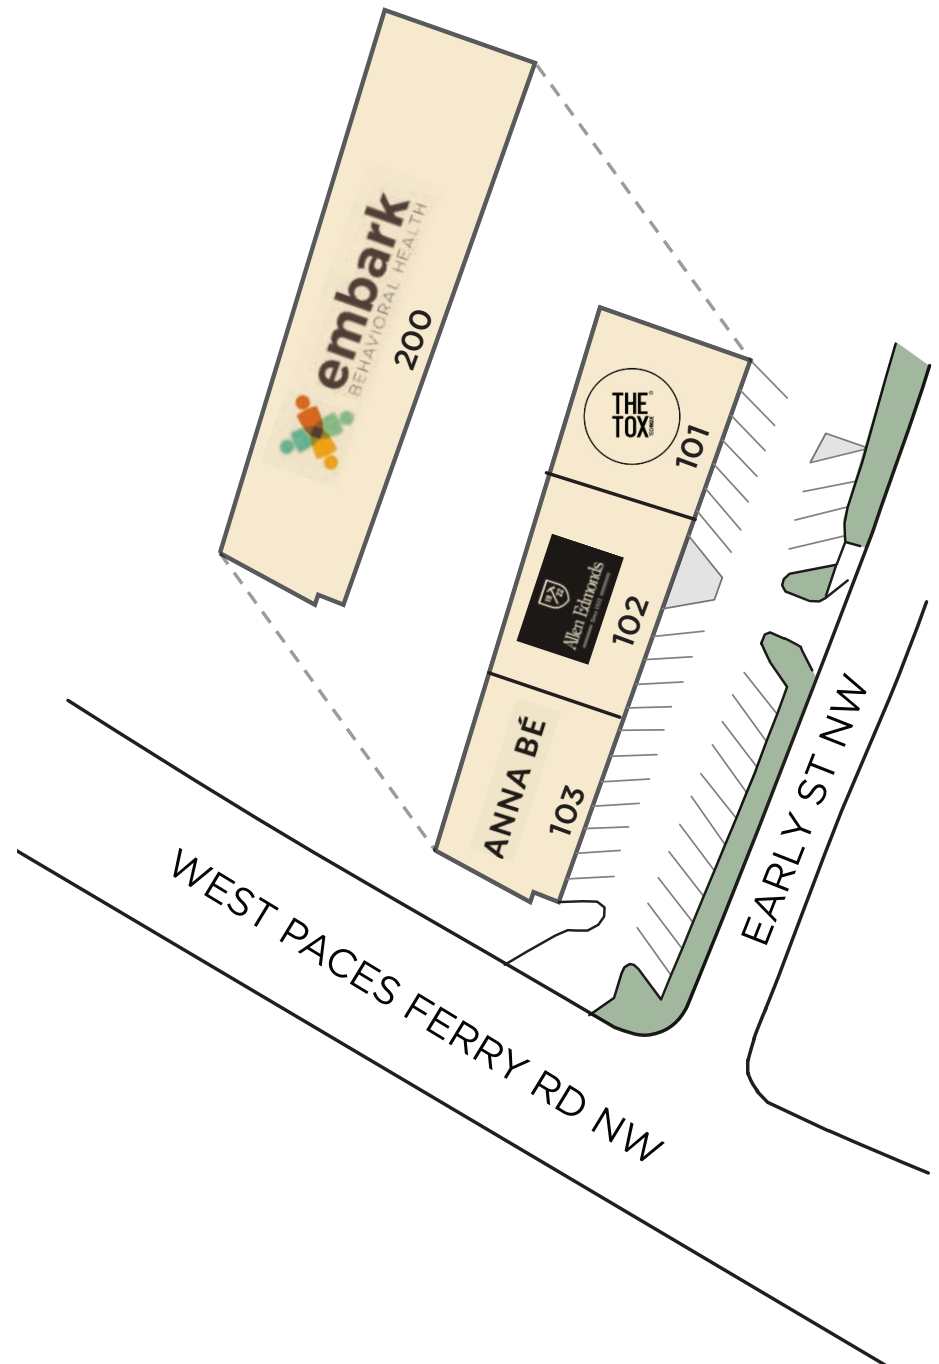

# Pearon's Corner

Irby & Cains Hill Parcels, Atlanta, GA

PEARSON'S  
CORNER  
SITE PLAN

NO.	RETAILERS	SF
101	The Tox	TBD
102	Allen Edmonds	TBD
103	Anna Bé	TBD
200	Embark Behavioral	TBD

PEARSON'S  
CORNER  
AERIAL

# PEARSON'S CORNER TRADE AREA

DEMOGRAPHICS	1 MILE	3 MILE	5 MILE
Population	21,498	128,989	342,556
Households	13,072	67,566	168,737
Daytime Pop.	53,805	205,630	595,668
Avg. HH Income	\$167,427	\$177,184	\$166,015
Education Attn.	76.99%	80.12%	77.92%