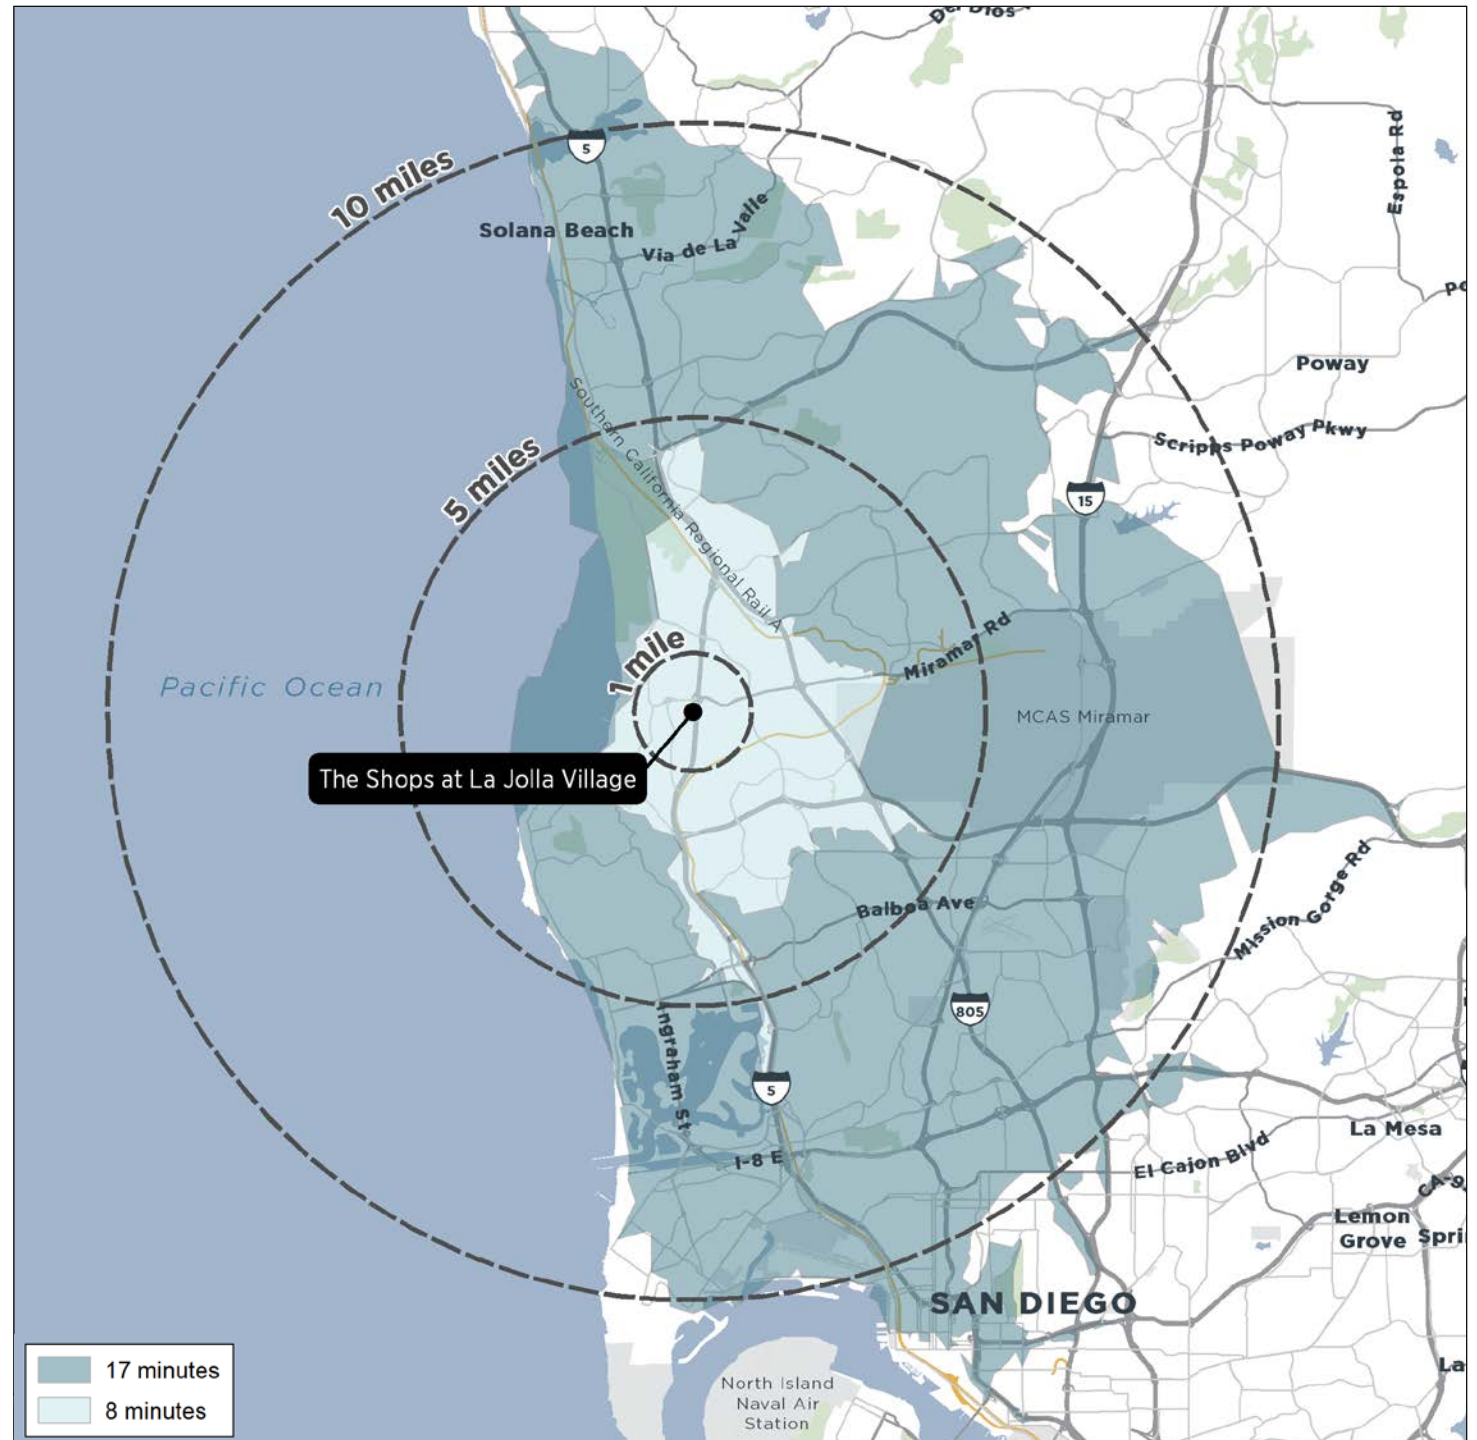

THE SHOPS AT
LA JOLLA VILLAGE
DRIVE TIMES

THE SHOPS AT LA JOLLA VILLAGE SITE PLAN

NO.	RETAILERS	SF
100	Bank of America	5,652
120	Cohen Chiropractic Clinic	1,015
130	Lashbar USA	781
140	Citibank	4,615
150	Available	1,555
160	iNational Closing & Escrow	1,893
170	Soulutions Pilates	842
180	JP Morgan Chase Bank	4,960
190	Verizon	3,500
200	Mendocino Farms	2,957
250	BJ's Restaurant and Brewhouse	5,500
300	Nordstrom Rack	32,036
350	Bacio di Latte	1,700
360	Skin Spirit	1,738
370	Aspen's Dog House	1,600
380	Flame Broiler	250
390	Snooze Breakfast Eatery	3,458
400	Handel's Homemade Ice Cream	1,692
420	United States Postal Service	2,199
430	The Nails Club	1,249
440	Vitalab Wellness	1,817
450	Solidcore	2,178
460	Rubios Fresh Mexican Grill	2,322
470	Nekter Juice Bar	1,337
480	Sport Clips Haircuts	1,318
490	Sprinkles Cupcakes	1,116
500	Philz Coffee	2,062
510	The Melt	2,022
520	Fedex Office	5,201