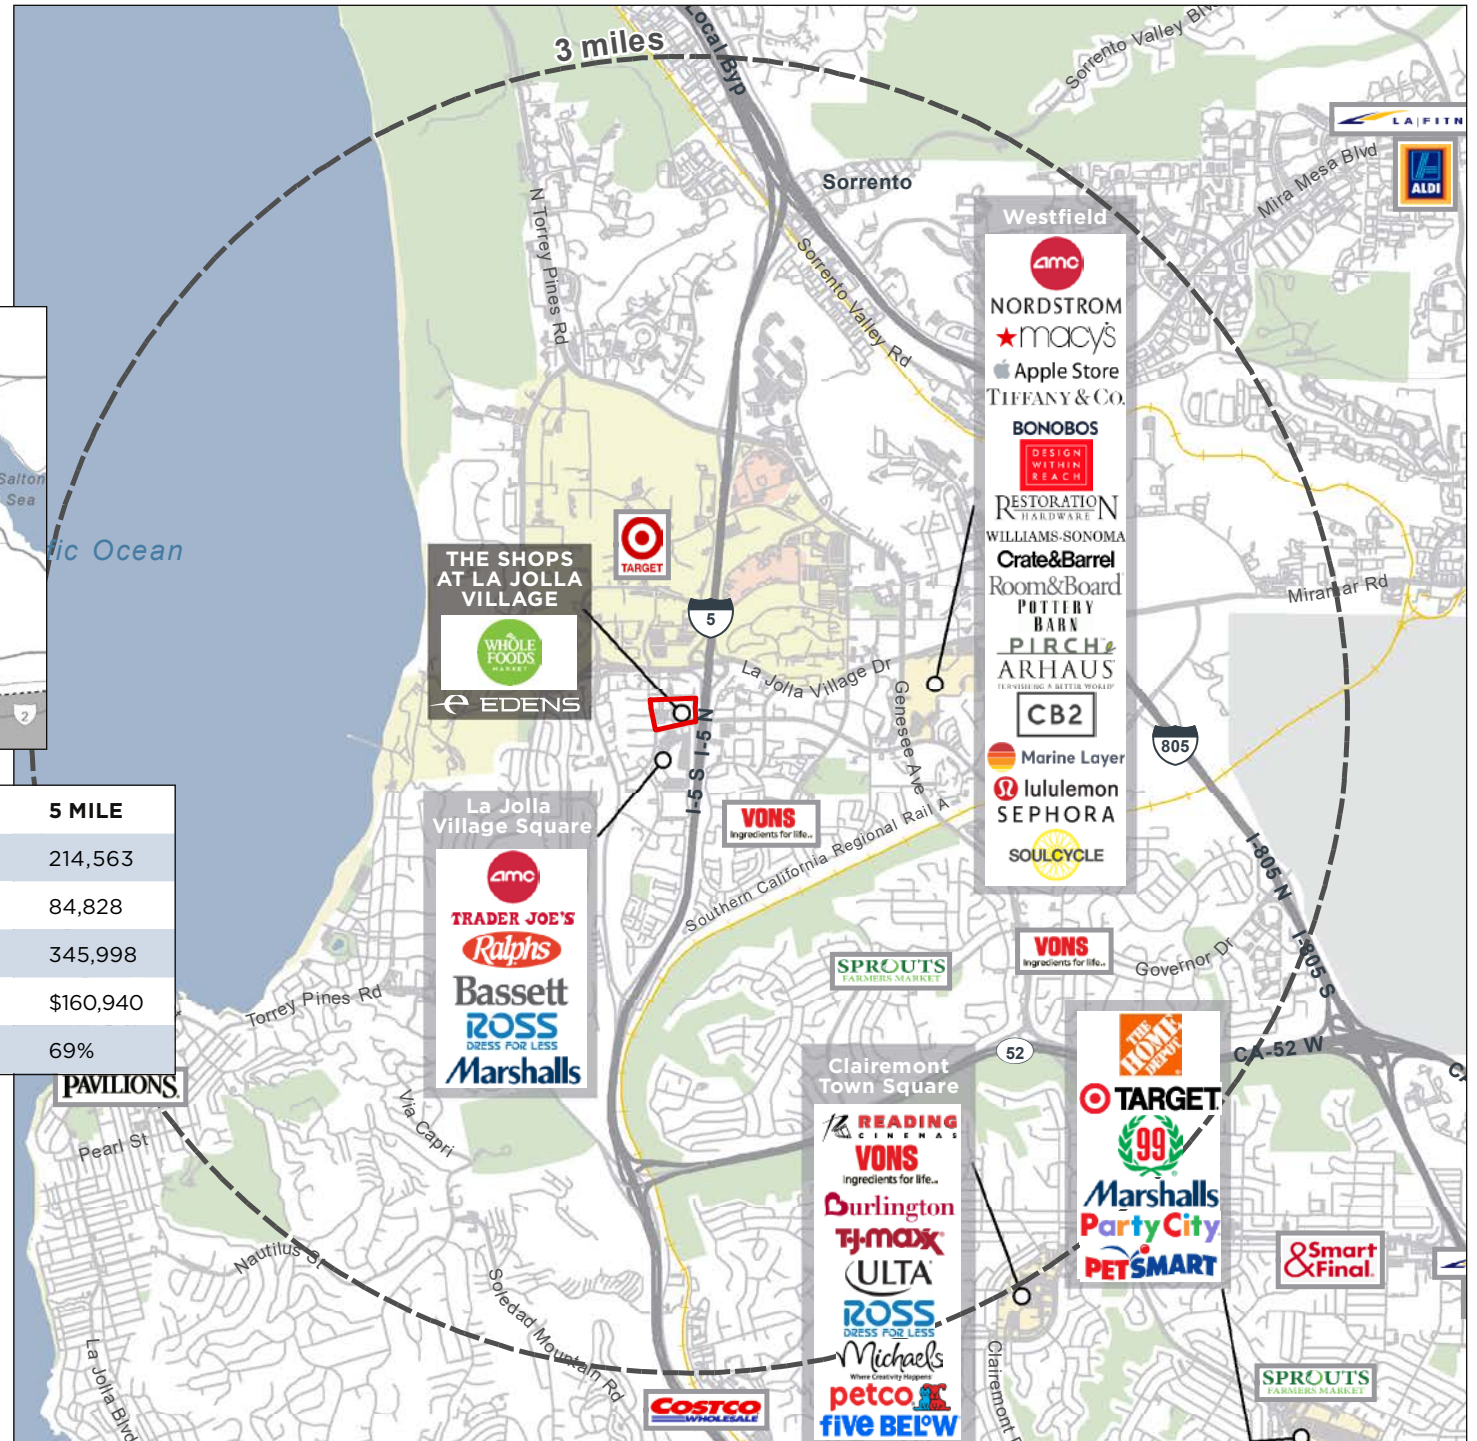

## THE SHOPS AT LA JOLLA VILLAGE CENTER LOCATION

### CENTER HIGHLIGHTS

- Anchored by Whole Foods, Nordstrom Rack, CVS Pharmacy and Sephora
- Located off Interstate 5 in close proximity to the Nobel Trolley station
- Nearby population of 92,970 with an average household income of \$150,000+, 75% are college educated
- Benefits from proximity to the Torrey Pines Life Sciences Hub and UC San Diego with undergrad enrollment of 34,000 students
- Neighboring corporate headquarters include General Atomics, Scripps Hospital, Qualcomm, and Illumina

## TRADE AREA & DEMOGRAPHICS

DEMOGRAPHICS	1 MILE	3 MILE	5 MILE
Population	39,676	92,970	214,563
Households	14,150	35,349	84,828
Daytime Pop.	84,951	191,342	345,998
Avg. HH Income	\$103,000	\$150,675	\$160,940
Education Attn.	80%	75%	69%

# THE SHOPS AT LA JOLLA VILLAGE SITE PLAN

NO.	RETAILERS	SF
100	Bank of America	5,652
120	Cohen Chiropractic Clinic	1,015
130	Lashbar USA	781
140	Citibank	4,615
150	Available	1,555
160	iNational Closing & Escrow	1,893
170	Soulutions Pilates	842
180	JP Morgan Chase Bank	4,960
190	Verizon	3,500
200	Mendocino Farms	2,957
250	BJ's Restaurant and Brewhouse	5,500
300	Nordstrom Rack	32,036
350	Bacio di Latte	1,700
360	Skin Spirit	1,738
370	Aspen's Dog House	1,600
380	Flame Broiler	250
390	Snooze Breakfast Eatery	3,458
400	Handel's Homemade Ice Cream	1,692
420	United States Postal Service	2,199
430	The Nails Club	1,249
440	Vitalab Wellness	1,817
450	Solidcore	2,178
460	Rubios Fresh Mexican Grill	2,322
470	Nekter Juice Bar	1,337
480	Sport Clips Haircuts	1,318
490	Sprinkles Cupcakes	1,116
500	Philz Coffee	2,062
510	The Melt	2,022
520	Fedex Office	5,201