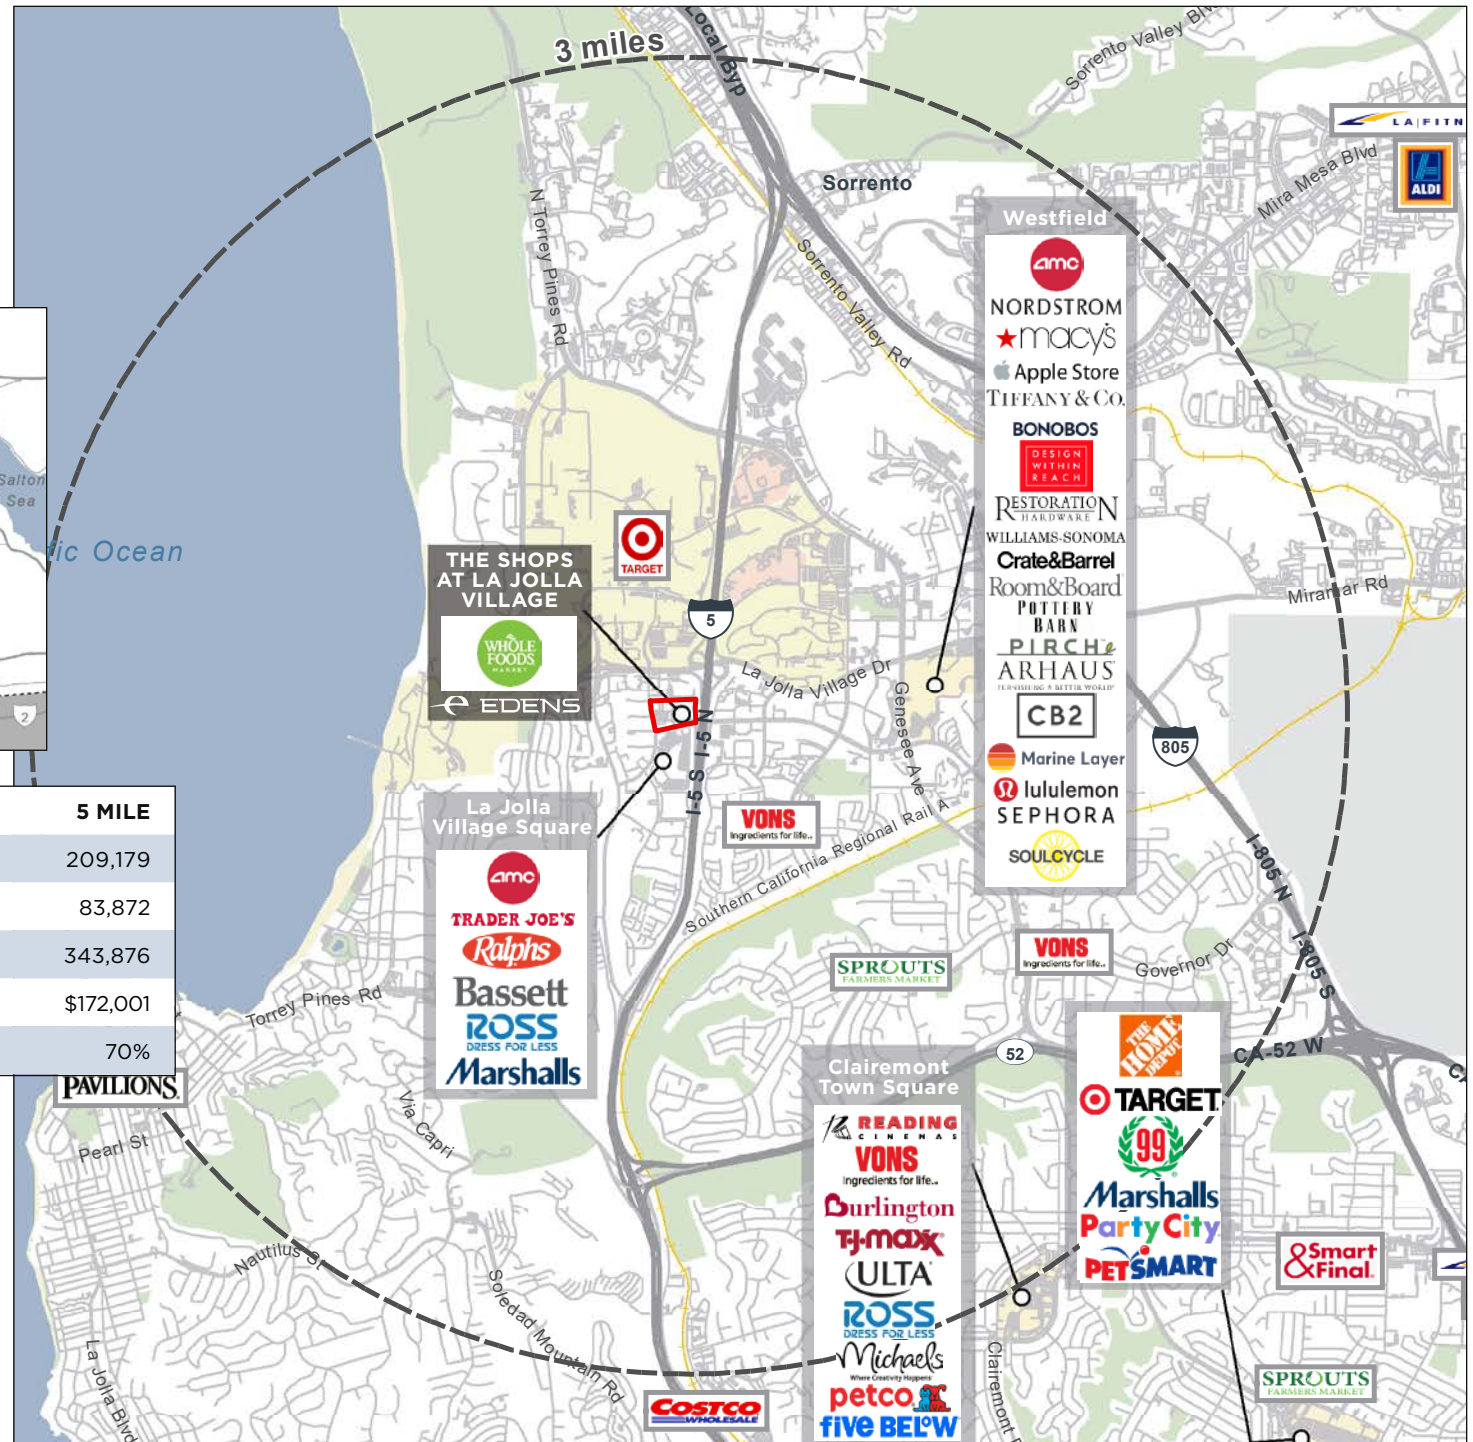

## THE SHOPS AT LA JOLLA VILLAGE **CENTER LOCATION**

### **CENTER HIGHLIGHTS**

- Anchored by Whole Foods, Nordstrom Rack, CVS Pharmacy and Sephora
- Located off Interstate 5 in close proximity to the Nobel Trolley station
- Nearby population of 92,970 with an average household income of \$150,000+, 75% are college educated
- Benefits from proximity to the Torrey Pines Life Sciences Hub and UC San Diego with undergrad enrollment of 34,000 students
- Neighboring corporate headquarters include General Atomics, Scripps Hospital, Qualcomm, and Illumina

## TRADE AREA & DEMOGRAPHICS

DEMOGRAPHICS	1 MILE	3 MILE	5 MILE
Population	38,780	92,002	209,179
Households	14,092	35,554	83,872
Daytime Pop.	85,603	190,007	343,876
Avg. HH Income	\$108,904	\$160,055	\$172,001
Education Attn.	81%	75%	70%

# THE SHOPS AT LA JOLLA VILLAGE SITE PLAN

NO.	RETAILERS	SF
100	Bank of America	5,652
120	Cohen Chiropractic Clinic	1,015
130	Lashbar USA	781
140	Citibank	4,615
150	Available	1,555
160	iNational Closing & Escrow	1,893
170	Soulutions Pilates	842
180	JP Morgan Chase Bank	4,960
190	Verizon	3,500
200	Mendocino Farms	2,957
250	BJ's Resturant and Brewhouse	5,500
300	Nordstrom Rack	32,036
350	Bacio di Latte	1,700
360	Skin Spirit	1,738
370	Aspen's Dog House	1,600
380	Flame Broiler	250
390	Snooze Breakfast Eatery	3,458
400	Handel's Homemade Ice Cream	1,692
420	United States Postal Service	2,199
430	The Nails Club	1,249
440	Vitalab Wellness	1,817
450	Solidcore	2,178
460	Rubios Fresh Mexican Grill	2,322
470	Nekter Juice Bar	1,337
480	Sport Clips Haircuts	1,318
490	Sprinkles Cupcakes	1,116
500	Philz Coffee	2,062
510	The Melt	2,022
520	Fedex Office	5,201
530	Cava	2,373