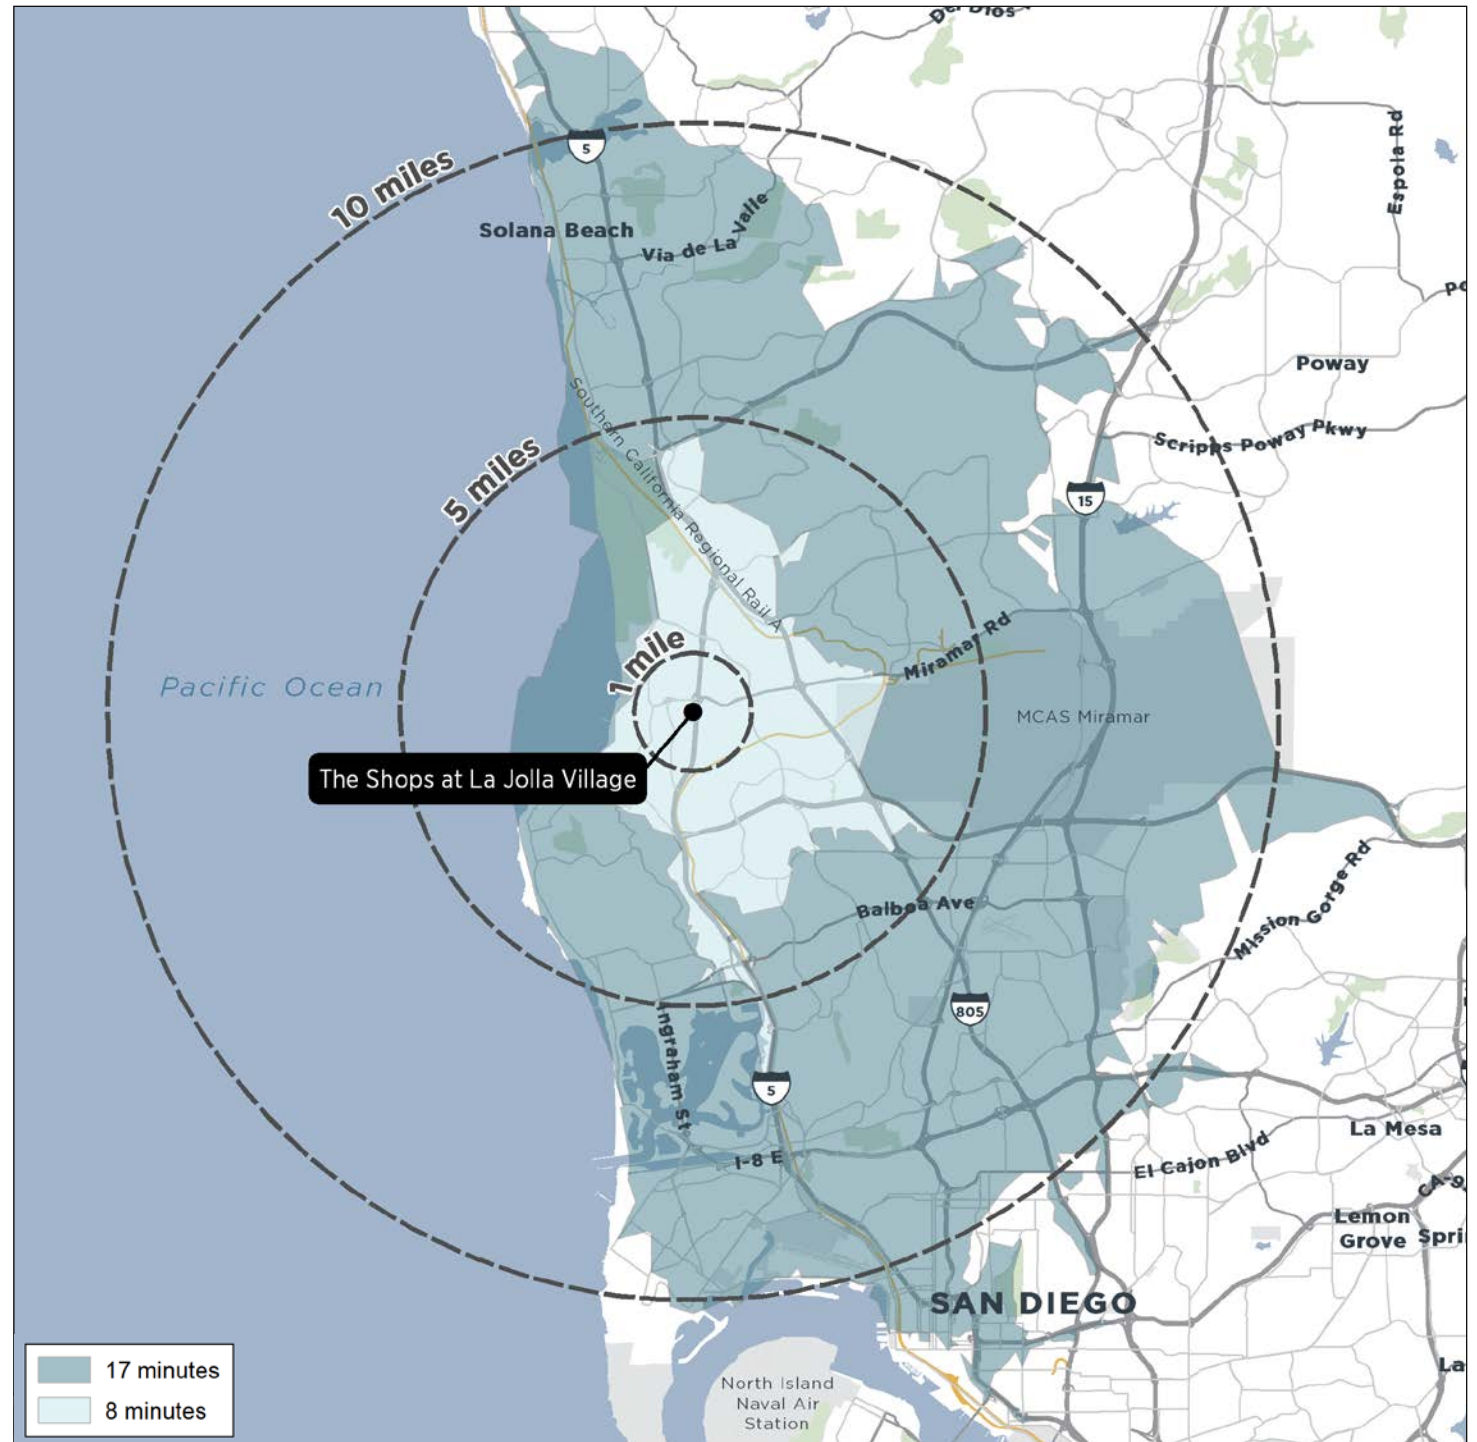

THE SHOPS AT
LA JOLLA VILLAGE
DRIVE TIMES

THE SHOPS AT LA JOLLA VILLAGE SITE PLAN

NO.	RETAILERS	SF
100	Bank of America	5,652
120	Cohen Chiropractic Clinic	1,015
130	Lashbar USA	781
140	Citibank	4,615
150	Available	1,555
160	iNational Closing & Escrow	1,893
170	Soulutions Pilates	842
180	JP Morgan Chase Bank	4,960
190	Verizon	3,500
200	Mendocino Farms	2,957
250	BJ's Resturant and Brewhouse	5,500
300	Nordstrom Rack	32,036
350	Bacio di Latte	1,700
360	Skin Spirit	1,738
370	Aspen's Dog House	1,600
380	Flame Broiler	250
390	Snooze Breakfast Eatery	3,458
400	Handel's Homemade Ice Cream	1,692
420	United States Postal Service	2,199
430	The Nails Club	1,249
440	Vitalab Wellness	1,817
450	Solidcore	2,178
460	Rubios Fresh Mexican Grill	2,322
470	Nekter Juice Bar	1,337
480	Sport Clips Haircuts	1,318
490	Sprinkles Cupcakes	1,116
500	Philz Coffee	2,062
510	The Melt	2,022
520	Fedex Office	5,201
530	Cava	2,373