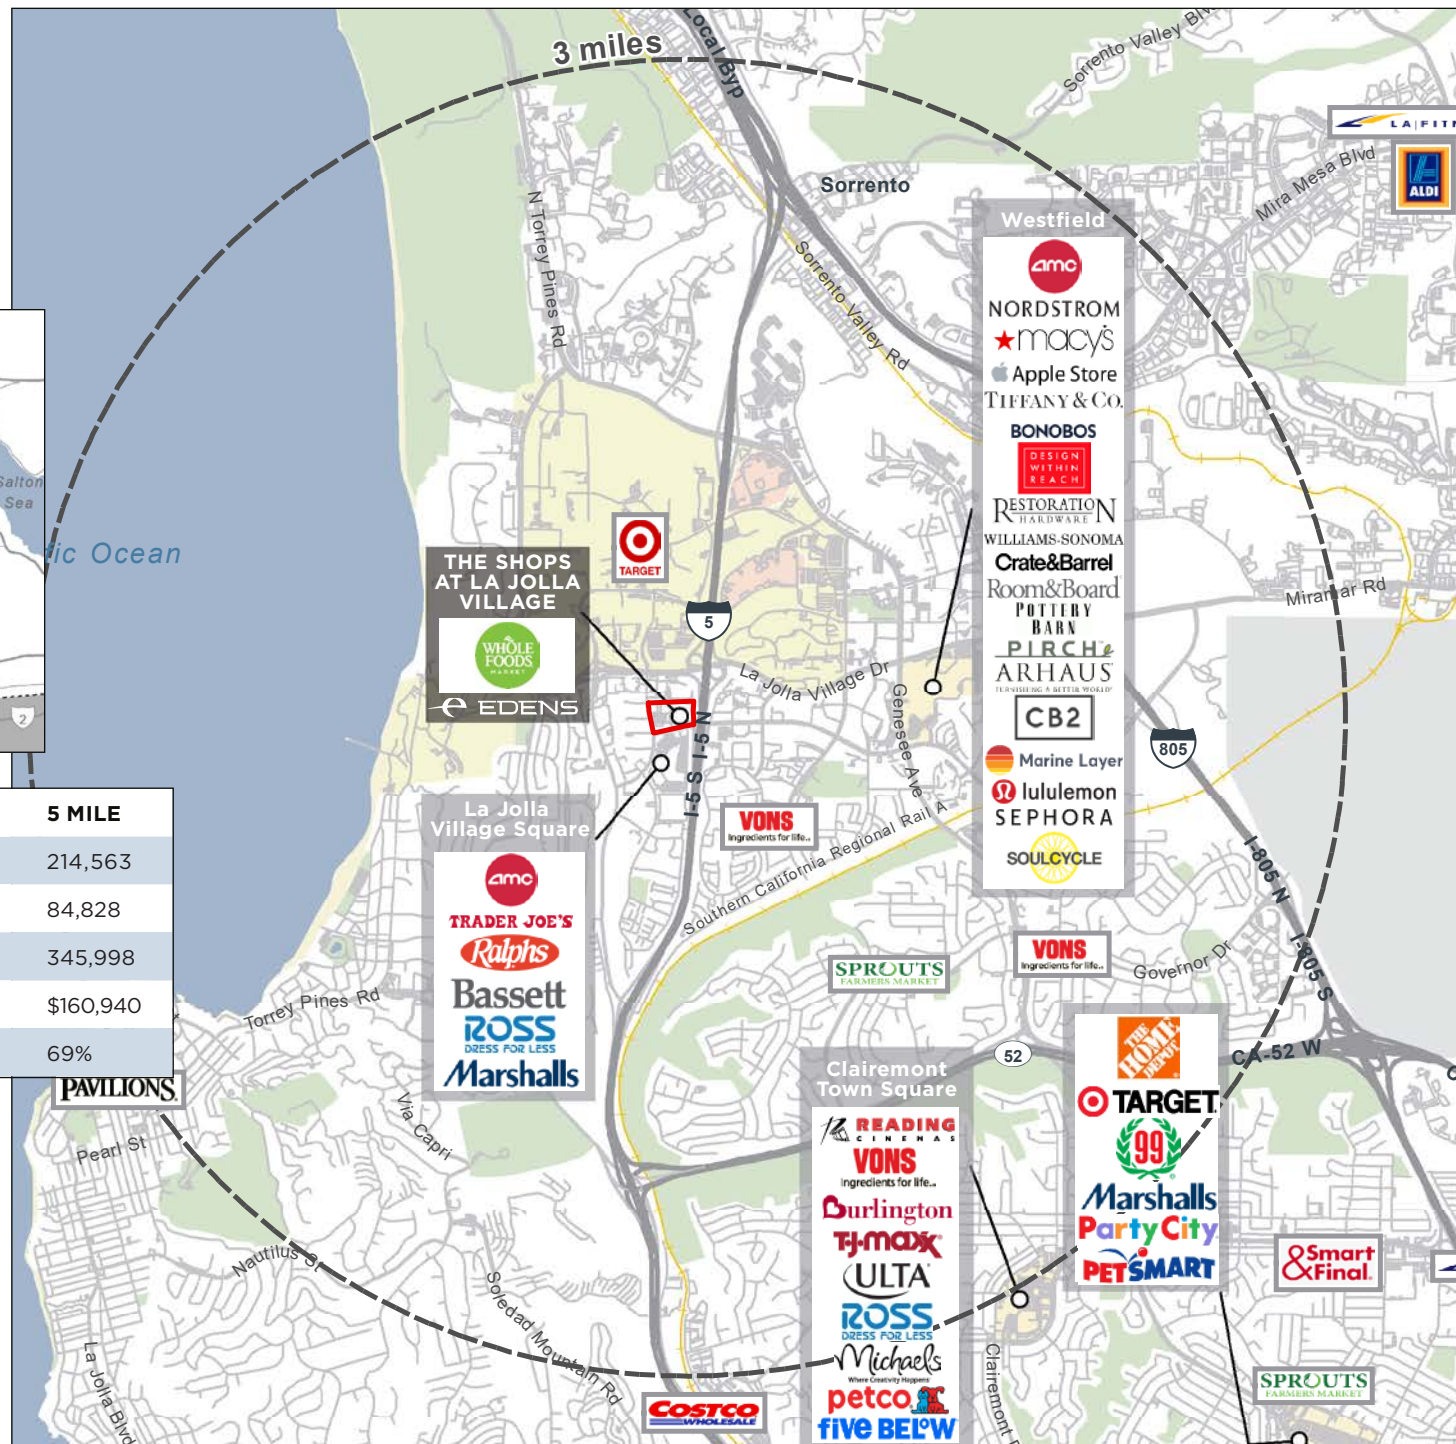

## THE SHOPS AT LA JOLLA VILLAGE CENTER LOCATION

### CENTER HIGHLIGHTS

- Anchored by Whole Foods, Nordstrom Rack, CVS Pharmacy and Sephora
- Located off Interstate 5 in close proximity to the Nobel Trolley station
- Nearby population of 92,970 with an average household income of \$150,000+, 75% are college educated
- Benefits from proximity to the Torrey Pines Life Sciences Hub and UC San Diego with undergrad enrollment of 34,000 students
- Neighboring corporate headquarters include General Atomics, Scripps Hospital, Qualcomm, and Illumina

## TRADE AREA & DEMOGRAPHICS

DEMOGRAPHICS	1 MILE	3 MILE	5 MILE
Population	39,676	92,970	214,563
Households	14,150	35,349	84,828
Daytime Pop.	84,951	191,342	345,998
Avg. HH Income	\$103,000	\$150,675	\$160,940
Education Attn.	80%	75%	69%

# THE SHOPS AT LA JOLLA VILLAGE SITE PLAN

NO.	RETAILERS	SF
100	Bank of America	5,652
120	Cohen Chiropractic Clinic	1,015
130	Lashbar USA	781
140	Citibank	4,615
150	Available	1,555
160	iNational Closing & Escrow	1,893
170	Soulutions Pilates	842
180	JP Morgan Chase Bank	4,960
190	Verizon	3,500
200	Mendocino Farms	2,957
250	BJ's Restaurant and Brewhouse	5,500
300	Nordstrom Rack	32,036
350	T-Mobile	1,700
360	Available	1,738
370	Aspen's Dog House	1,600
380	Flame Broiler	250
390	Snooze Breakfast Eatery	3,458
400	Handel's Homemade Ice Cream	1,692
420	United States Postal Service	2,199
430	The Nails Club	1,249
440	Vitalab Wellness	1,817
450	Available	2,178
460	Rubios Fresh Mexican Grill	2,322
470	Nekter Juice Bar	1,337
480	Sport Clips Haircuts	1,318
490	Sprinkles Cupcakes	1,116
500	Philz Coffee	2,062
510	The Melt	2,022
520	Fedex Office	5,201