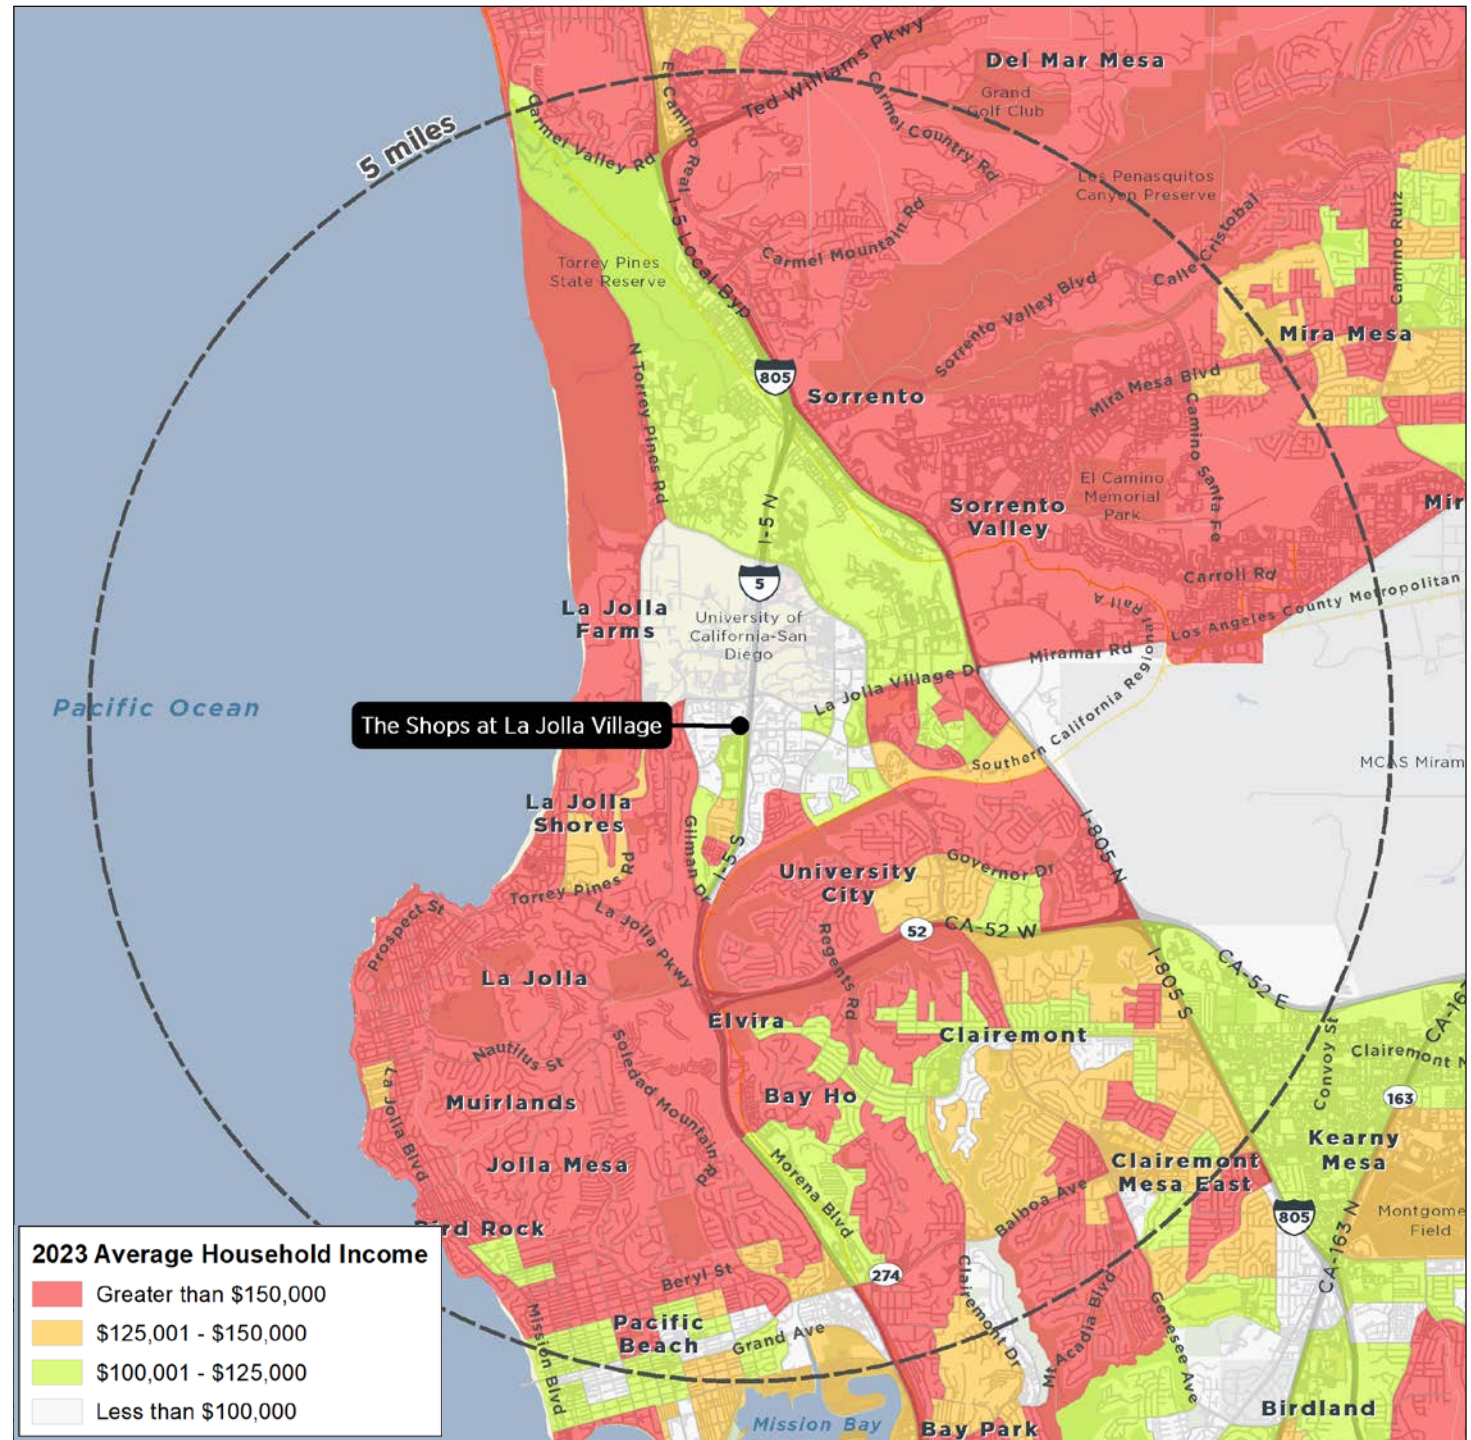

THE SHOPS AT LA JOLLA VILLAGE HOUSEHOLD INCOME