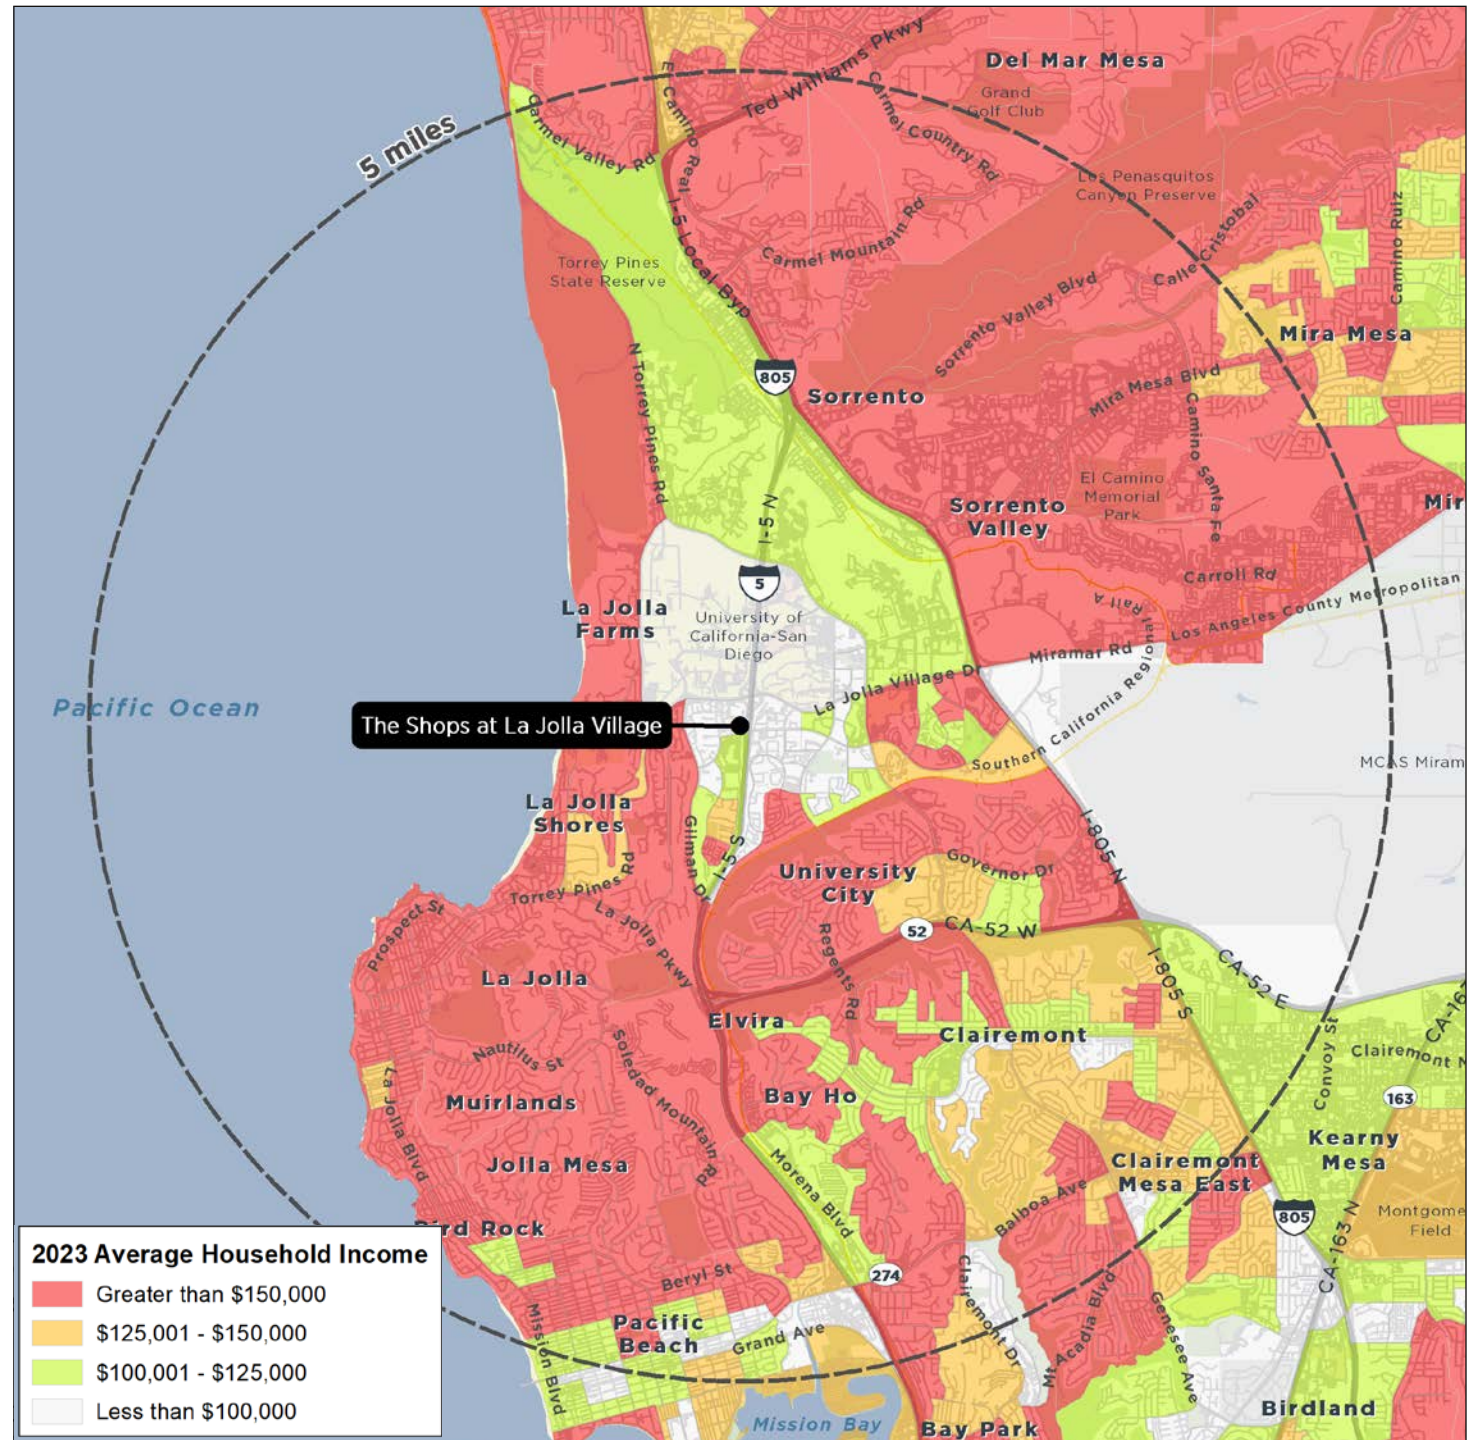

THE SHOPS AT LA JOLLA VILLAGE HOUSEHOLD INCOME