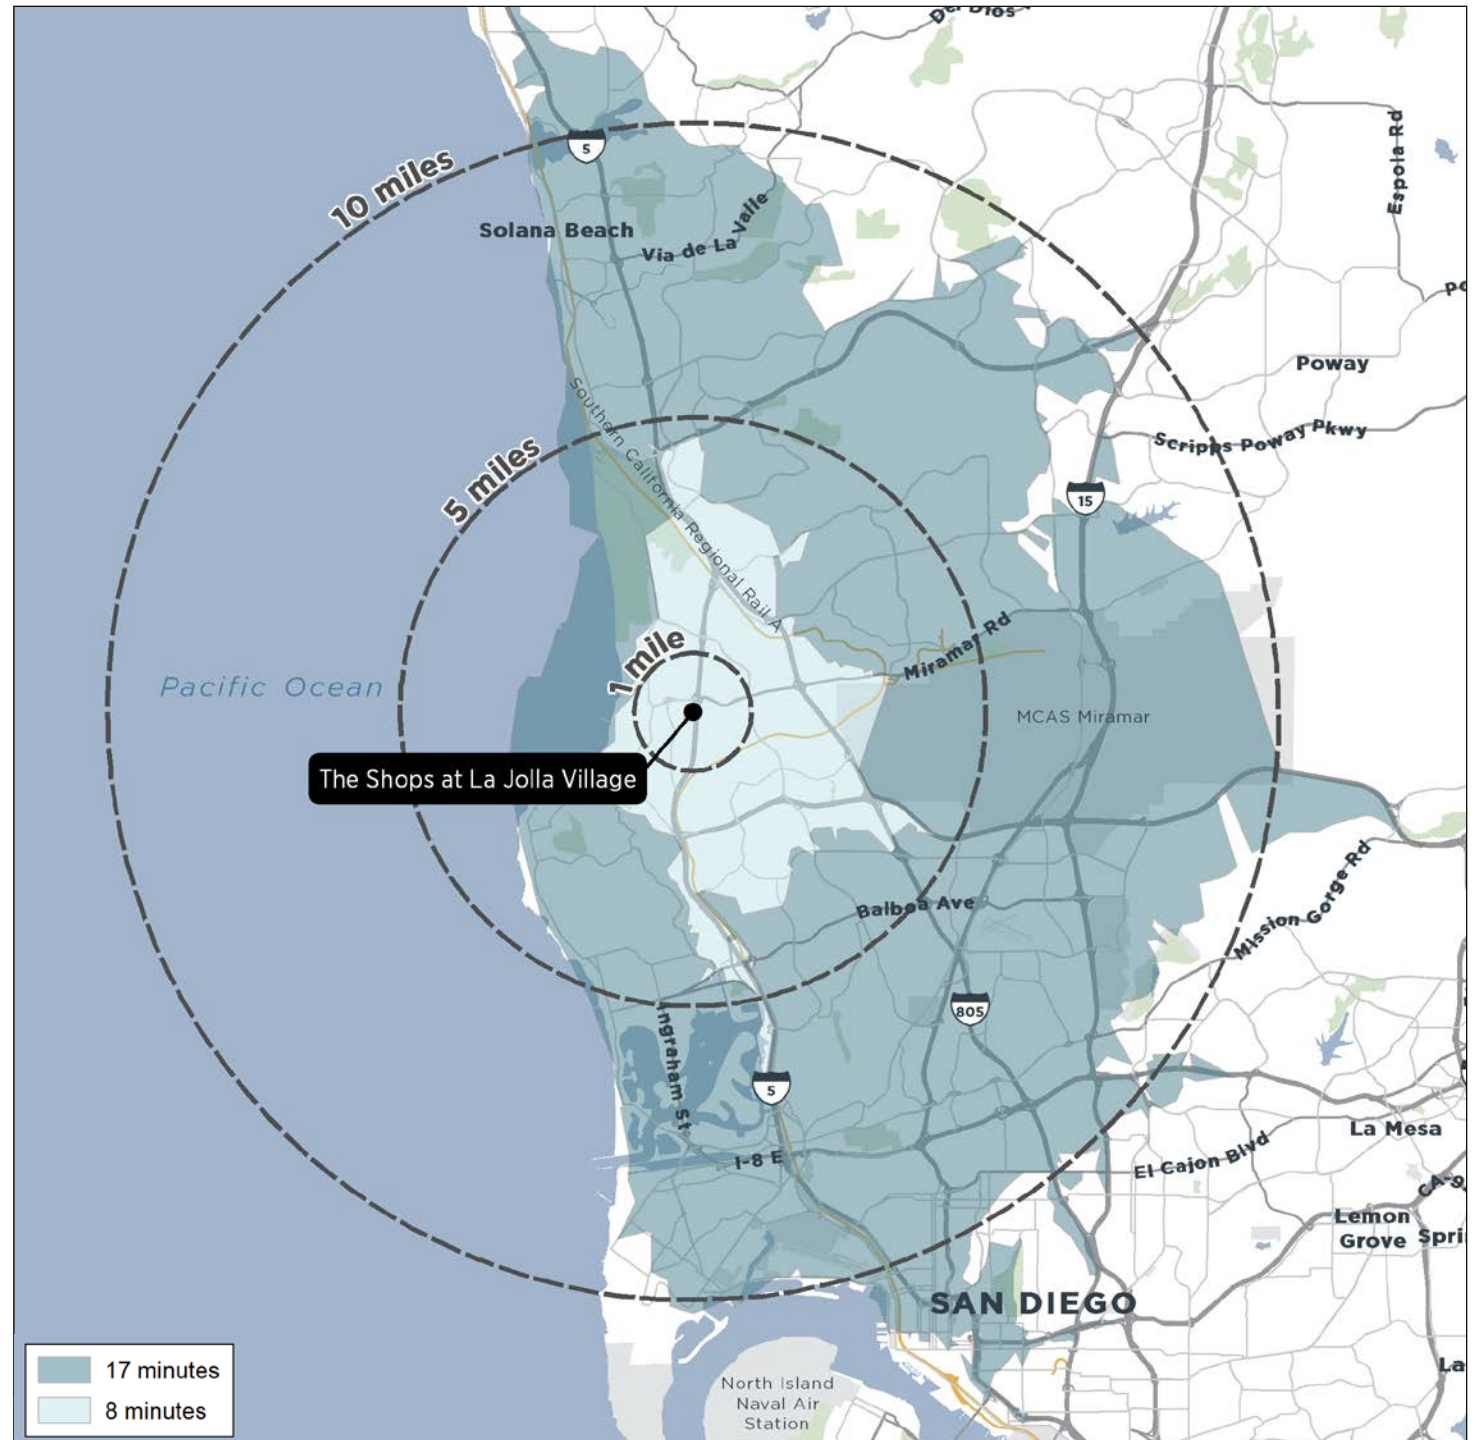

THE SHOPS AT
LA JOLLA VILLAGE
DRIVE TIMES

THE SHOPS AT LA JOLLA VILLAGE SITE PLAN

NO.	RETAILERS	SF
100	Bank of America	5,652
120	Cohen Chiropractic Clinic	1,015
130	Lashbar USA	781
140	Citibank	4,615
150	Available	1,555
160	iNational Closing & Escrow	1,893
170	Soulutions Pilates	842
180	JP Morgan Chase Bank	4,960
190	Verizon	3,500
200	Mendocino Farms	2,957
250	BJ's Restaurant and Brewhouse	5,500
300	Nordstrom Rack	32,036
350	T-Mobile	1,700
360	Available	1,738
370	Aspen's Dog House	1,600
380	Flame Broiler	250
390	Snooze Breakfast Eatery	3,458
400	Handel's Homemade Ice Cream	1,692
420	United States Postal Service	2,199
430	The Nails Club	1,249
440	Vitalab Wellness	1,817
450	Available	2,178
460	Rubios Fresh Mexican Grill	2,322
470	Nekter Juice Bar	1,337
480	Sport Clips Haircuts	1,318
490	Sprinkles Cupcakes	1,116
500	Philz Coffee	2,062
510	The Melt	2,022
520	Fedex Office	5,201