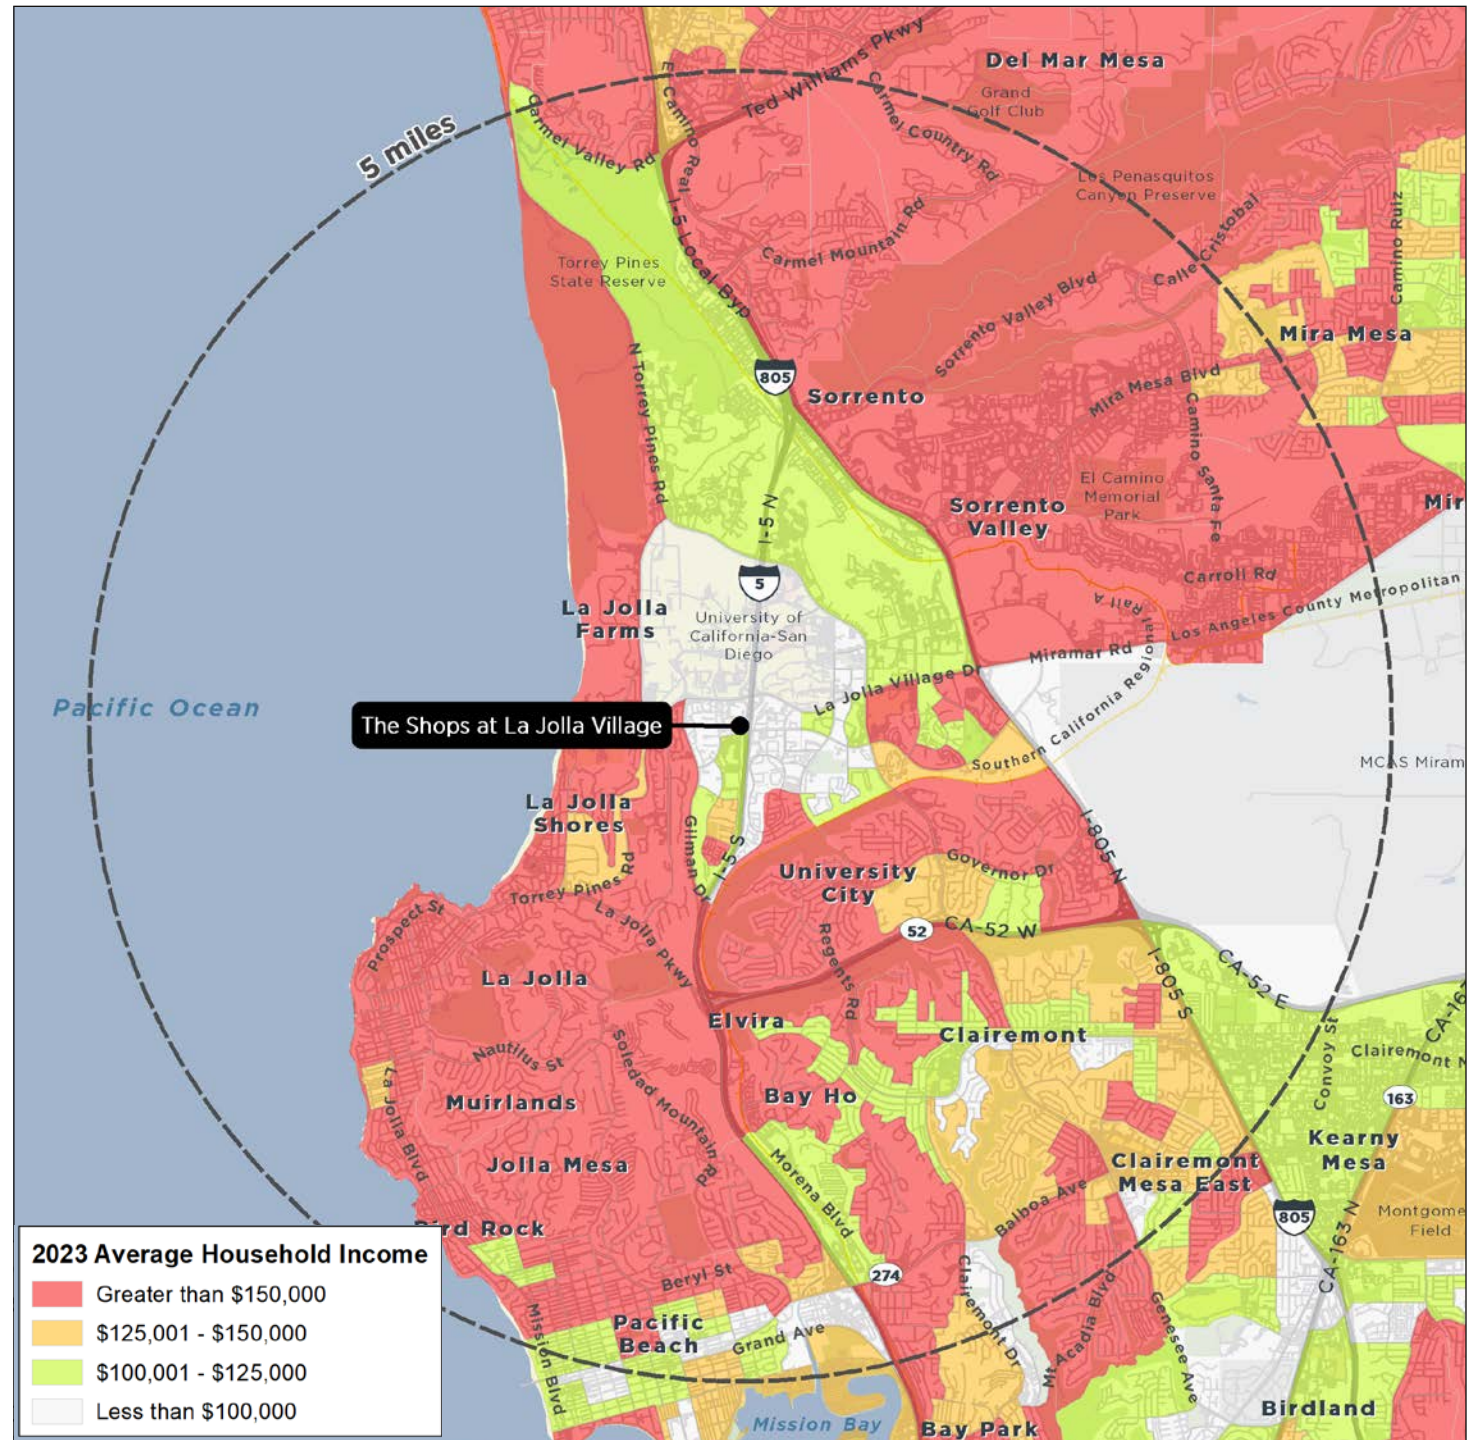

THE SHOPS AT
LA JOLLA VILLAGE
HOUSEHOLD INCOME