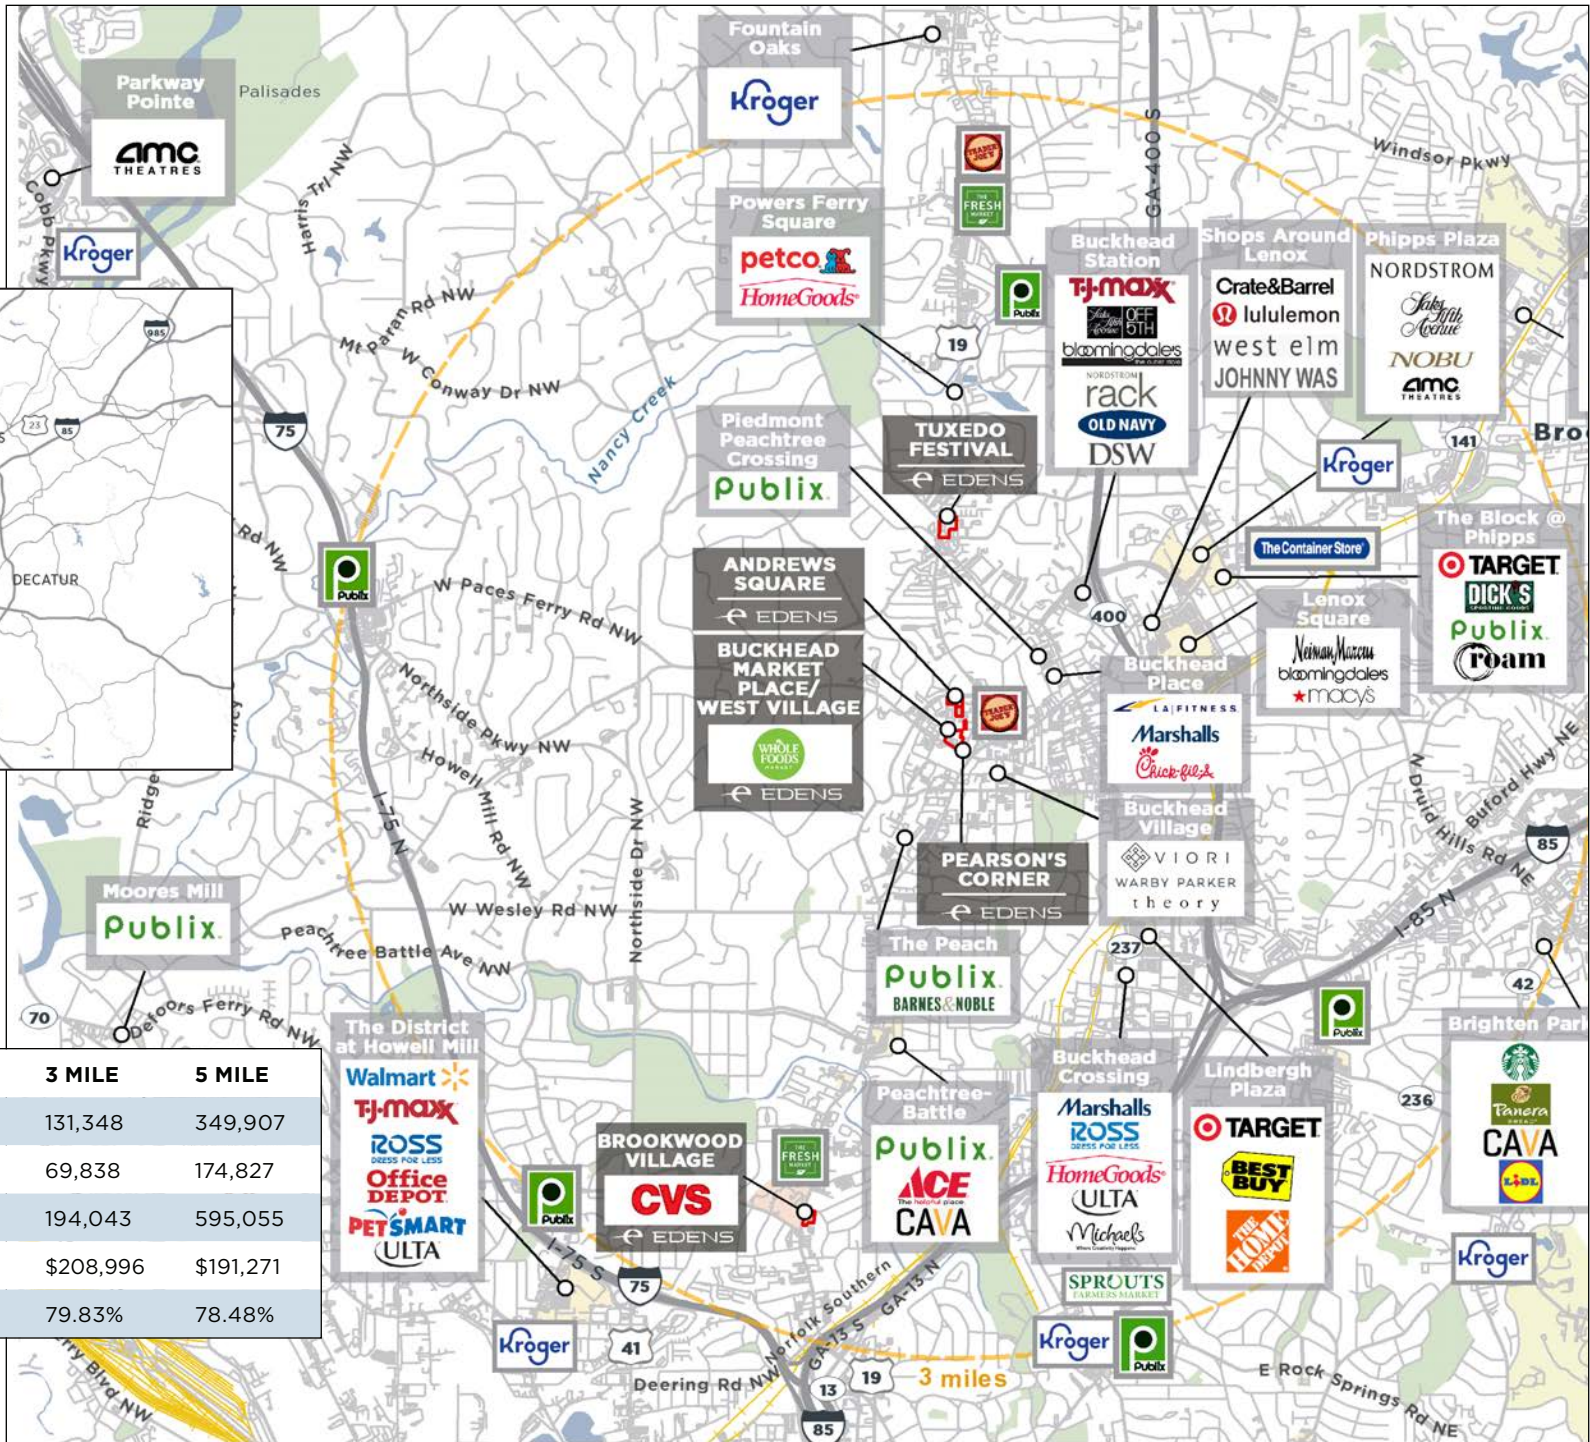

# WEST VILLAGE SITE PLAN

## CENTER HIGHLIGHTS

West Village is situated in Atlanta's eclectic Buckhead community. A respite from the city's urban pace, the appeal of West Village is our thoughtfully curated retail mix of local favorites and emerging brands. Every visit offers moments of inspiration.

# WEST VILLAGE TRADE AREA

DEMOGRAPHICS	1 MILE	3 MILE	5 MILE
Population	22,196	131,348	349,907
Households	13,696	69,838	174,827
Daytime Pop.	51,060	194,043	595,055
Avg. HH Income	\$184,737	\$208,996	\$191,271
Education Attn.	76.23%	79.83%	78.48%