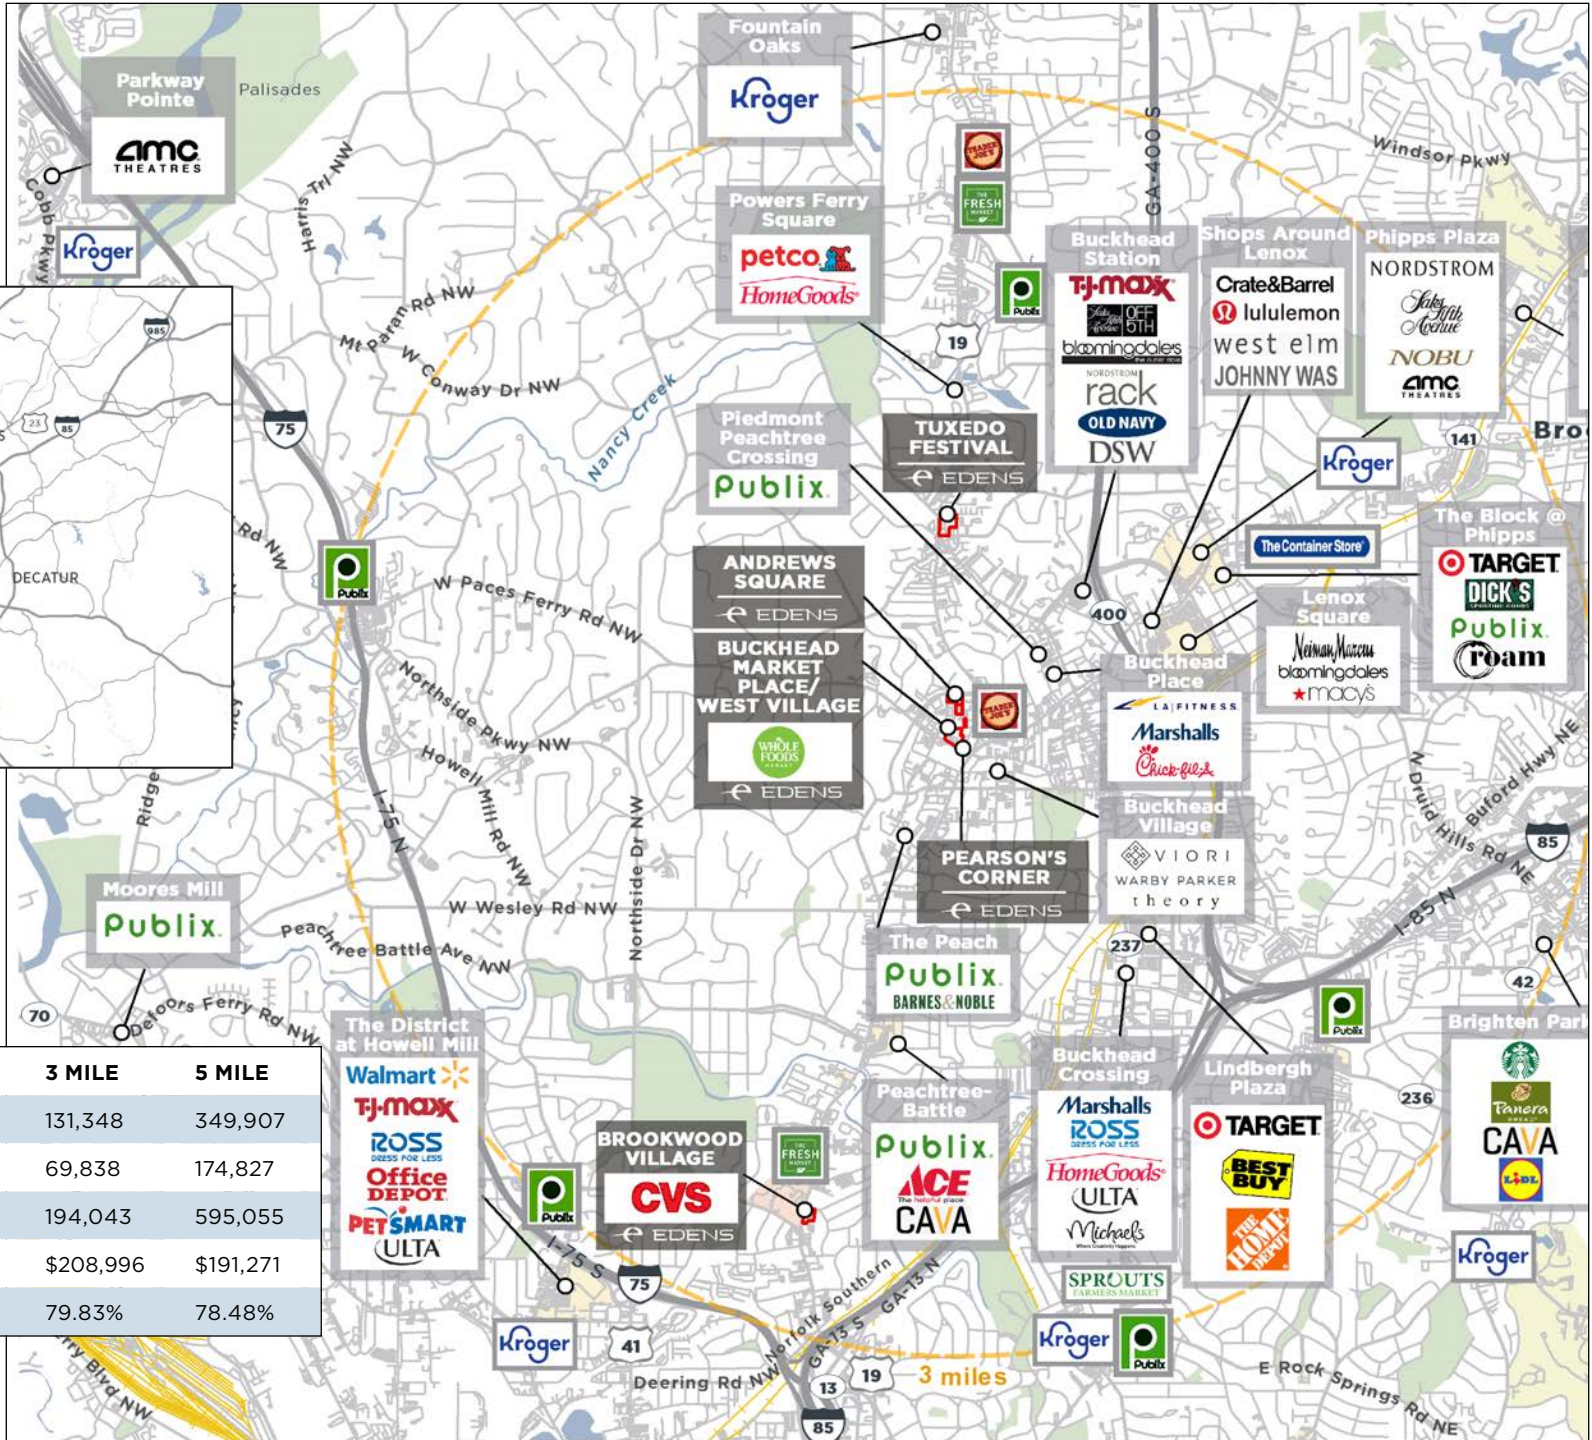

West Village

Irby & Cains Hill Parcels, Atlanta, GA

WEST VILLAGE SITE PLAN

WEST VILLAGE PHOTOS

CENTER HIGHLIGHTS

West Village is situated in Atlanta's eclectic Buckhead community. A respite from the city's urban pace, the appeal of West Village is our thoughtfully curated retail mix of local favorites and emerging brands. Every visit offers moments of inspiration.

WEST VILLAGE TRADE AREA

DEMOGRAPHICS	1 MILE	3 MILE	5 MILE
Population	22,196	131,348	349,907
Households	13,696	69,838	174,827
Daytime Pop.	51,060	194,043	595,055
Avg. HH Income	\$184,737	\$208,996	\$191,271
Education Attn.	76.23%	79.83%	78.48%