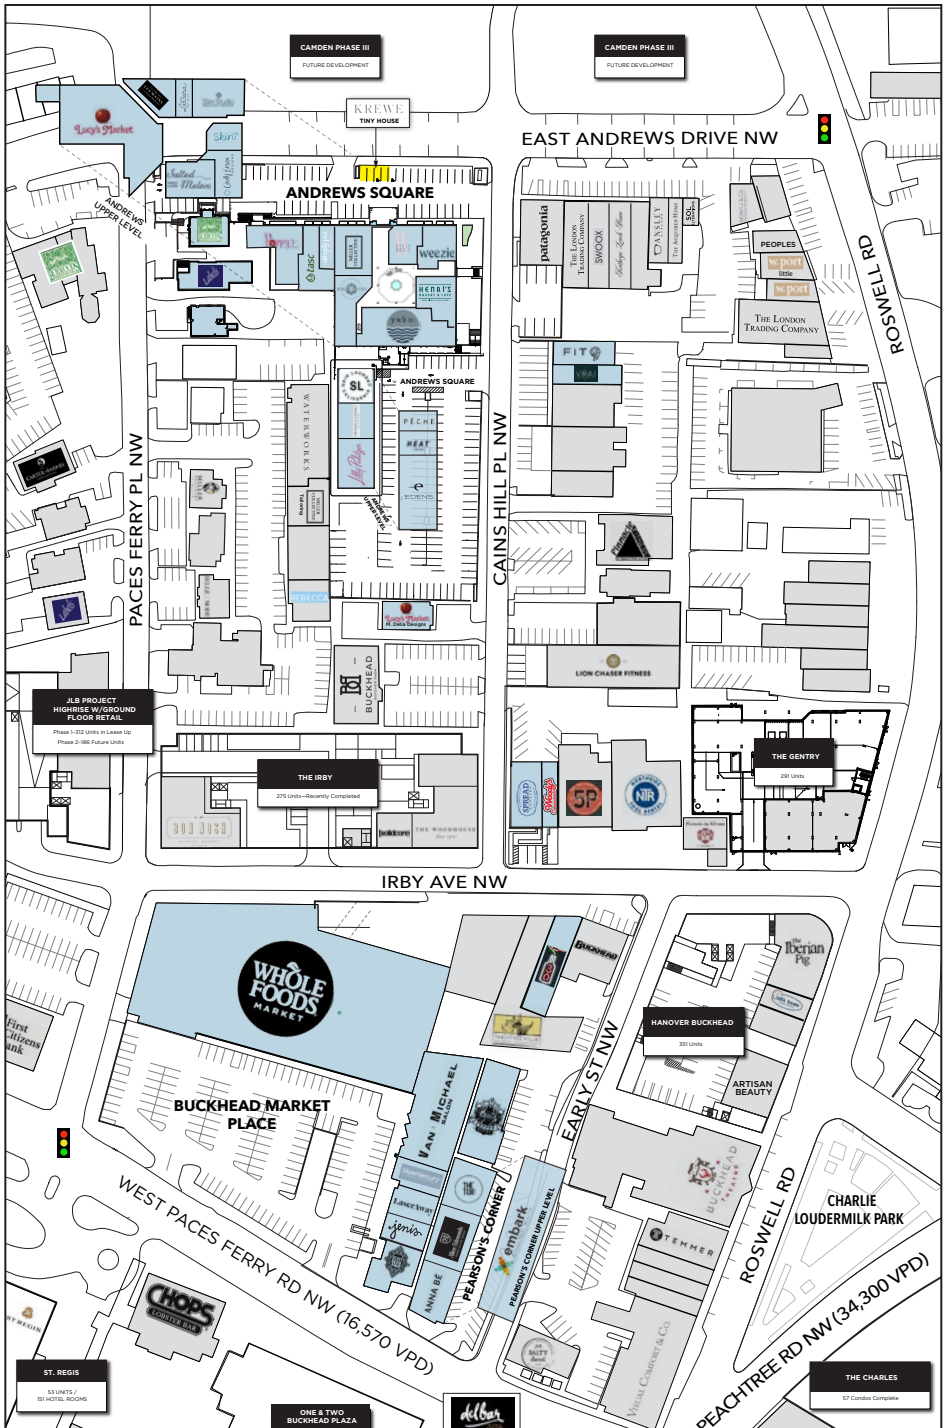

West Village

Irby & Cains Hill Parcels, Atlanta, GA

WEST VILLAGE SITE PLAN

WEST VILLAGE PHOTOS

CENTER HIGHLIGHTS

West Village is situated in Atlanta's eclectic Buckhead community. A respite from the city's urban pace, the appeal of West Village is our thoughtfully curated retail mix of local favorites and emerging brands. Every visit offers moments of inspiration.

WEST VILLAGE TRADE AREA

DEMOGRAPHICS	1 MILE	3 MILE	5 MILE
Population	22,196	131,348	349,907
Households	13,696	69,838	174,827
Daytime Pop.	51,060	194,043	595,055
Avg. HH Income	\$184,737	\$208,996	\$191,271
Education Attn.	76.23%	79.83%	78.48%