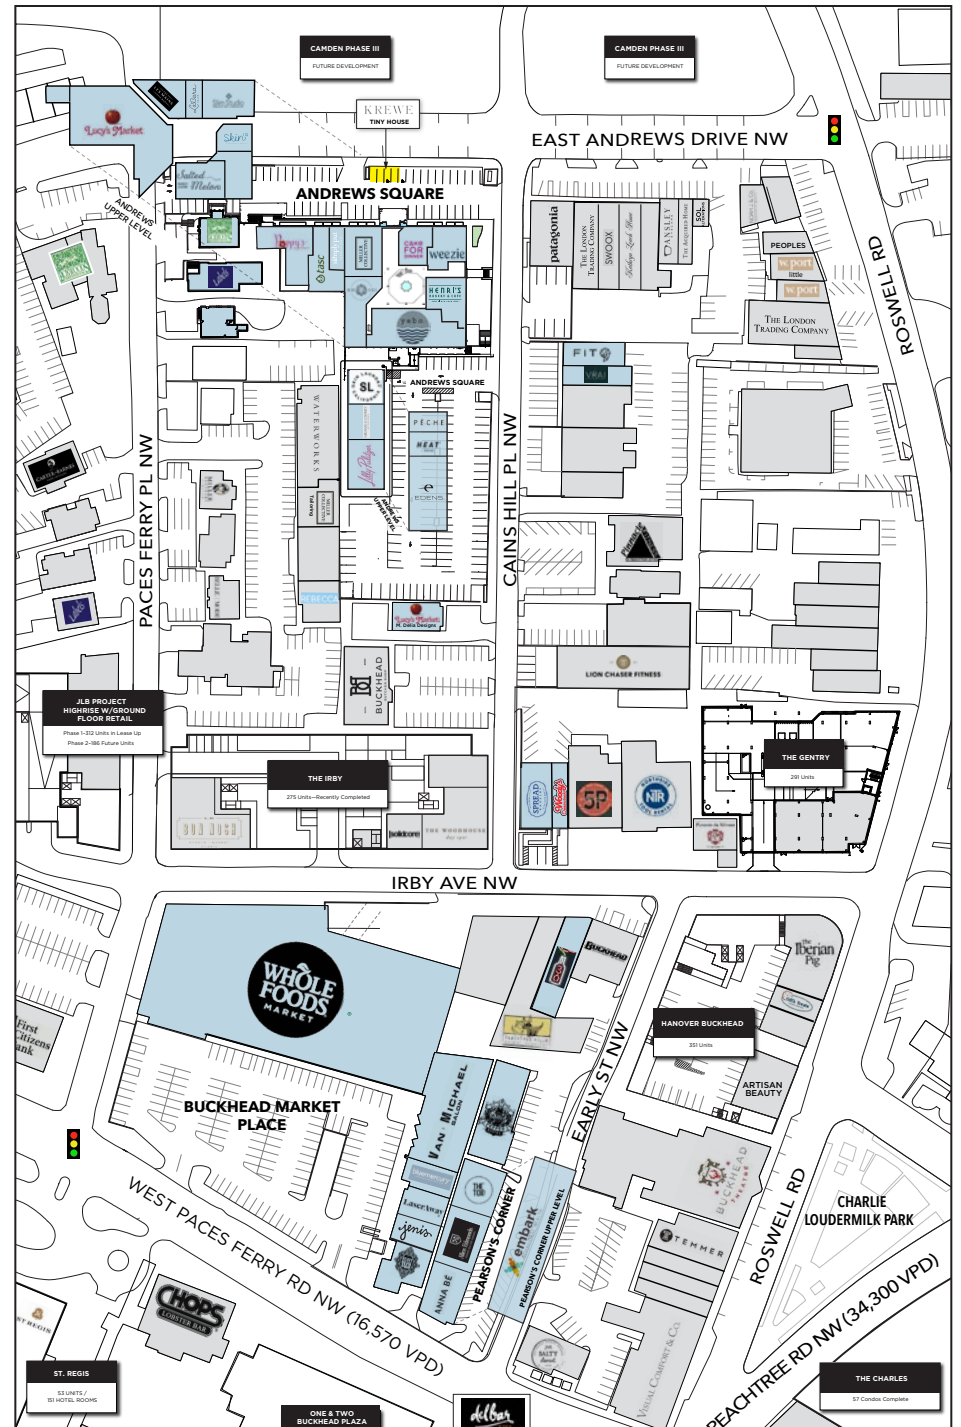

# WEST VILLAGE SITE PLAN

## CENTER HIGHLIGHTS

West Village is situated in Atlanta's eclectic Buckhead community. A respite from the city's urban pace, the appeal of West Village is our thoughtfully curated retail mix of local favorites and emerging brands. Every visit offers moments of inspiration.