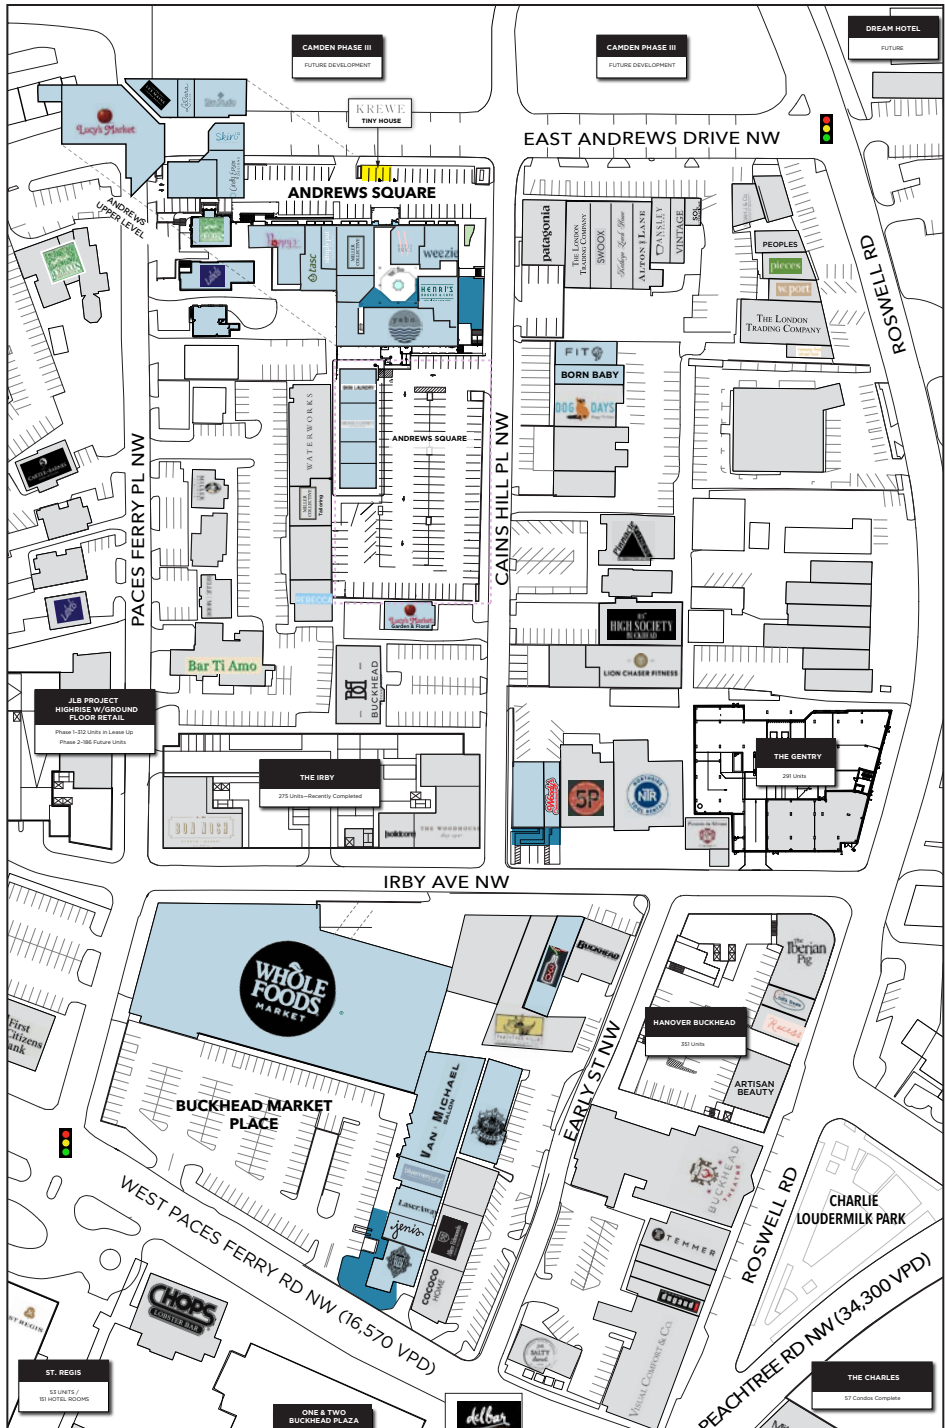

West Village

Irby & Cains Hill Parcels, Atlanta, GA

WEST VILLAGE
SITE PLAN

WEST
VILLAGE
PHOTOS

CENTER
HIGHLIGHTS

West Village is situated in Atlanta's eclectic Buckhead community. A respite from the city's urban pace, the appeal of West Village is our thoughtfully curated retail mix of local favorites and emerging brands. Every visit offers moments of inspiration.

WEST VILLAGE TRADE AREA

DEMOGRAPHICS	1 MILE	3 MILE	5 MILE
Population	21,498	128,989	342,556
Households	13,072	67,566	168,737
Daytime Pop.	53,805	205,630	595,668
Avg. HH Income	\$167,427	\$177,184	\$166,015
Education Attn.	76.99%	80.12%	77.92%