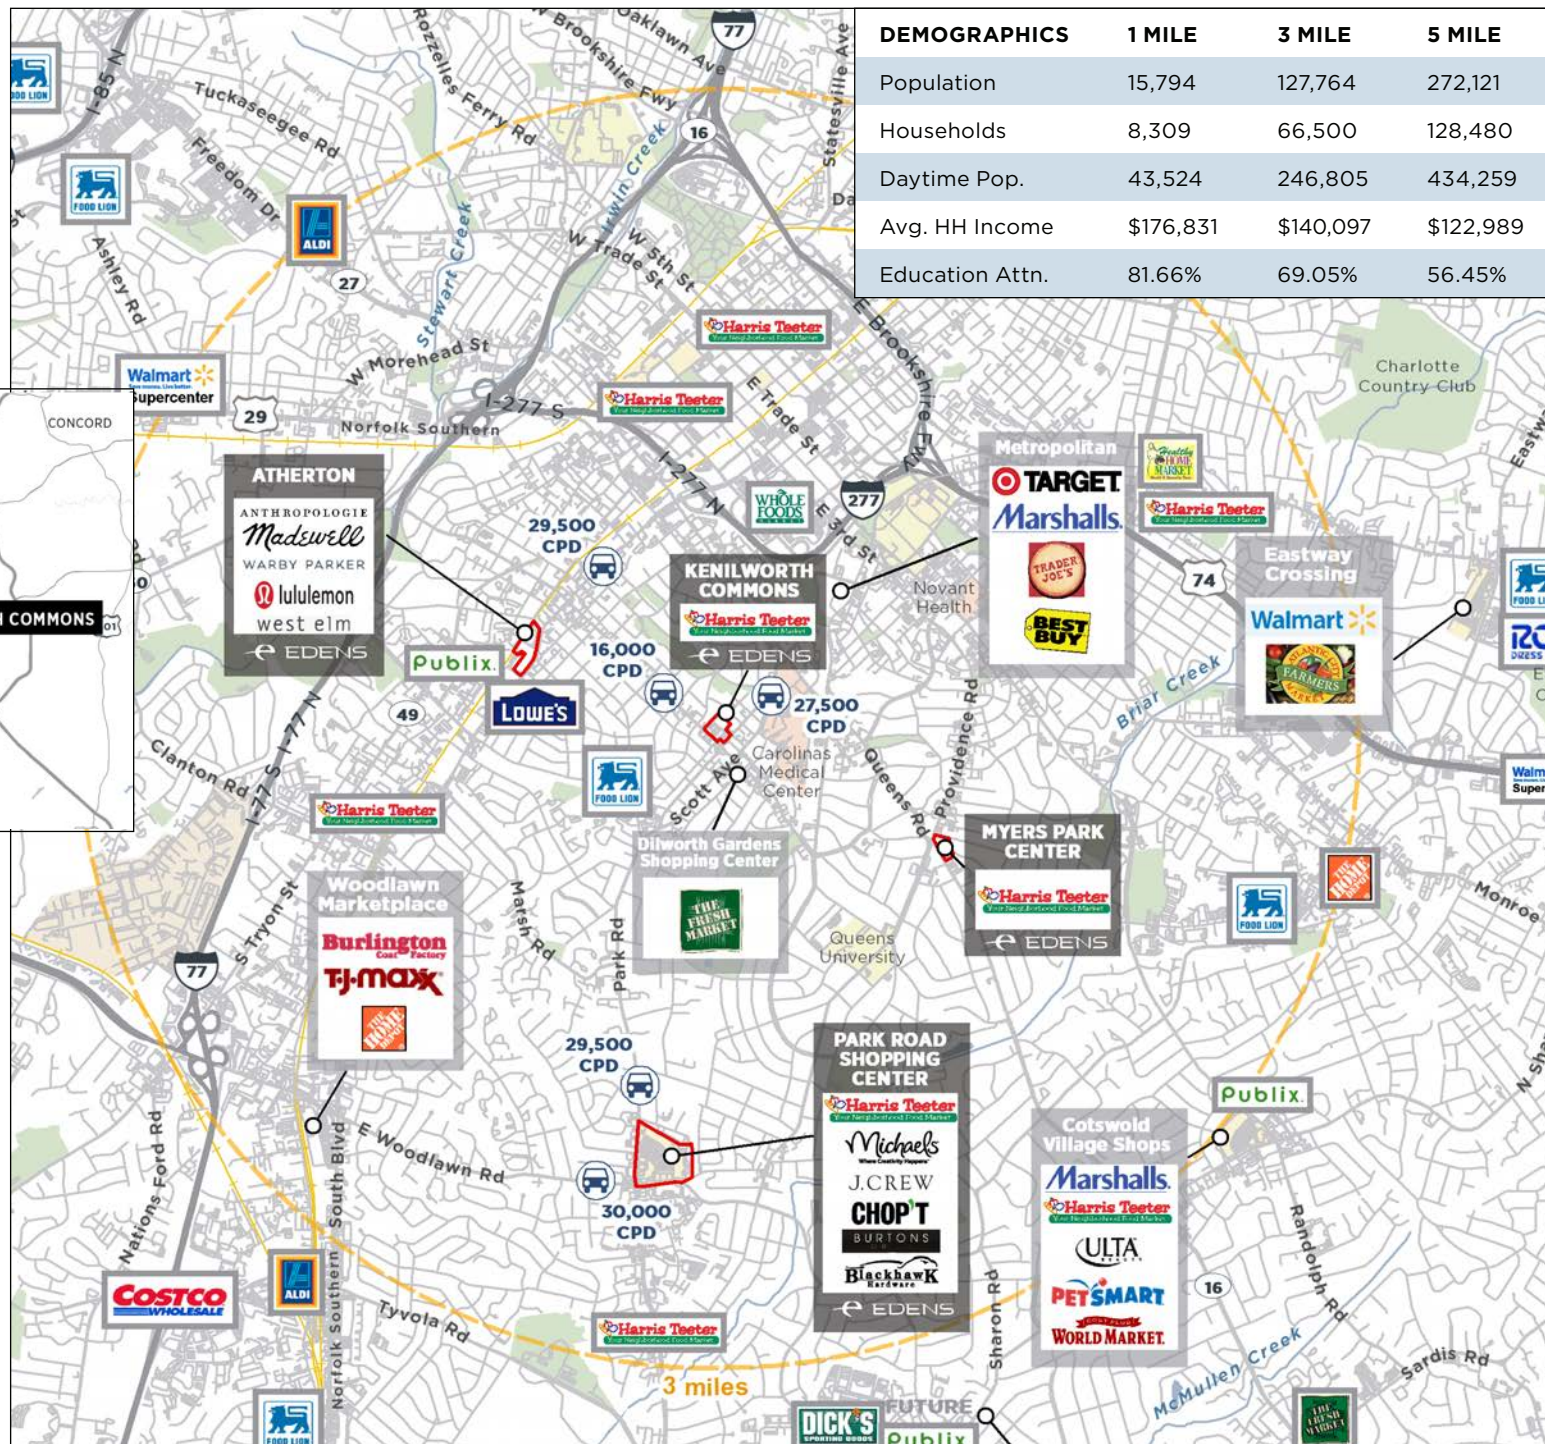

# KENILWORTH COMMONS SITE PLAN

NO	RETAILER	SF
10	Harris Teeter	47,702
20	CLT Find	887
30	Balayge Girl Salon	1,218
40	Elegant Nails & Waxing	1,125
50	Charlotte Yarn	1,125
60	Dilworth Packing Company	1,142
70	Idolize Brows & Beauty	1,142
80	StretchLab Studio	1,142
90	Smoothie King	1,125
120	Foxcroft Wine Co.	3,211
130	Porcelanosa	2,319
140	Yafo Kitchen	3,505
150	Tacos 4 Life	3,000
180	City Dental	3,191
190	Chiropractic Health of Dilworth	1,500
210	Innovative Eye Care	2,952
220	Duck Donuts	1,500
230	Dolce Ristorante	1,766
240	TCBY	2,111
250	Club Pilates	2,110

## CENTER PHOTOS

### CENTER HIGHLIGHTS

**83,777 SF** of restaurant and retail space

Dominant retail center in The Dilworth Community

# KENILWORTH COMMONS TRADE AREA

DEMOGRAPHICS	1 MILE	3 MILE	5 MILE
Population	15,794	127,764	272,121
Households	8,309	66,500	128,480
Daytime Pop.	43,524	246,805	434,259
Avg. HH Income	\$176,831	\$140,097	\$122,989
Education Attn.	81.66%	69.05%	56.45%