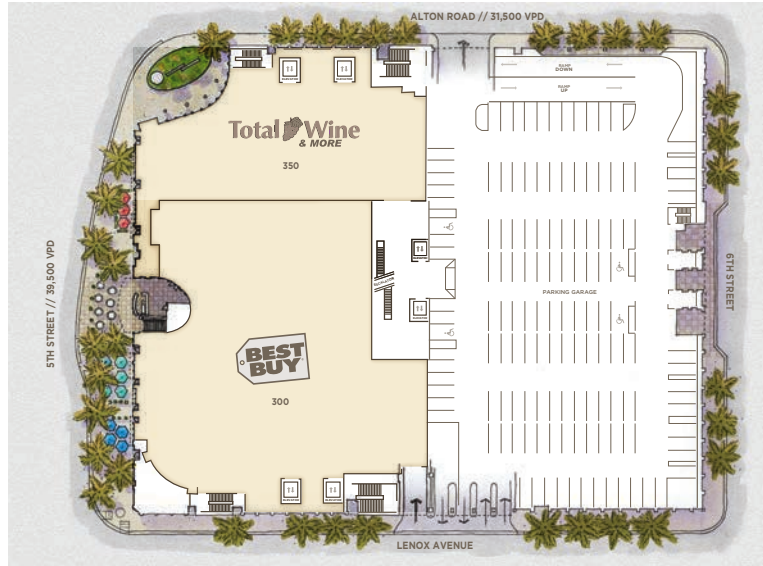

Fifth & Alton

1100 6th Street, Miami Beach, FL

FIFTH & ALTON SITE PLAN

THIRD FLOOR SITE PLAN

FIFTH FLOOR SITE PLAN

GROUND FLOOR // FIFTH STREET SITE PLAN

■ Available
 ■ Future Available
 ■ At Lease
 ■ Executed

NO.	RETAILER	SF
100	Salon Lofts	5,890
130	Petco	8,200
140	Vitamin Shoppe	2,285
150	Available	3,118
170	Chadia Ali Skin Clinic	1,633
175	Playa Bowls (Coming 2025)	1,308
180	Chipotle (Coing 2025)	2,367
200	Publix	44,586
300	Best Buy	36,128
350	Total Wine & More	19,105
500	Ross	30,425
550	Tj Maxx	24,488

FIFTH &
ALTON
CENTER
PHOTOS

FIFTH & ALTON
TRADE AREA