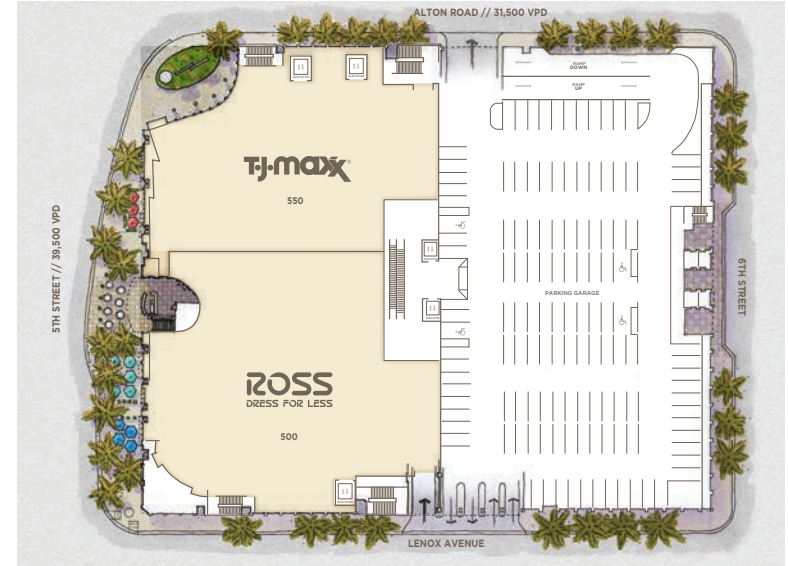

Fifth & Alton

1100 6th Street, Miami Beach, FL

FIFTH & ALTON SITE PLAN

THIRD FLOOR SITE PLAN

FIFTH FLOOR SITE PLAN

GROUND FLOOR // FIFTH STREET SITE PLAN

■ Available
 ■ Future Available
 ■ At Lease
 ■ Leased

NO.	RETAILER	SF
100	Salon Lofts	5,890
130	Petco	8,200
140	Vitamin Shoppe	2,285
150	Mattress Firm	3,118
170	Chadia Ali Skin Clinic	1,633
175	Playa Bowls	1,308
180	Chipotle	2,367
200	Publix	44,586
300	Best Buy	36,128
350	Total Wine & More	19,105
500	Ross	30,425
550	Tj Maxx	24,488

FIFTH &
ALTON
CENTER
PHOTOS