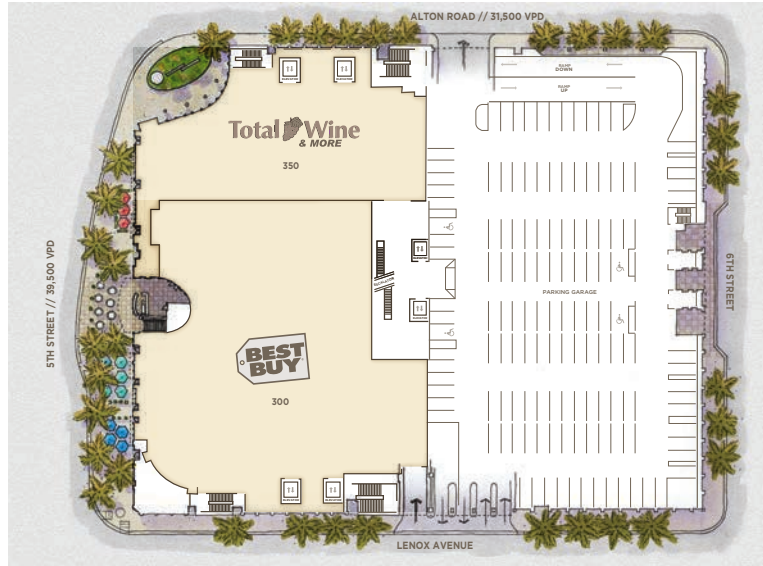

Fifth & Alton

1100 6th Street, Miami Beach, FL

FIFTH & ALTON SITE PLAN

THIRD FLOOR SITE PLAN

FIFTH FLOOR SITE PLAN

GROUND FLOOR // FIFTH STREET SITE PLAN

■ Available
 ■ Future Available
 ■ At Lease
 ■ Leased

NO.	RETAILER	SF
100	Salon Lofts	5,890
130	Petco	8,200
140	Vitamin Shoppe	2,285
150	Mattress Firm	3,118
170	Chadia Ali Skin Clinic	1,633
175	Playa Bowls	1,308
180	Chipotle	2,367
200	Publix	44,586
300	Best Buy	36,128
350	Total Wine & More	19,105
500	Ross	30,425
550	Tj Maxx	24,488

FIFTH &
ALTON
CENTER
PHOTOS