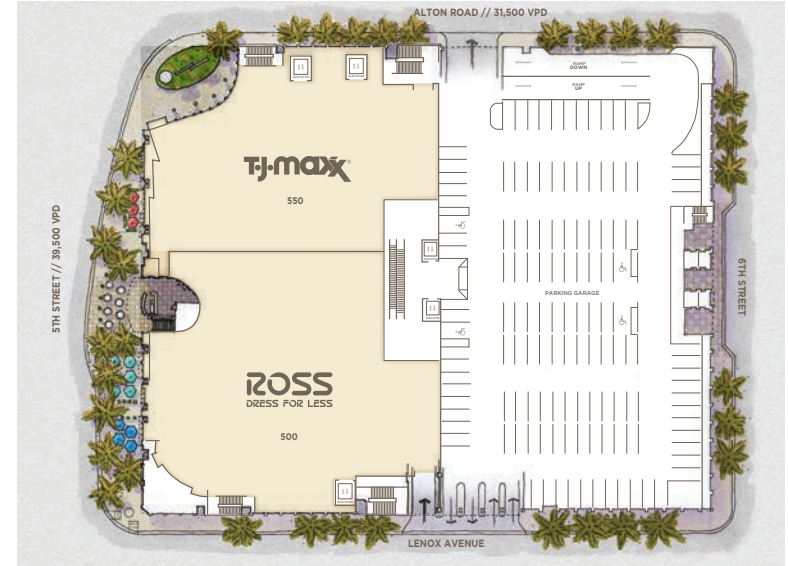

Fifth & Alton

1100 6th Street, Miami Beach, FL

FIFTH & ALTON SITE PLAN

THIRD FLOOR SITE PLAN

FIFTH FLOOR SITE PLAN

GROUND FLOOR // FIFTH STREET SITE PLAN

■ Available
 ■ Future Available
 ■ At Lease
 ■ Executed

NO.	RETAILER	SF
100	Salon Lofts	5,890
130	Petco	8,200
140	Vitamin Shoppe	2,285
150	Available	3,118
170	Chadia Ali Skin Clinic	1,633
175	Playa Bowls (Coming 2025)	1,308
180	Chipotle (Coing 2025)	2,367
200	Publix	44,586
300	Best Buy	36,128
350	Total Wine & More	19,105
500	Ross	30,425
550	Tj Maxx	24,488

FIFTH &
ALTON
CENTER
PHOTOS

FIFTH & ALTON
TRADE AREA