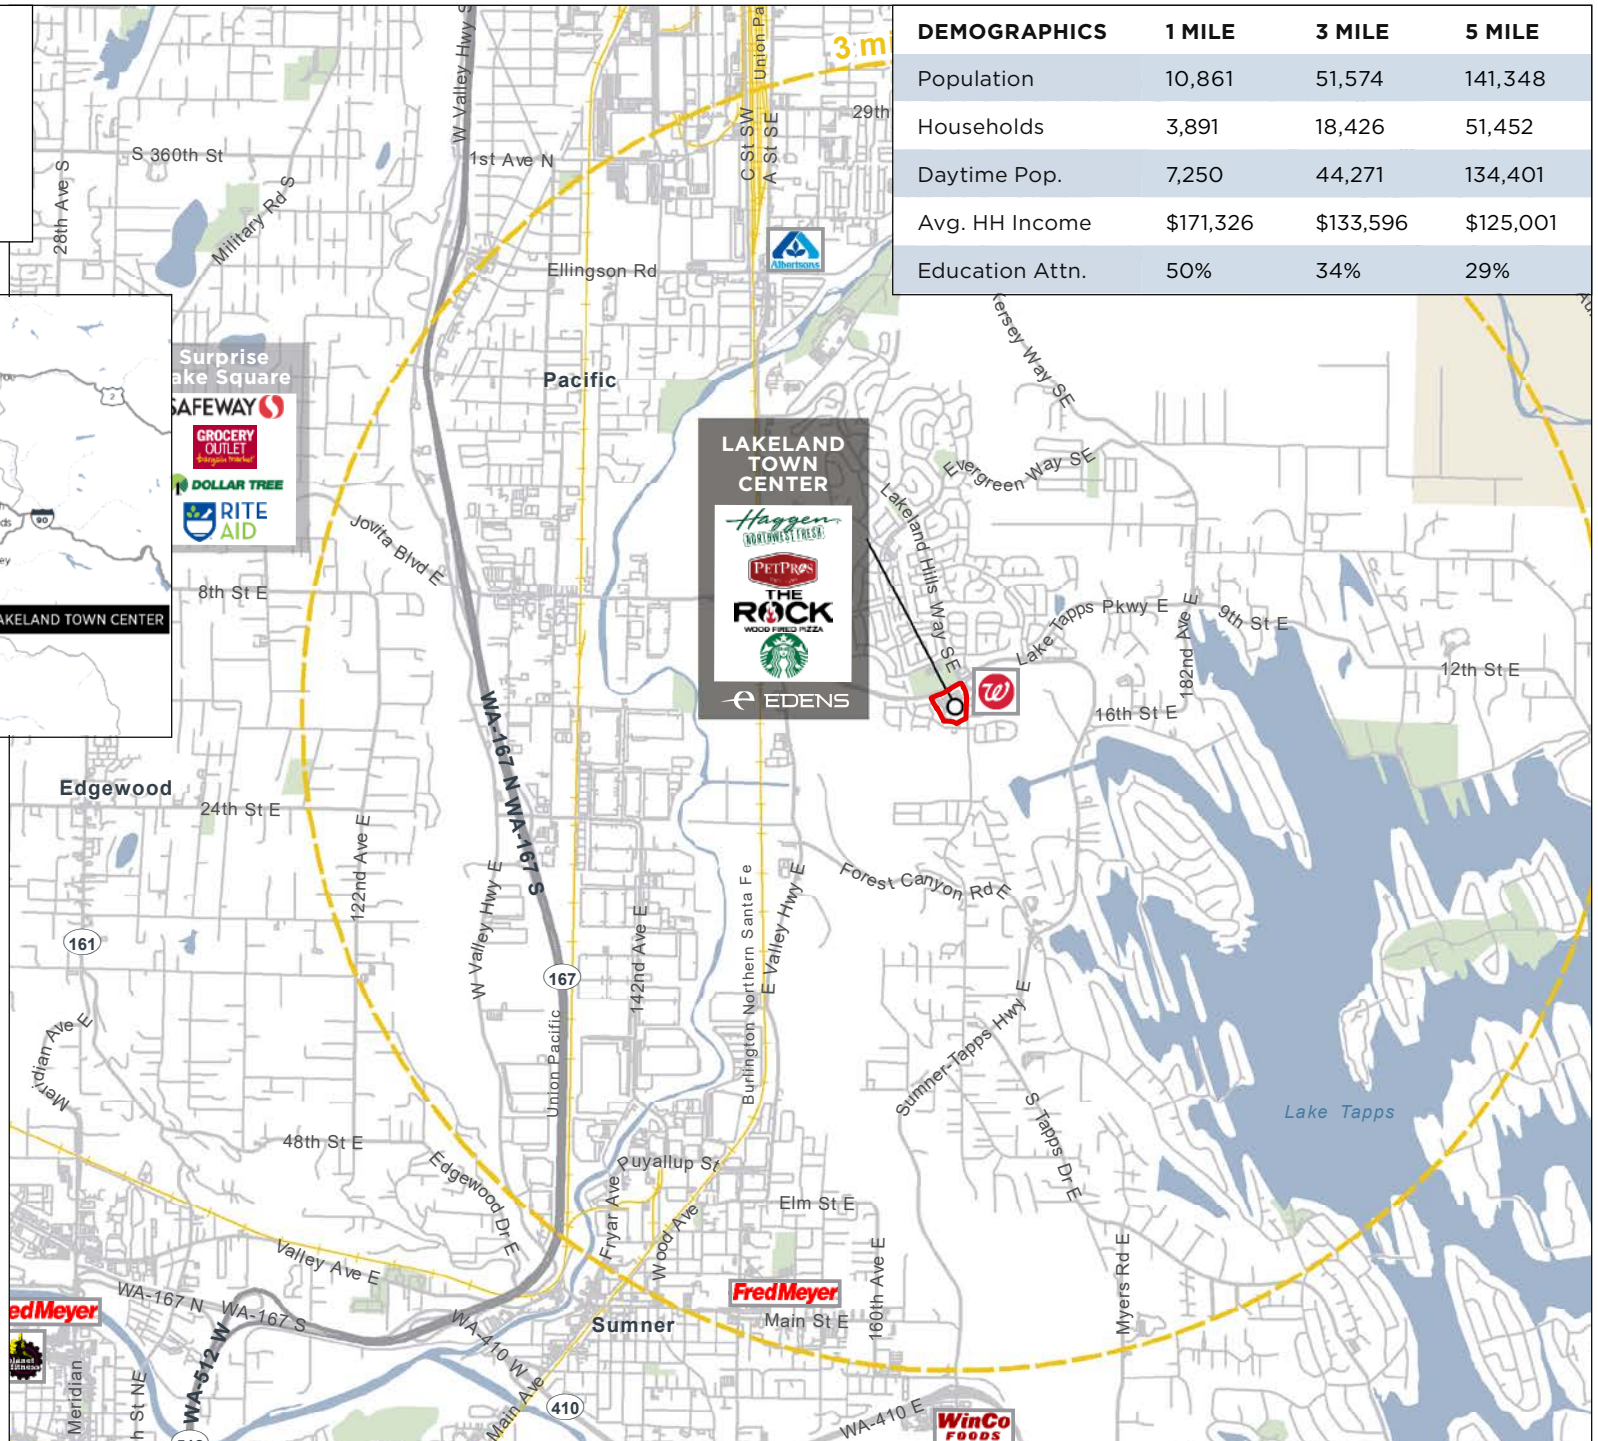

Lakeland Town Center

1406 Lake Tapps Pkwy E, Auburn, WA 98092

LAKELAND TOWN CENTER SITE PLAN

NO	RETAILERS	SF
100	Haggen Northwest Fresh	67,200
125	Pet Pro's	3,795
150	Gentle Dental And Orthod	3,078
200	Legendary Doughnuts	1,200
225	Edward Jones	1,250
250	Sushi Konami	1,250
275	Diamond Wireless	1,356
300	McDonald's	3,892
400	Hops N Drops	4,500
420	Windermere Real Estate	1,549
430	UPS Store	1,577
450	Pacific Cataract and Laser Institute	4,458
470	Subway	1,539
500	Wells Fargo Bank	1,330
510	Menchie's	1,525
520	Orangetheory Fitness	2,934
540	Outpatient Physical Therapy	1,569
550	Nektar	1,550
570	Rock Wood Fired Pizza	4,509
600	Puerto Vallarta Mexican	5,777
630	Great Clips	1,355
650	Ichi Teriyaki Restaurant	1,392
700	Head And Malesis Insurance	849
710	8th Day Nails	861
720	Seattle Sun Tan	1,327
730	Salon Mogano	1,694
740	Club Pilates	1,831
650	Islands Fine Burger	6,000

LAKELAND
TOWN CENTER
CENTER PHOTOS

CENTER HIGHLIGHTS

- Grocery anchored shopping center located in the growing and affluent Lakeland Hills neighborhood
- Captive market near the popular Lake Tapps overlooking the Auburn and Puyallup valleys
- Anchored by an above system average Haggen Northwest Fresh

LAKELAND TOWN CENTER TRADE AREA

DEMOGRAPHICS	1 MILE	3 MILE	5 MILE
Population	10,861	51,574	141,348
Households	3,891	18,426	51,452
Daytime Pop.	7,250	44,271	134,401
Avg. HH Income	\$171,326	\$133,596	\$125,001
Education Attn.	50%	34%	29%

LAKELAND TOWN CENTER

Hagen
HOLMSTEIN PRESO

PETROS

THE ROCK
WOOD FIRO PIZZA

EDENS

Surprise
lake Square

SAFeway

GROCERY
OUTLET