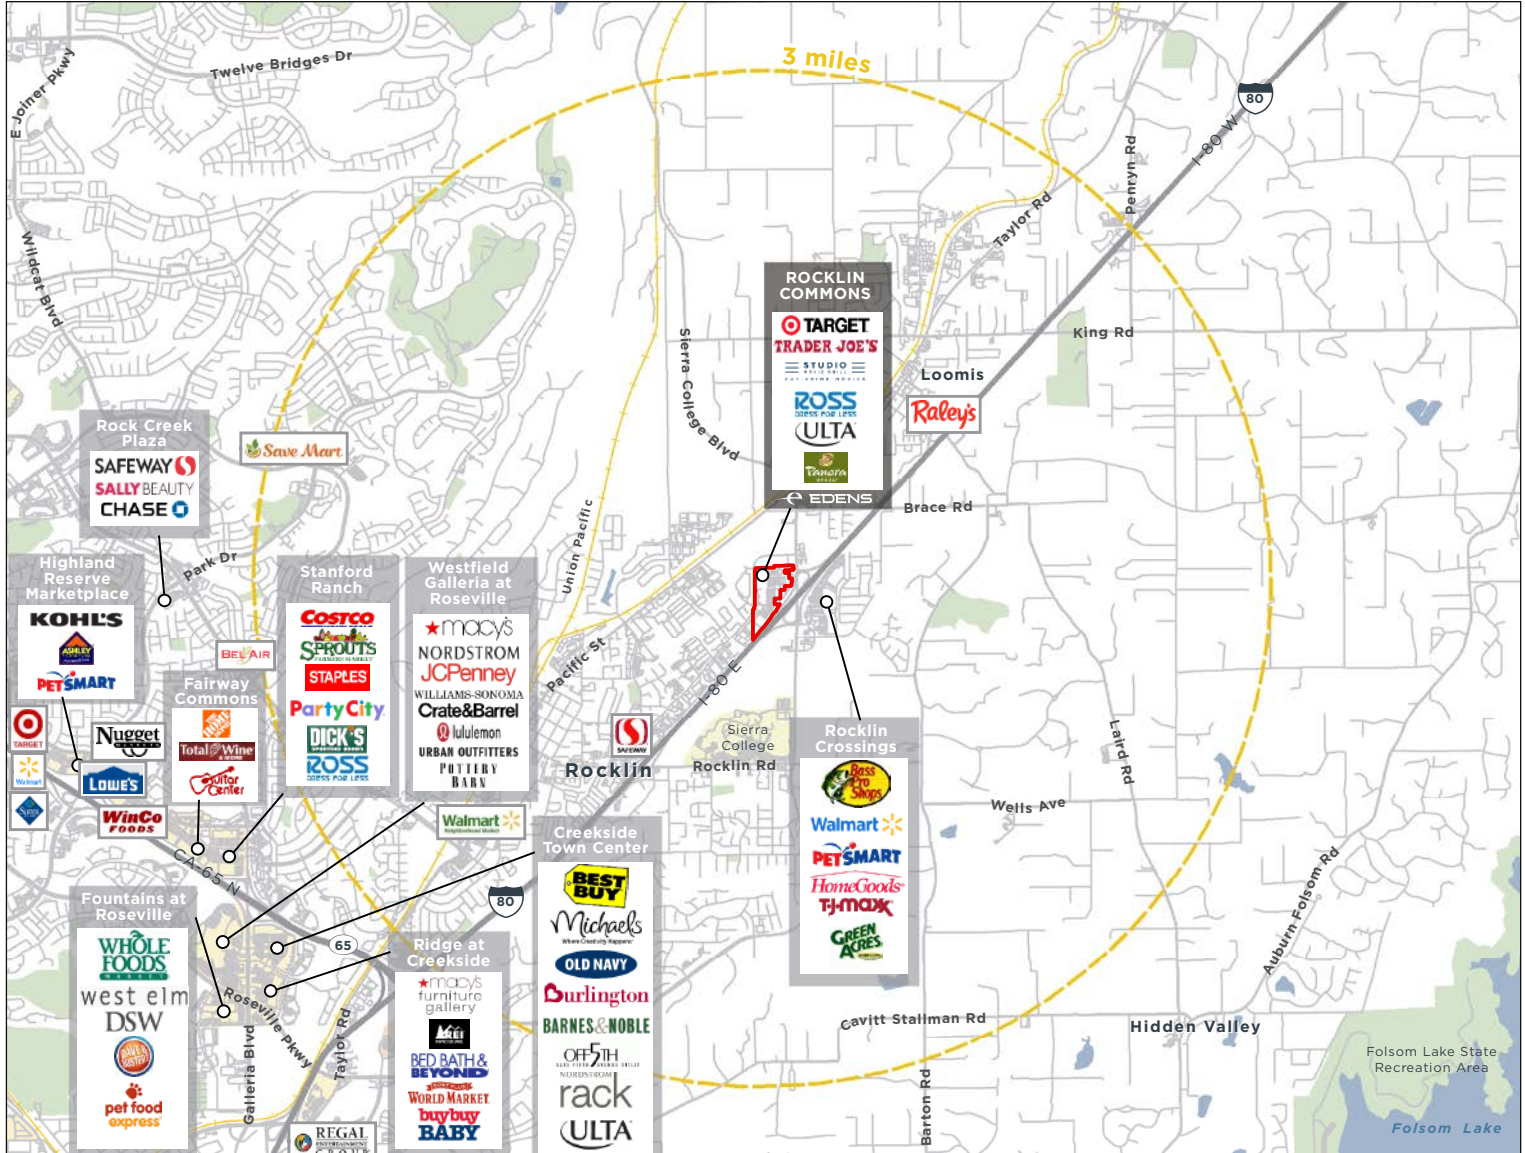

Rocklin Commons

5112 Commons Drive, Rocklin, CA 95677

ROCKLIN COMMONS SITE PLAN

NO	RETAILERS	SF
----	-----------	----

50	Studio Movie Grill	35,000
100	Available	3,000
120	Brass Tap	2,600
140	Sutter Health	4,720
150	Tokyo Express	1,600
160	Jersey Mike's Subs	1,600
190	W Salon Suites	12,880
225	Ulta	10,800
250	Available	16,556
275	Trader Joe's	16,556
300	Ross Dress For Less	25,000
325	Bath & Body Works	4,015
340	Five Below	10,585
350	Target	137,000
375	Panera Bread	4,200
400	Great Greek	2,000
410	Exclusive Wireless	1,350
420	Noodles & Company	2,650
430	Chipotle Mexican Grill	2,015
440	Menchie's	1,200
450	Verizon Wireless Go Wireless	1,560
460	Sassy Nails	1,300
470	Supercuts	975
480	Crumbl Rocklin	1,333
490	Available	1,105
500	Subway	1,105

NO	RETAILERS	SF
----	-----------	----

510	Mooyah Burgers	2,405
525	Available	8,500
550	Available	7,725
560	European Wax Center	2,000
570	Pacific Dental	3,000
580	Available	6,500
600	Available	6,500
625	Available	5,000

ROCKLIN
COMMONS
CENTER PHOTOS

CENTER HIGHLIGHTS

- ±359,332 square feet of new, high visibility retail and restaurant space and is anchored by Target, Ross, ULTA and the first Studio Movie Grill in California
- Excellent position along Interstate 80, part of the most significant retail epicenter in the Rocklin trade area and the Sacramento and Placer County regions
- High-traffic quick-service and full-service restaurants include Panera Bread, Chipotle, Mooyah Burger, Blast & Brew, The Brass Tap, Subway, Jersey Mike's and Nick the Greek

ROCKLIN COMMONS TRADE AREA

DEMOGRAPHICS	1 MILE	3 MILE	5 MILE
Population	4,878	47,847	143,600
Households	1,752	18,018	53,256
Daytime Pop.	9,505	45,119	154,796
Avg. HH Income	\$130,760	\$151,340	\$162,700
Education Attn.	40%	45%	51%