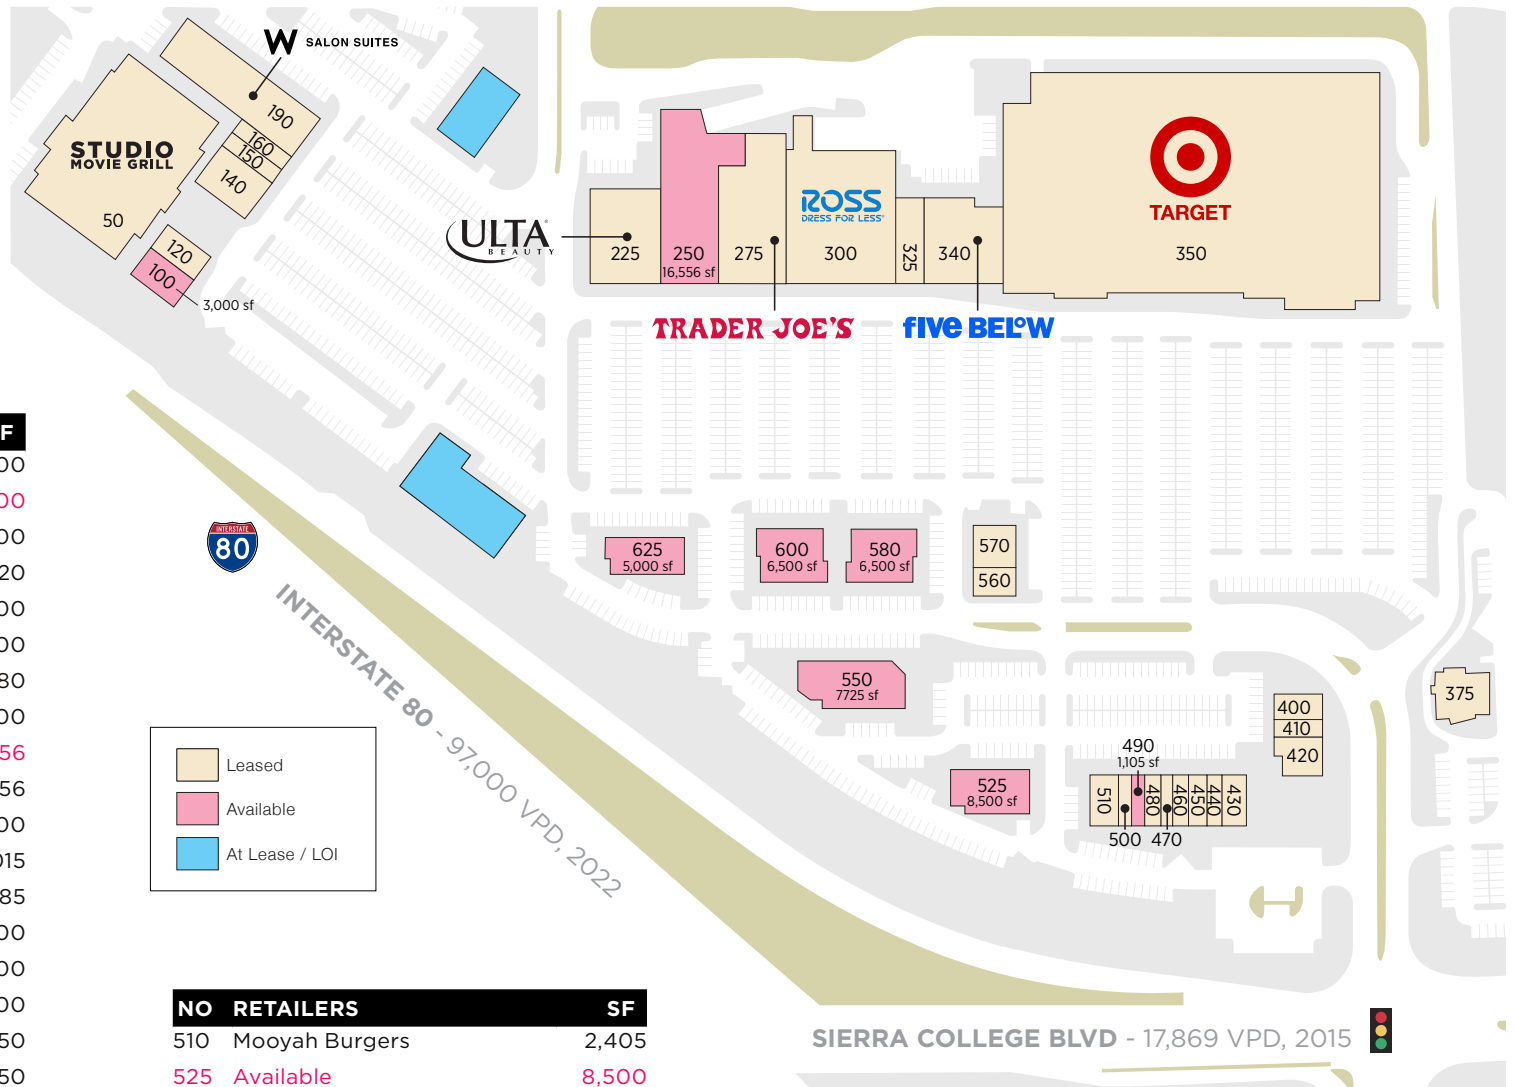

Rocklin Commons

5112 Commons Drive, Rocklin, CA 95677

ROCKLIN COMMONS SITE PLAN

NO	RETAILERS	SF
----	-----------	----

50	Studio Movie Grill	35,000
100	Available	3,000
120	Brass Tap	2,600
140	Sutter Health	4,720
150	Tokyo Express	1,600
160	Jersey Mike's Subs	1,600
190	W Salon Suites	12,880
225	Ulta	10,800
250	Available	16,556
275	Trader Joe's	16,556
300	Ross Dress For Less	25,000
325	Bath & Body Works	4,015
340	Five Below	10,585
350	Target	137,000
375	Panera Bread	4,200
400	Great Greek	2,000
410	Exclusive Wireless	1,350
420	Noodles & Company	2,650
430	Chipotle Mexican Grill	2,015
440	Menchie's	1,200
450	Verizon Wireless Go Wireless	1,560
460	Sassy Nails	1,300
470	Supercuts	975
480	Crumbl Rocklin	1,333
490	Available	1,105
500	Subway	1,105

NO	RETAILERS	SF
----	-----------	----

510	Mooyah Burgers	2,405
525	Available	8,500
550	Available	7,725
560	European Wax Center	2,000
570	Pacific Dental	3,000
580	Available	6,500
600	Available	6,500
625	Available	5,000

ROCKLIN
COMMONS
CENTER PHOTOS

CENTER HIGHLIGHTS

- ±359,332 square feet of new, high visibility retail and restaurant space and is anchored by Target, Ross, ULTA and the first Studio Movie Grill in California
- Excellent position along Interstate 80, part of the most significant retail epicenter in the Rocklin trade area and the Sacramento and Placer County regions
- High-traffic quick-service and full-service restaurants include Panera Bread, Chipotle, Mooyah Burger, Blast & Brew, The Brass Tap, Subway, Jersey Mike's and Nick the Greek

ROCKLIN COMMONS TRADE AREA

DEMOGRAPHICS	1 MILE	3 MILE	5 MILE
Population	4,878	47,847	143,600
Households	1,752	18,018	53,256
Daytime Pop.	9,505	45,119	154,796
Avg. HH Income	\$130,760	\$151,340	\$162,700
Education Attn.	40%	45%	51%