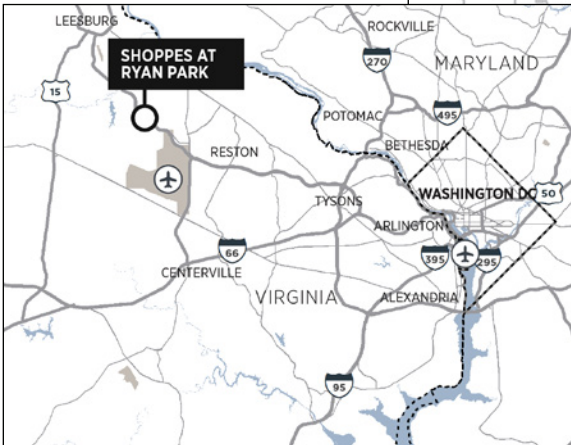

# Shoppes at Ryan Park

43670 Greenway Corporate Drive,  
Ashburn, VA

SHOPPES  
AT RYAN  
PARK  
SITE PLAN

NO.	RETAILERS	SF
10	Giant	65,420
20	Thai Tan Thai	1,600
30	Jake's Burgers	1,790
40	Four Sisters Snack Bar	1,380
50	Hair Cuttery	1,600
60	Divine Nail Spa	1,600
70	Sakura Grill	4,800

NO.	RETAILERS	SF
100	Ryan Park Barber	1,600
110	Nava Health & Vitality	3,200
130	Club Pilates	1,600
140	Tropical Smoothie Cafe	1,600
150	Panera Bread	4,738
160	Chipotle Mexican Grill	2,500

SHOPPES  
AT RYAN  
PARK  
**CENTER  
PHOTOS**

SHOPPES  
AT RYAN  
PARK  
TRADE AREA

DEMOGRAPHICS	1 MILE	3 MILE	5 MILE
Population	17,425	88,800	180,636
Households	6,170	30,345	62,011
Daytime Pop.	12,571	83,925	195,523
Avg. HH Income	\$204,804	\$223,440	\$215,893
Education Attn.	66.78%	71.65%	68.11%