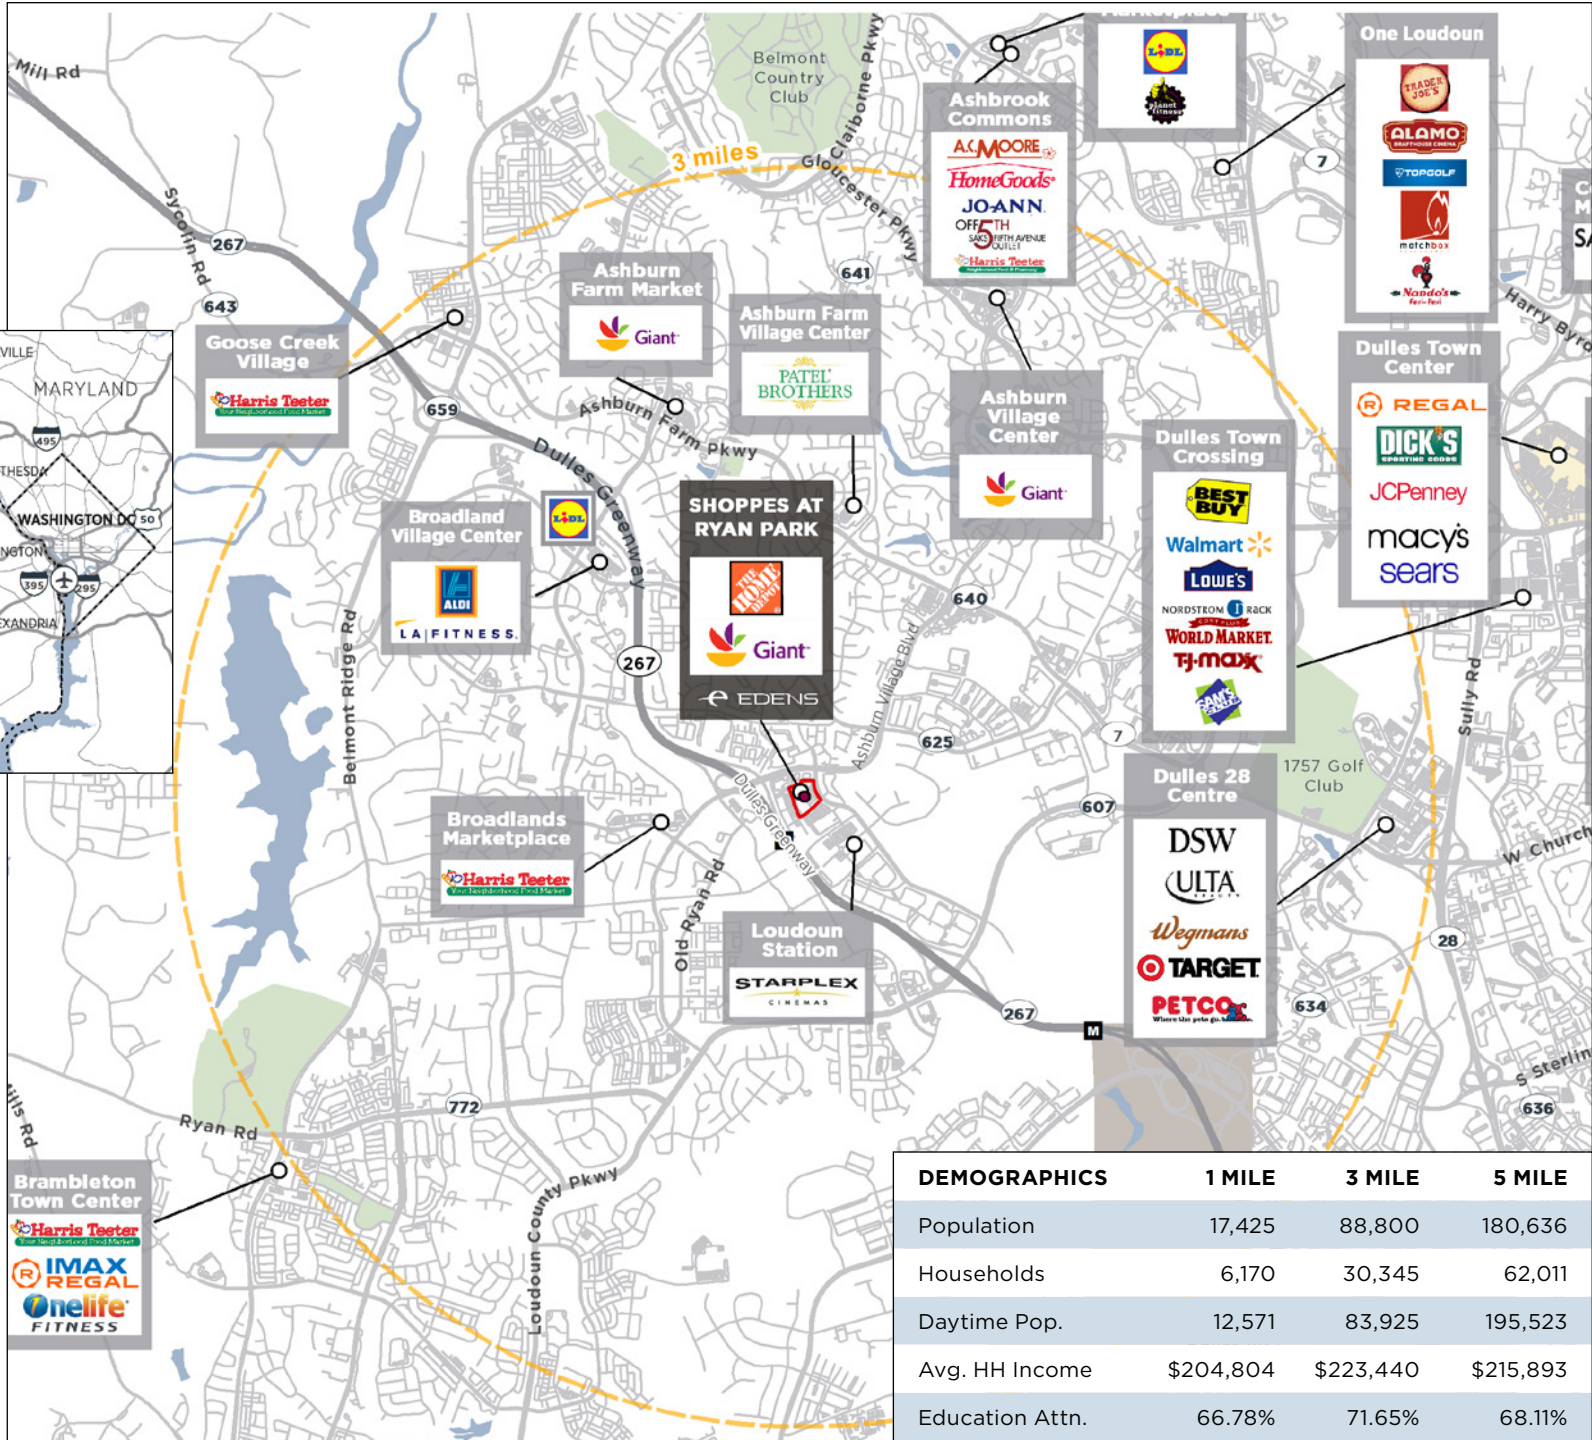

# Shoppes at Ryan Park

43670 Greenway Corporate Drive,  
Ashburn, VA

SHOPPES  
AT RYAN  
PARK  
SITE PLAN

NO.	RETAILERS	SF
10	Giant	65,420
20	Thai Tan Thai	1,600
30	Jake's Burgers	1,790
40	Four Sisters Snack Bar	1,380
50	Hair Cuttery	1,600
60	Divine Nail Spa	1,600
70	Sakura Grill	4,800

NO.	RETAILERS	SF
100	Ryan Park Barber	1,600
110	Nava Health & Vitality	3,200
130	Club Pilates	1,600
140	Tropical Smoothie Cafe	1,600
150	Panera Bread	4,738
160	Chipotle Mexican Grill	2,500

SHOPPES  
AT RYAN  
PARK  
**CENTER  
PHOTOS**

SHOPPES  
AT RYAN  
PARK  
TRADE AREA

DEMOGRAPHICS	1 MILE	3 MILE	5 MILE
Population	17,425	88,800	180,636
Households	6,170	30,345	62,011
Daytime Pop.	12,571	83,925	195,523
Avg. HH Income	\$204,804	\$223,440	\$215,893
Education Attn.	66.78%	71.65%	68.11%