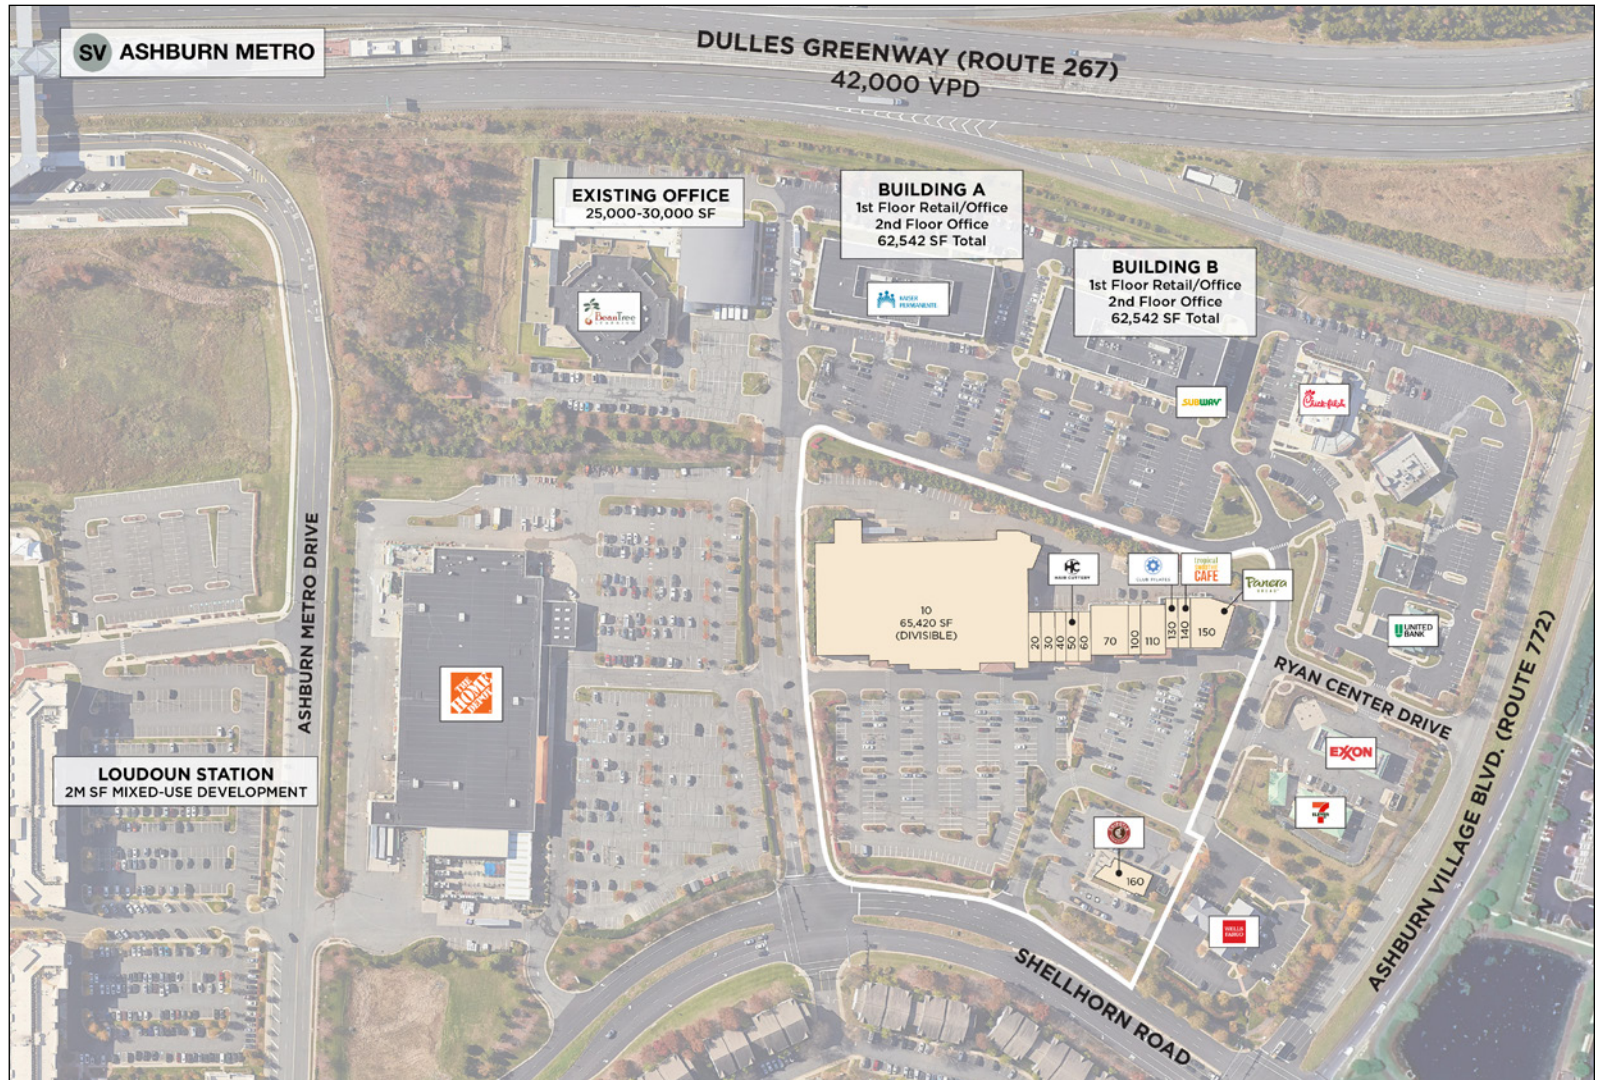

# Shoppes at Ryan Park

43670 Greenway Corporate Drive,  
Ashburn, VA

SHOPPES  
AT RYAN  
PARK  
SITE PLAN

NO.	RETAILERS	SF
10	Giant	65,420
20	Thai Tan Thai	1,600
30	Jake's Burgers	1,790
40	Four Sisters Snack Bar	1,380
50	Hair Cuttery	1,600
60	Divine Nail Spa	1,600
70	Sakura Grill	4,800

NO.	RETAILERS	SF
100	Ryan Park Barber	1,600
110	Nava Health & Vitality	3,200
130	Club Pilates	1,600
140	Tropical Smoothie Cafe	1,600
150	Panera Bread	4,738
160	Chipotle Mexican Grill	2,500

SHOPPES  
AT RYAN  
PARK  
**CENTER  
PHOTOS**

SHOPPES  
AT RYAN  
PARK  
TRADE AREA

DEMOGRAPHICS	1 MILE	3 MILE	5 MILE
Population	17,425	88,800	180,636
Households	6,170	30,345	62,011
Daytime Pop.	12,571	83,925	195,523
Avg. HH Income	\$204,804	\$223,440	\$215,893
Education Attn.	66.78%	71.65%	68.11%