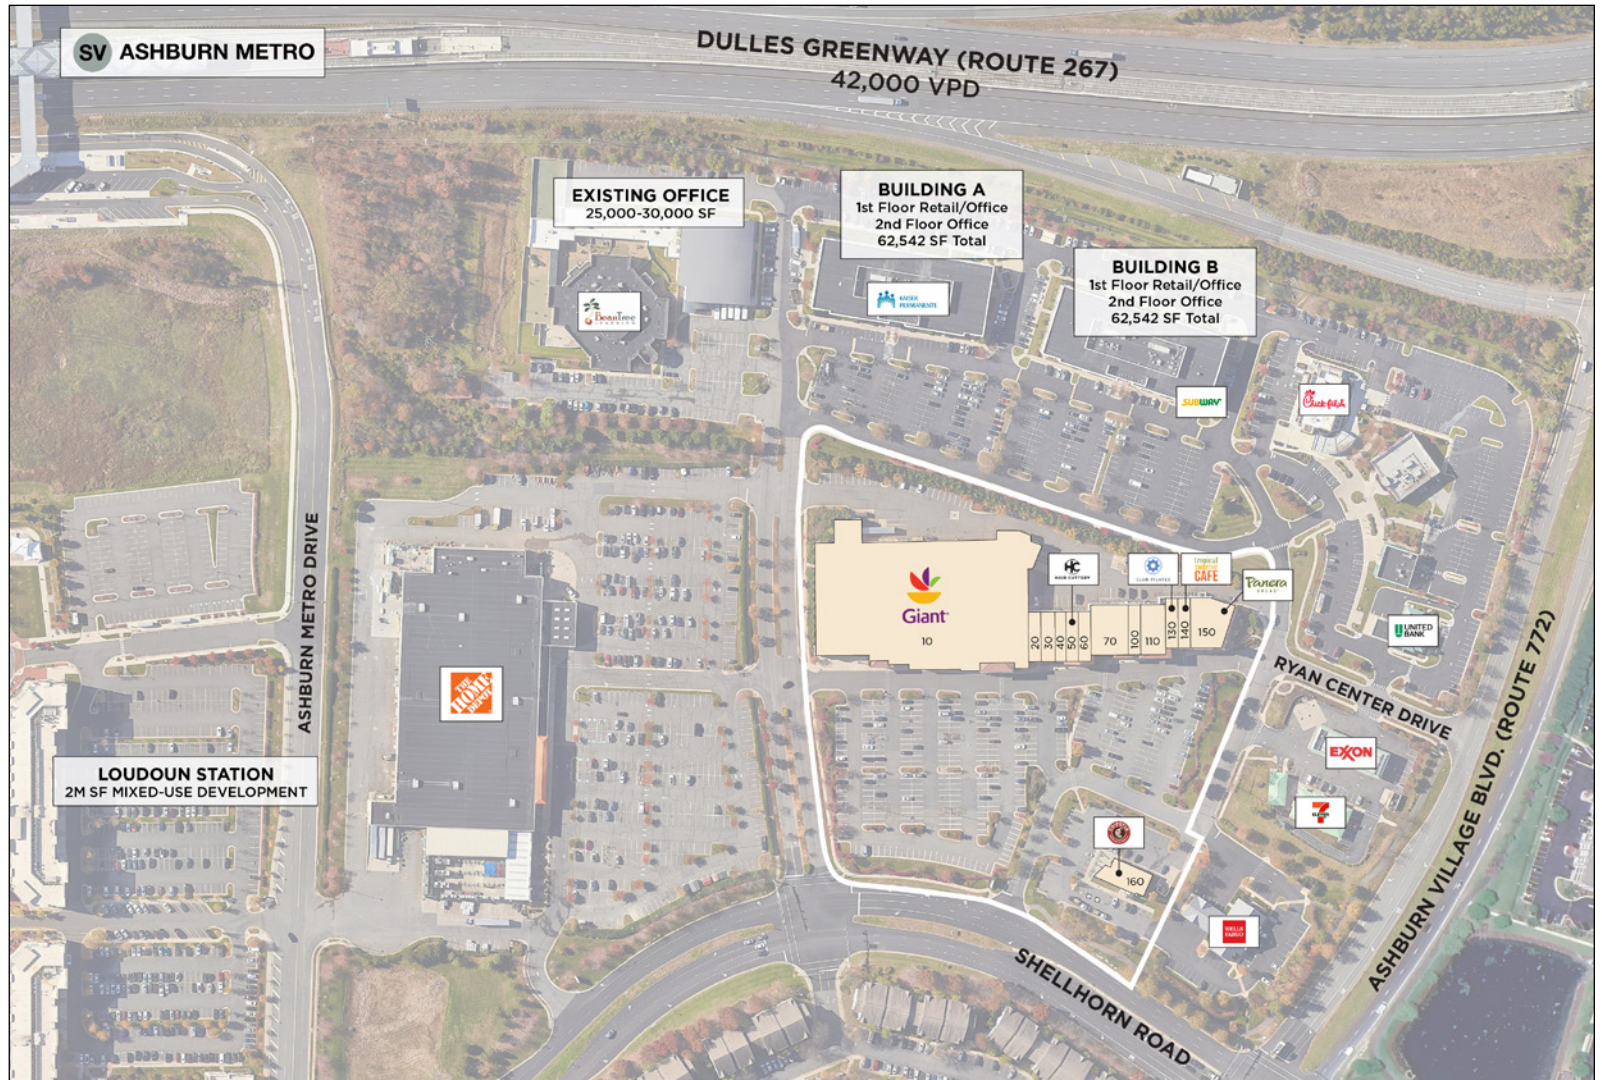

# Shoppes at Ryan Park

43670 Greenway Corporate Drive,  
Ashburn, VA

SHOPPES  
AT RYAN  
PARK  
SITE PLAN

| NO. | RETAILERS              | SF     |
|-----|------------------------|--------|
| 10  | Giant                  | 65,420 |
| 20  | Thai Tan Thai          | 1,600  |
| 30  | Jake's Burgers         | 1,790  |
| 40  | Four Sisters Snack Bar | 1,380  |
| 50  | Hair Cuttery           | 1,600  |
| 60  | Divine Nail Spa        | 1,600  |
| 70  | Sakura Grill           | 4,800  |

| NO. | RETAILERS              | SF    |
|-----|------------------------|-------|
| 100 | Ryan Park Barber       | 1,600 |
| 110 | Nava Health & Vitality | 3,200 |
| 130 | Club Pilates           | 1,600 |
| 140 | Tropical Smoothie Cafe | 1,600 |
| 150 | Panera Bread           | 4,738 |
| 160 | Chipotle Mexican Grill | 2,500 |

SHOPPES  
AT RYAN  
PARK  
**CENTER  
PHOTOS**