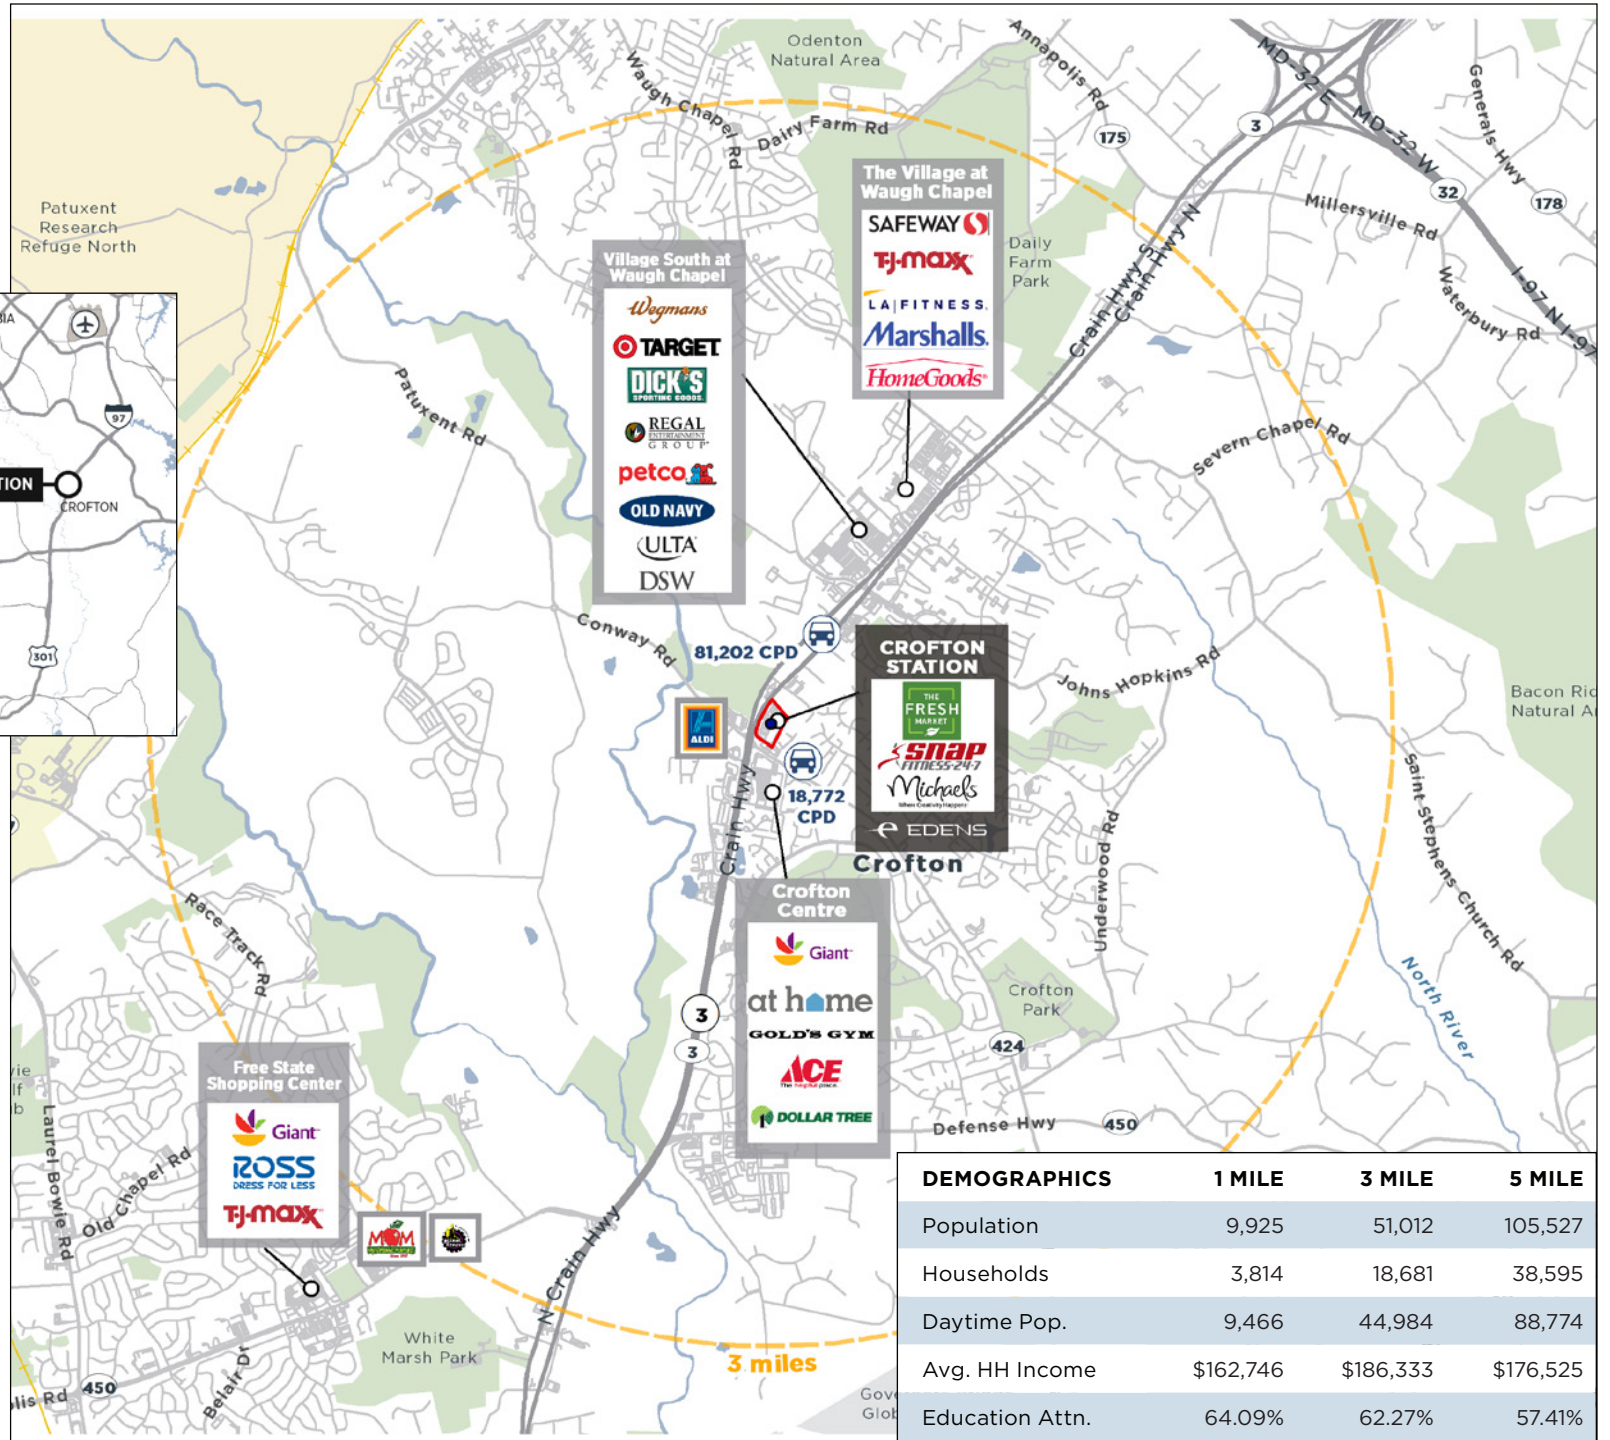

CROFTON STATION TRADE AREA

DEMOGRAPHICS	1 MILE	3 MILE	5 MILE
Population	9,925	51,012	105,527
Households	3,814	18,681	38,595
Daytime Pop.	9,466	44,984	88,774
Avg. HH Income	$162,746	$186,333	$176,525
Education Attn.	64.09%	62.27%	57.41%