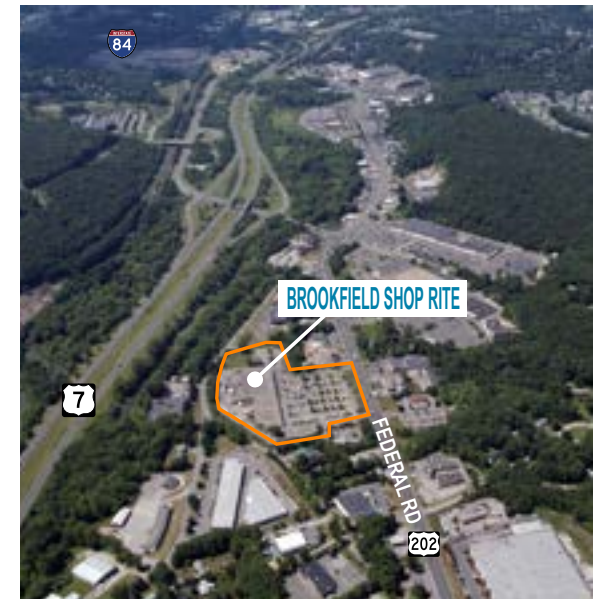

Shop Rite Plaza

143 Federal Road, Brookfield, CT

SHOP RITE
PLAZA
SITE PLAN

SHOP RITE
PLAZA
**CENTER
PHOTOS**

CENTER HIGHLIGHTS

Shop Rite Supermarket,
dominant grocer in the
market, newly remodeled.

Well-located, minutes from
Interstate 84 in the greater
Danbury retail market

Located at signalized
intersection with easy
access and visibility on US
Highway 202.

1.4 million annual visits

Average dwell time 31 mins

\$2.2B of buying power
within 3 miles

SHOP RITE
PLAZA
TRADE AREA