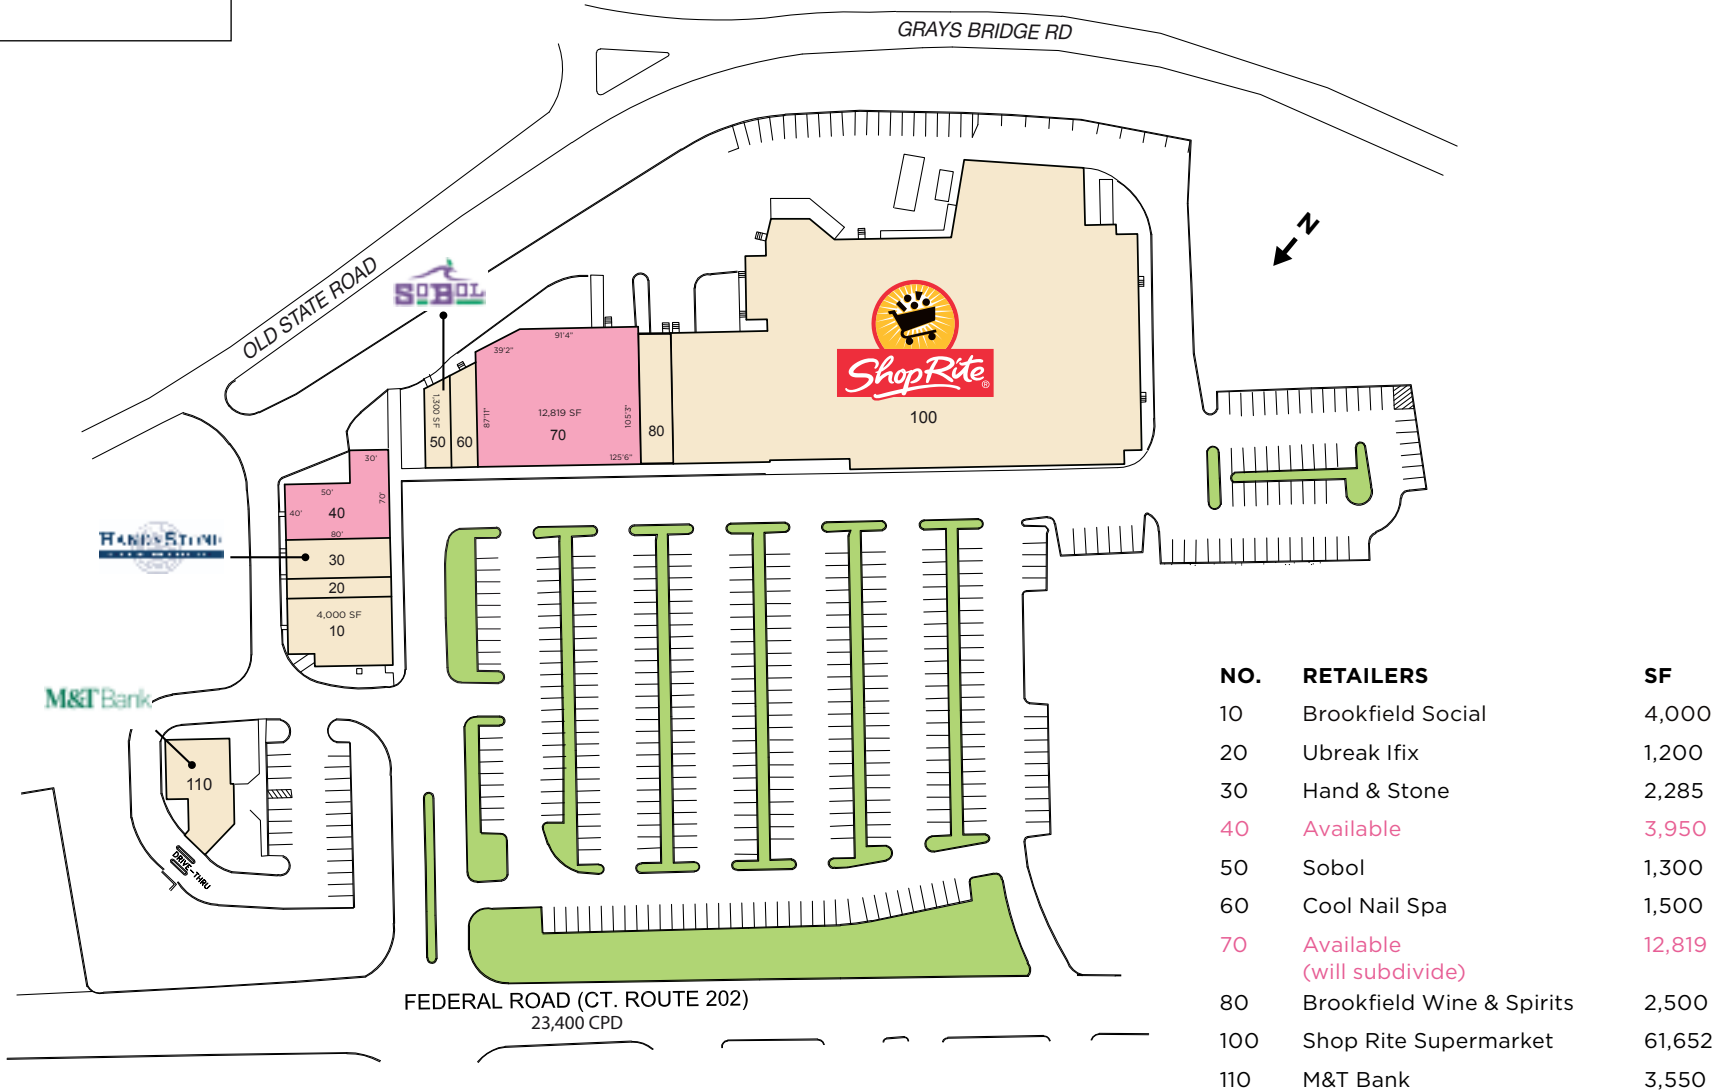

Shop Rite Plaza

143 Federal Road, Brookfield, CT

SHOP RITE
PLAZA
SITE PLAN

SHOP RITE
PLAZA
**CENTER
PHOTOS**

CENTER HIGHLIGHTS

Shop Rite Supermarket,
dominant grocer in the
market, newly remodeled.

Well-located, minutes from
Interstate 84 in the greater
Danbury retail market

Located at signalized
intersection with easy
access and visibility on US
Highway 202.

1.4 million annual visits

Average dwell time 31 mins

\$2.2B of buying power
within 3 miles

SHOP RITE
PLAZA
TRADE AREA