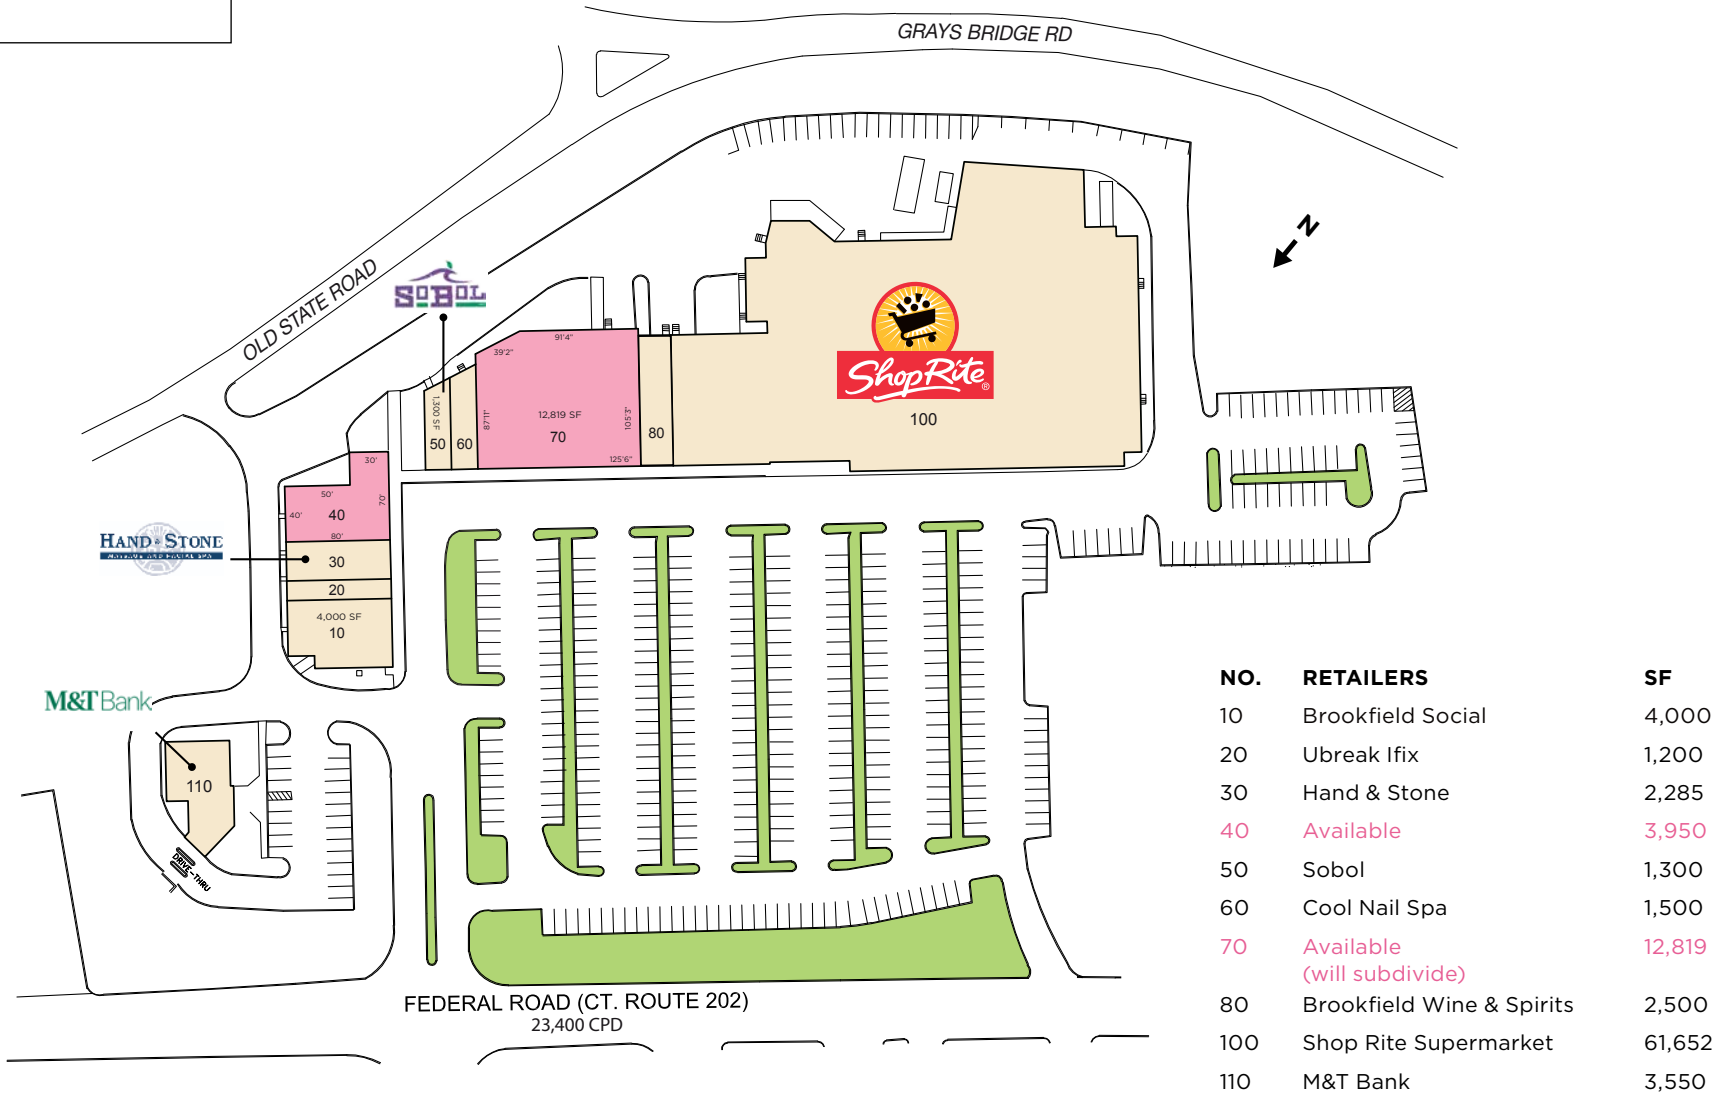

# Shop Rite Plaza

143 Federal Road, Brookfield, CT

SHOP RITE  
PLAZA  
**SITE PLAN**

SHOP RITE  
PLAZA  
**CENTER  
PHOTOS**

**CENTER HIGHLIGHTS**

Shop Rite Supermarket, dominant grocer in the market, newly remodeled.

Well-located, minutes from Interstate 84 in the greater Danbury retail market

Located at signalized intersection with easy access and visibility on US Highway 202.

1.4 million annual visits

Average dwell time 31 mins

SHOP RITE  
PLAZA  
TRADE AREA

DEMOGRAPHICS	2 MILE	3 MILE	5 MILE
Population	16,047	39,132	115,570
Households	6,431	15,033	42,820
Daytime Pop.	20,756	44,056	103,330
Avg. HH Income	\$153,312	\$146,271	\$131,242
Education Attn.	65%	66%	61%