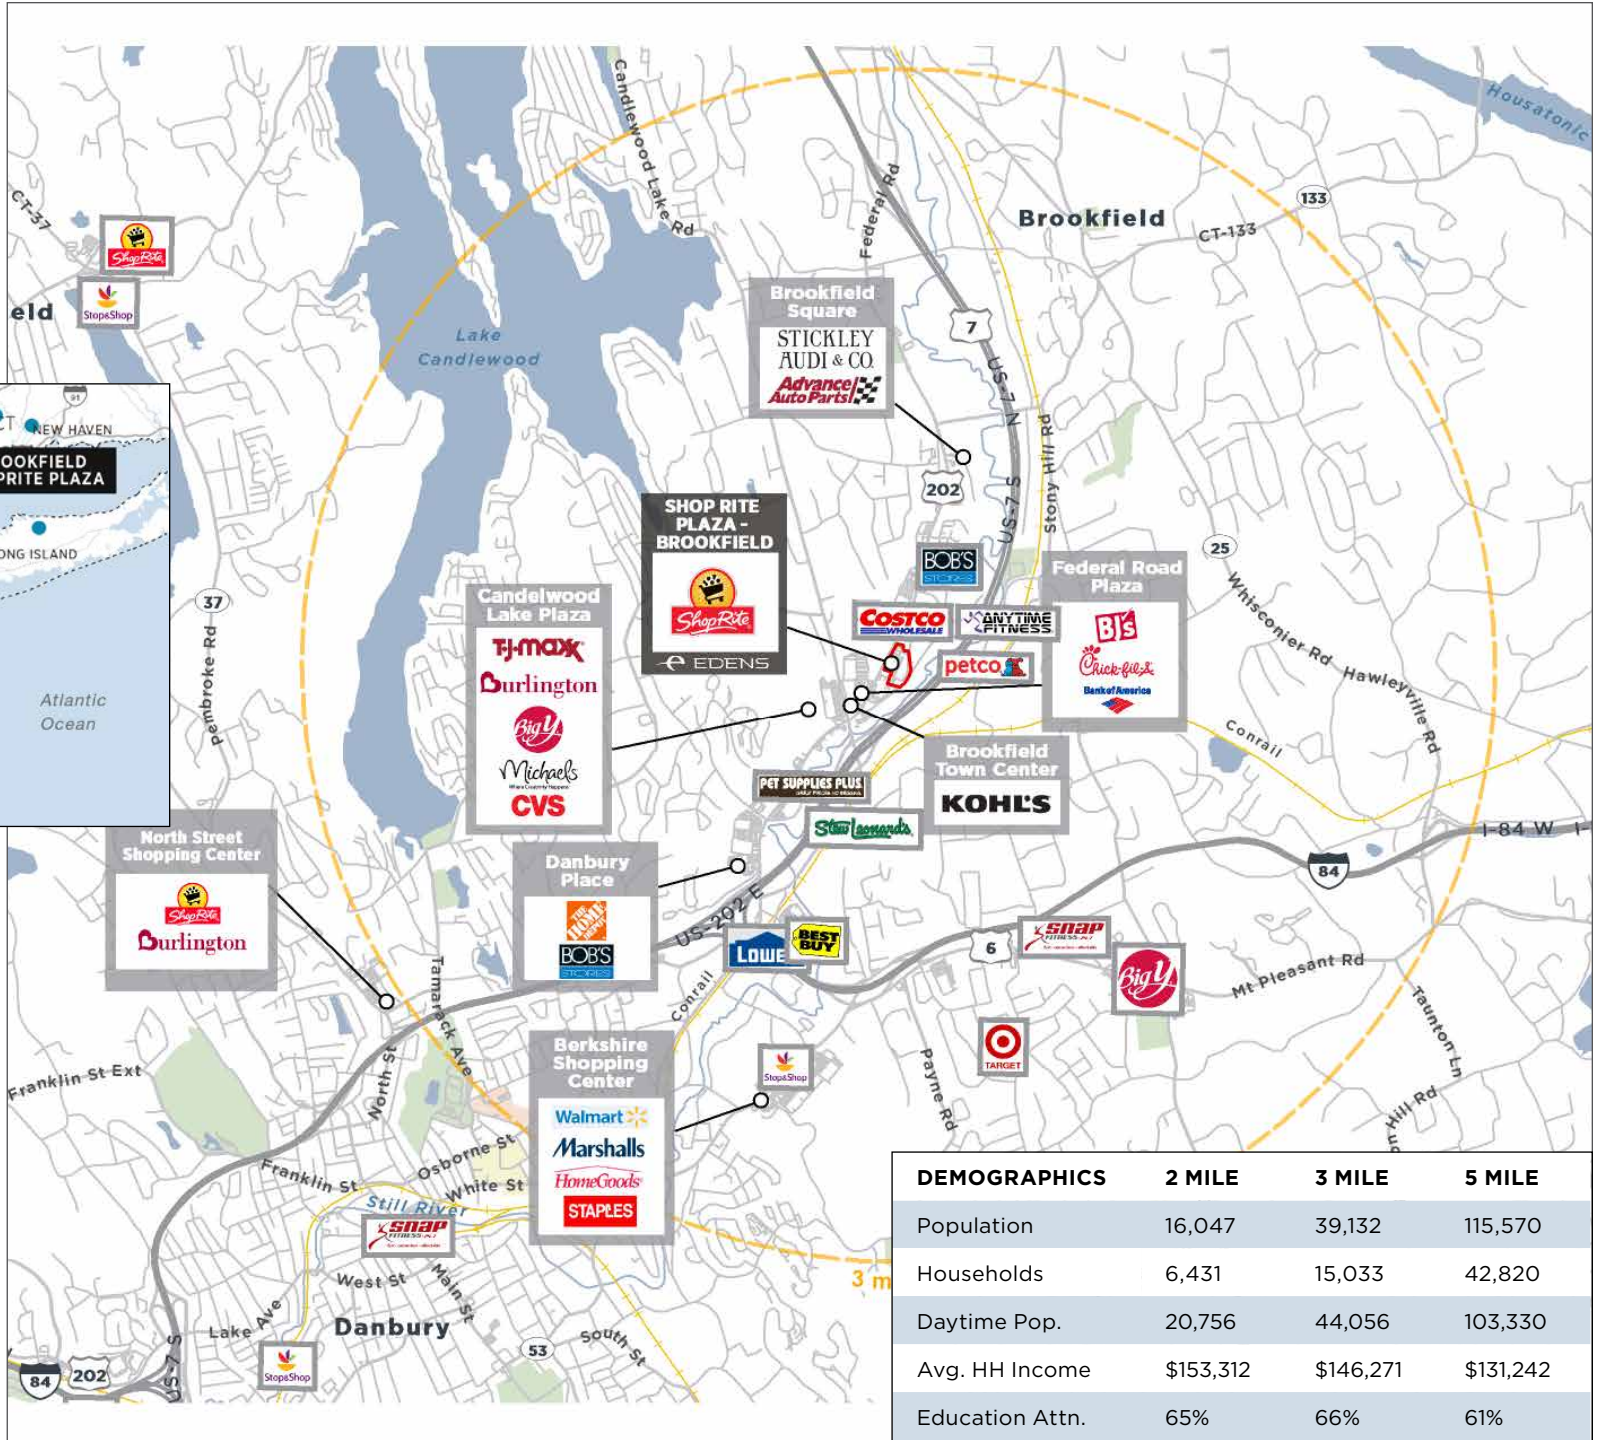

# Shop Rite Plaza

143 Federal Road, Brookfield, CT

SHOP RITE  
PLAZA  
**SITE PLAN**

SHOP RITE  
PLAZA  
**CENTER  
PHOTOS**

**CENTER HIGHLIGHTS**

Shop Rite Supermarket, dominant grocer in the market, newly remodeled.

Well-located, minutes from Interstate 84 in the greater Danbury retail market

Located at signalized intersection with easy access and visibility on US Highway 202.

1.4 million annual visits

Average dwell time 31 mins

SHOP RITE  
PLAZA  
TRADE AREA

DEMOGRAPHICS	2 MILE	3 MILE	5 MILE
Population	16,047	39,132	115,570
Households	6,431	15,033	42,820
Daytime Pop.	20,756	44,056	103,330
Avg. HH Income	\$153,312	\$146,271	\$131,242
Education Attn.	65%	66%	61%