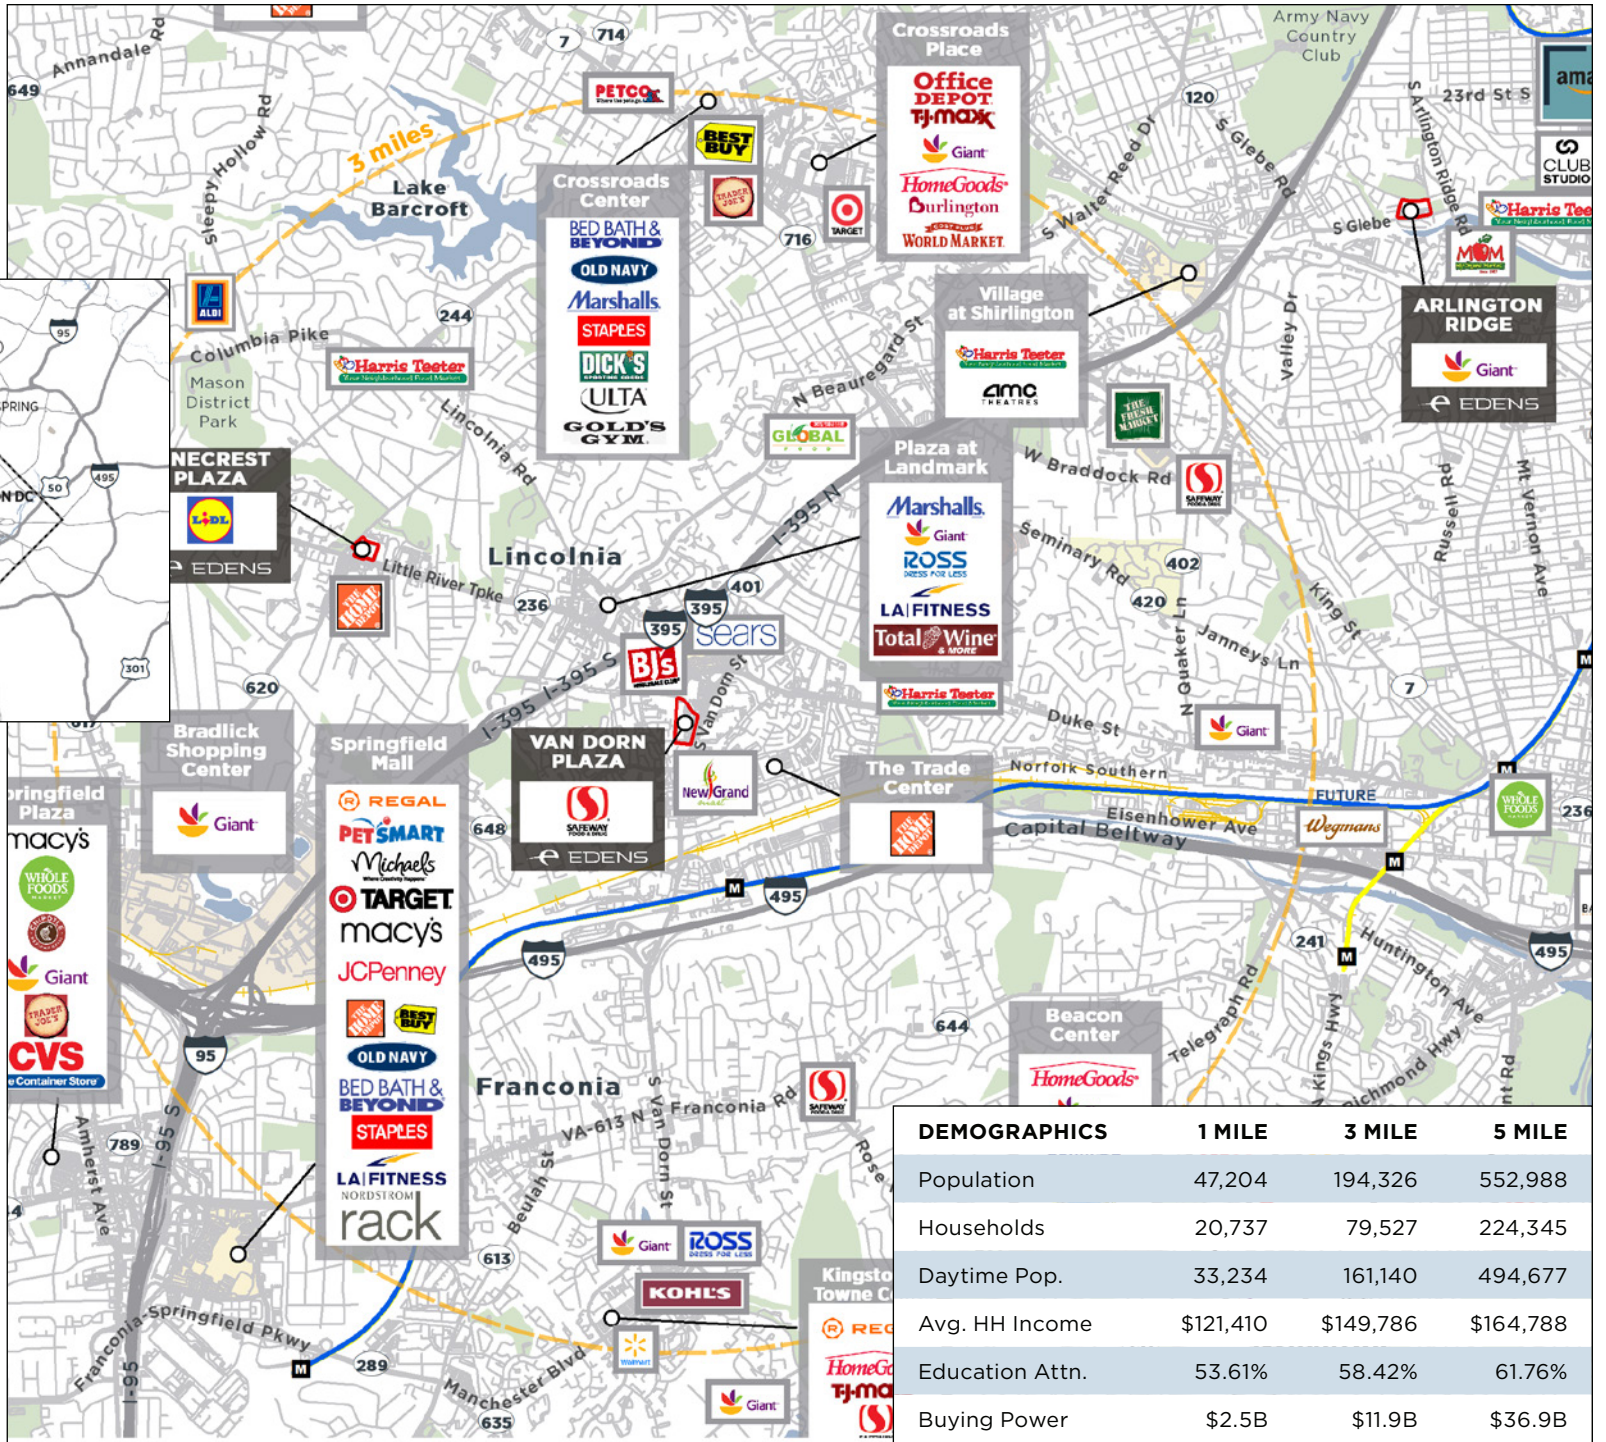

Van Dorn Plaza

249 S Van Dorn St, Alexandria, VA

SAFeway

Pharmacy

VAN DORN PLAZA
SITE PLAN

NO.	RETAILERS	SF
10	Safeway	35,063
20	Caring Hands	4,346
40	Yalla	2,986
50	Java Loco	1,444
60	Unleashed By PETCO	4,356
80	Van Dorn Diner	2,332
90	Shah's Halal	1,493
100	Hangry Joe's Hot Chicken	1,493
110	Subway	1,493

NO.	RETAILERS	SF
120	The Nail Sculpture	1,493
130	Hair Cuttery	1,493
140	Paisano's Pizza	1,493
150	Eternity Jewelers	1,116
160	Pho 95	2,006
170	H&R Block	1,607
180	The Club: Burgers & Sandwiches	1,720
190	CVS	12,380
200	Available	6,876

NO.	RETAILERS	SF
210	T Mobile	1,206
220	Threads	904
230	Los Tios	3,140
240	Wash Zone	3,320
310	BB&T	3,033
320	Taco Bell	2,042
330	Wendy's	3,300
2-250	Available	17,705

VAN DORN PLAZA REDEVELOPMENT RENDERINGS

VAN DORN PLAZA
TRADE AREA

DEMOGRAPHICS	1 MILE	3 MILE	5 MILE
Population	47,204	194,326	552,988
Households	20,737	79,527	224,345
Daytime Pop.	33,234	161,140	494,677
Avg. HH Income	\$121,410	\$149,786	\$164,788
Education Attn.	53.61%	58.42%	61.76%
Buying Power	\$2.5B	\$11.9B	\$36.9B