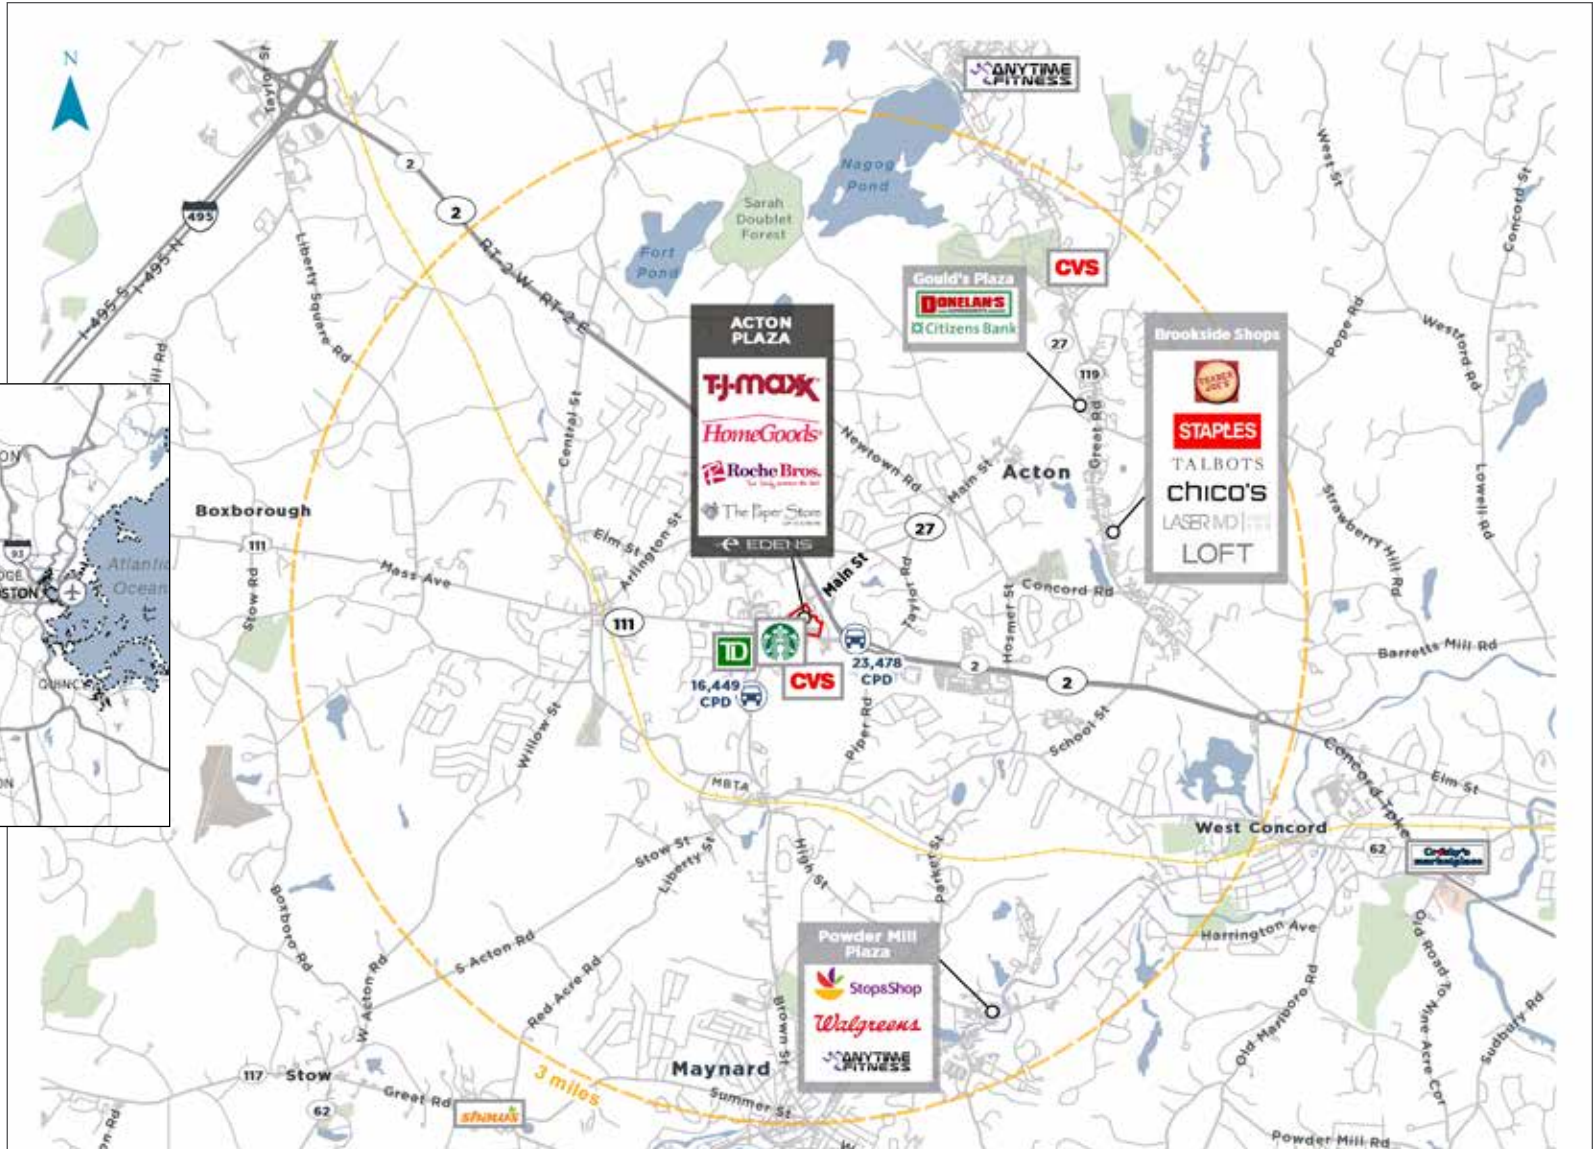

Acton Plaza I & II

371 Massachusetts Avenue, Acton, MA

ACTON PLAZA SITE PLAN

ACTON PLAZA I

NO.	RETAILERS	SF
20	Acton Wine & Spirits	8,400
30	Not Your Average Joe's	6,103
40	Mattress Firm	5,208
50	Santa Fe Burrito Grill	1,500
60	T.c. Landos	748
65	Available	1,330
70	Unique Nails	1,053
75	Super Cuts	1,329
80	Chase Bank	5,000
100	Dunkin Donuts	1,925

CENTER HIGHLIGHTS

Major retailers: Roche Bros
Supermarket, TJ Maxx/
HomeGoods, The Paper Store

Located in the affluent
neighborhood of Acton/Concord

Located at the intersection of
the three most traveled highways
in the area

674,620 annual visits

Averages 30 mins of dwell time

Serves as the market's "downtown"

Great access and visibility

2014 Redevelopment

**ACTON
PLAZA
TRADE AREA**

DEMOGRAPHICS	1 MILE	3 MILE	5 MILE
Population	4,210	31,826	69,060
Households	1,465	12,068	26,408
Daytime Pop.	5,268	30,479	71,210
Avg. HH Income	\$227,661	\$214,558	\$212,535
Education Attn.	93%	86%	86%