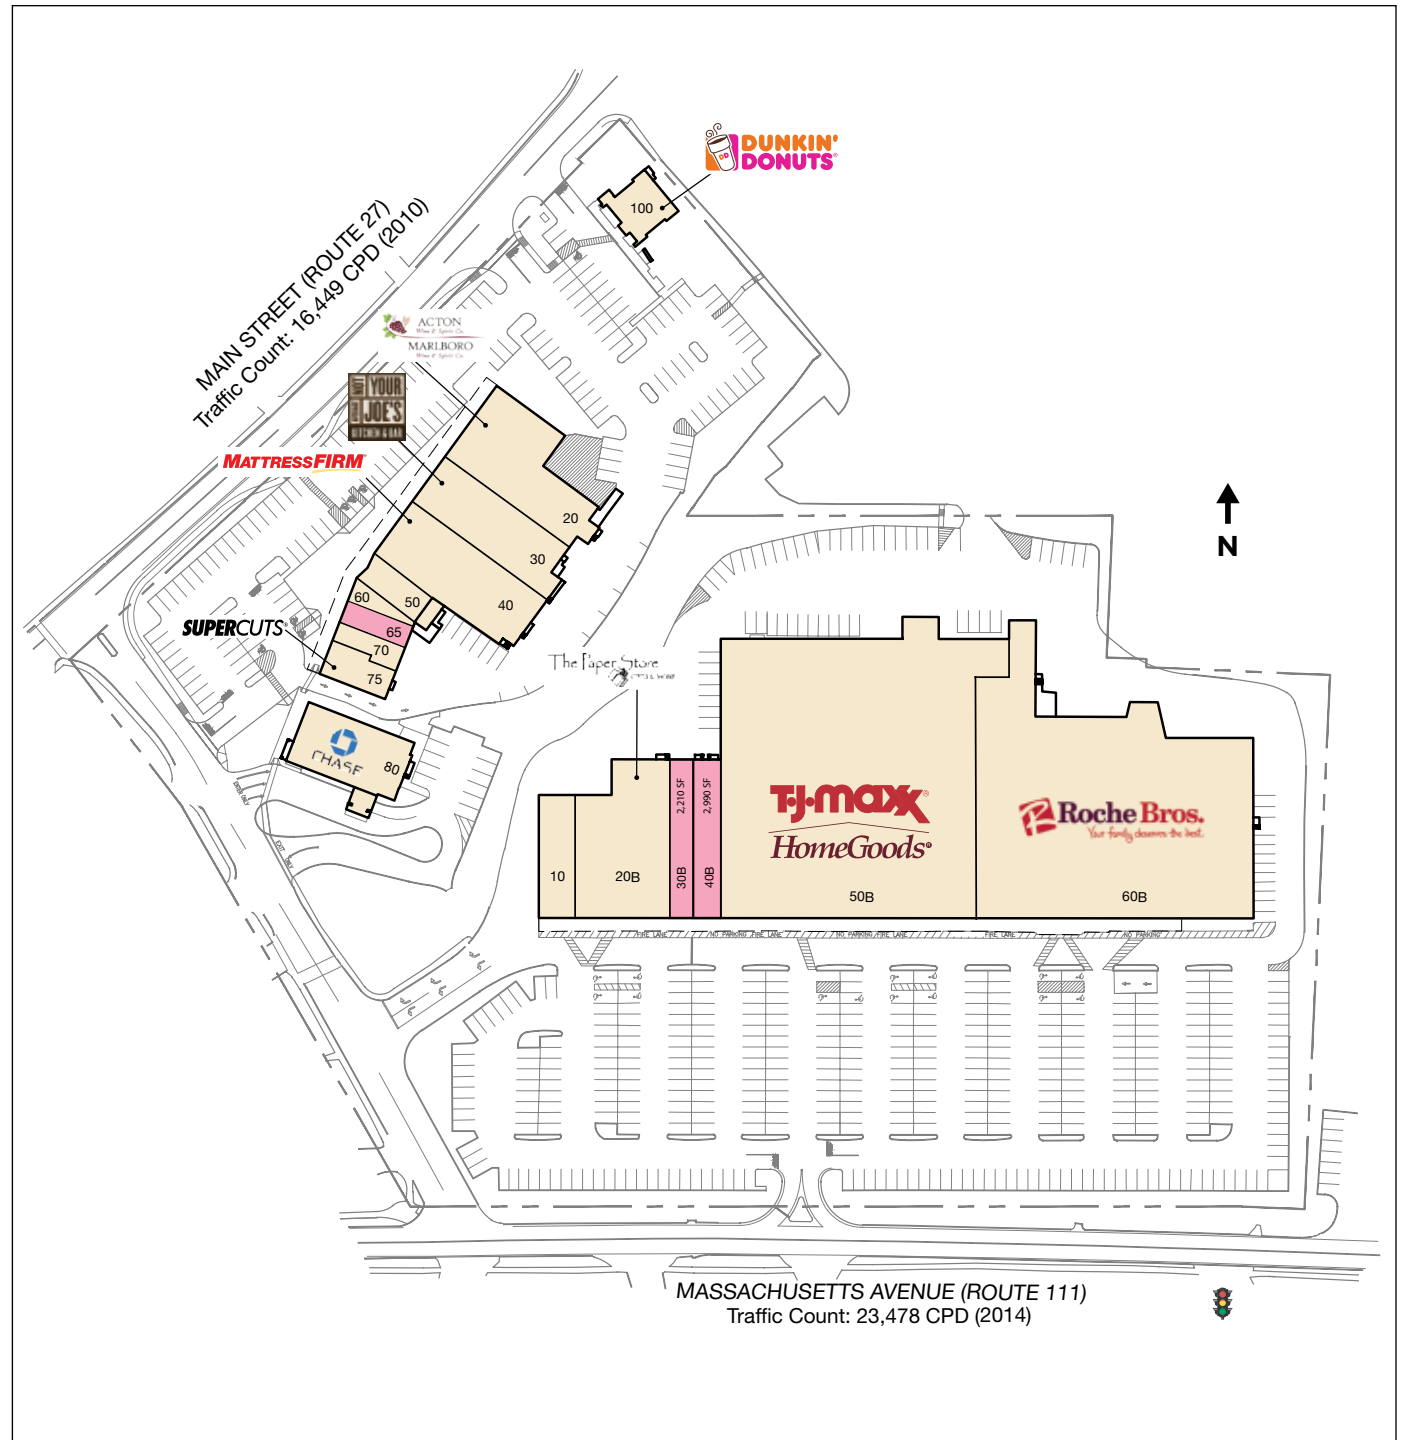

Acton Plaza I & II

371 Massachusetts Avenue, Acton, MA

ACTON PLAZA SITE PLAN

ACTON PLAZA I

NO.	RETAILERS	SF
20	Acton Wine & Spirits	8,400
30	Not Your Average Joe's	6,103
40	Mattress Firm	5,208
50	Santa Fe Burrito Grill	1,500
60	T.c. Landos	748
65	Available	1,330
70	Unique Nails	1,053
75	Super Cuts	1,329
80	Chase Bank	5,000
100	Dunkin Donuts	1,925

ACTON PLAZA II

NO.	RETAILERS	SF
10	Achieve Physical Therapy	3,000
20B	The Paper Store	9,350
30B	Available	2,210
40B	Available	2,990
50B	Tj Maxx/Homegoods	50,000
60B	Roche Bros.	36,943

ACTON
PLAZA
**CENTER
PHOTOS**

CENTER HIGHLIGHTS

Major retailers: Roche Bros
Supermarket, TJ Maxx/
HomeGoods, The Paper Store

Located in the affluent
neighborhood of Acton/Concord

Located at the intersection of
the three most traveled highways
in the area