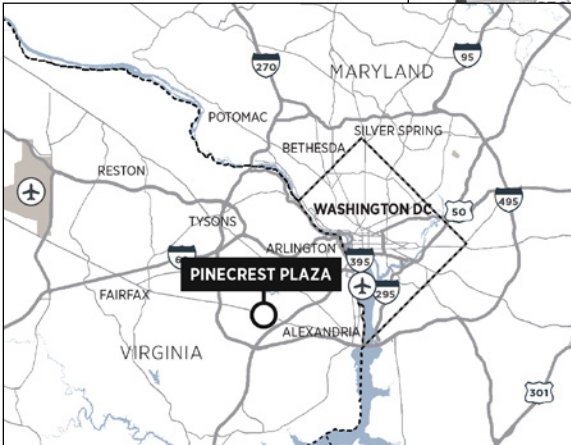

Pinecrest Plaza

6546 Little River Turnpike, Alexandria, VA

PINECREST PLAZA

SITE PLAN

NO	RETAILER	SF
10	Kajiken Ramen	3,100
20	Fantastic Nails	1,462
30	Cold Stone Creamery	1,720
40	Firehouse Subs	1,720
50	Taco Rock	2,380
60	Akeno Sushi Bar	1,615
70	Sprint Pcs	3,000
80	Hunan Kitchen	1,300
90	Miko Studios	1,720
100	D1 Sports Training	3,440
120	LIDL	23,487
124	Ginger And Spice Market	1,824
125	Indaroma Bakery & Cafe	2,253
126	Five Guys Burgers & Fries	2,429
130	Reflection Dental	5,008
135	Capital Cigar and Tobacco	1,060
137	Love & Honey	1,838
140	Tropical Smoothie Cafe	1,288
150	Starbucks	1,288
160	TD Bank	Pad

PINECREST
PLAZA
CENTER
PHOTOS

PINECREST PLAZA
TRADE AREA

DEMOGRAPHICS	1 MILE	3 MILE	5 MILE
Population	16,460	192,288	511,734
Households	5,589	72,754	198,944
Daytime Pop.	14,759	158,256	478,074
Avg. HH Income	\$151,442	\$142,647	\$168,756
Education Attn.	55.16%	52.01%	60.95%