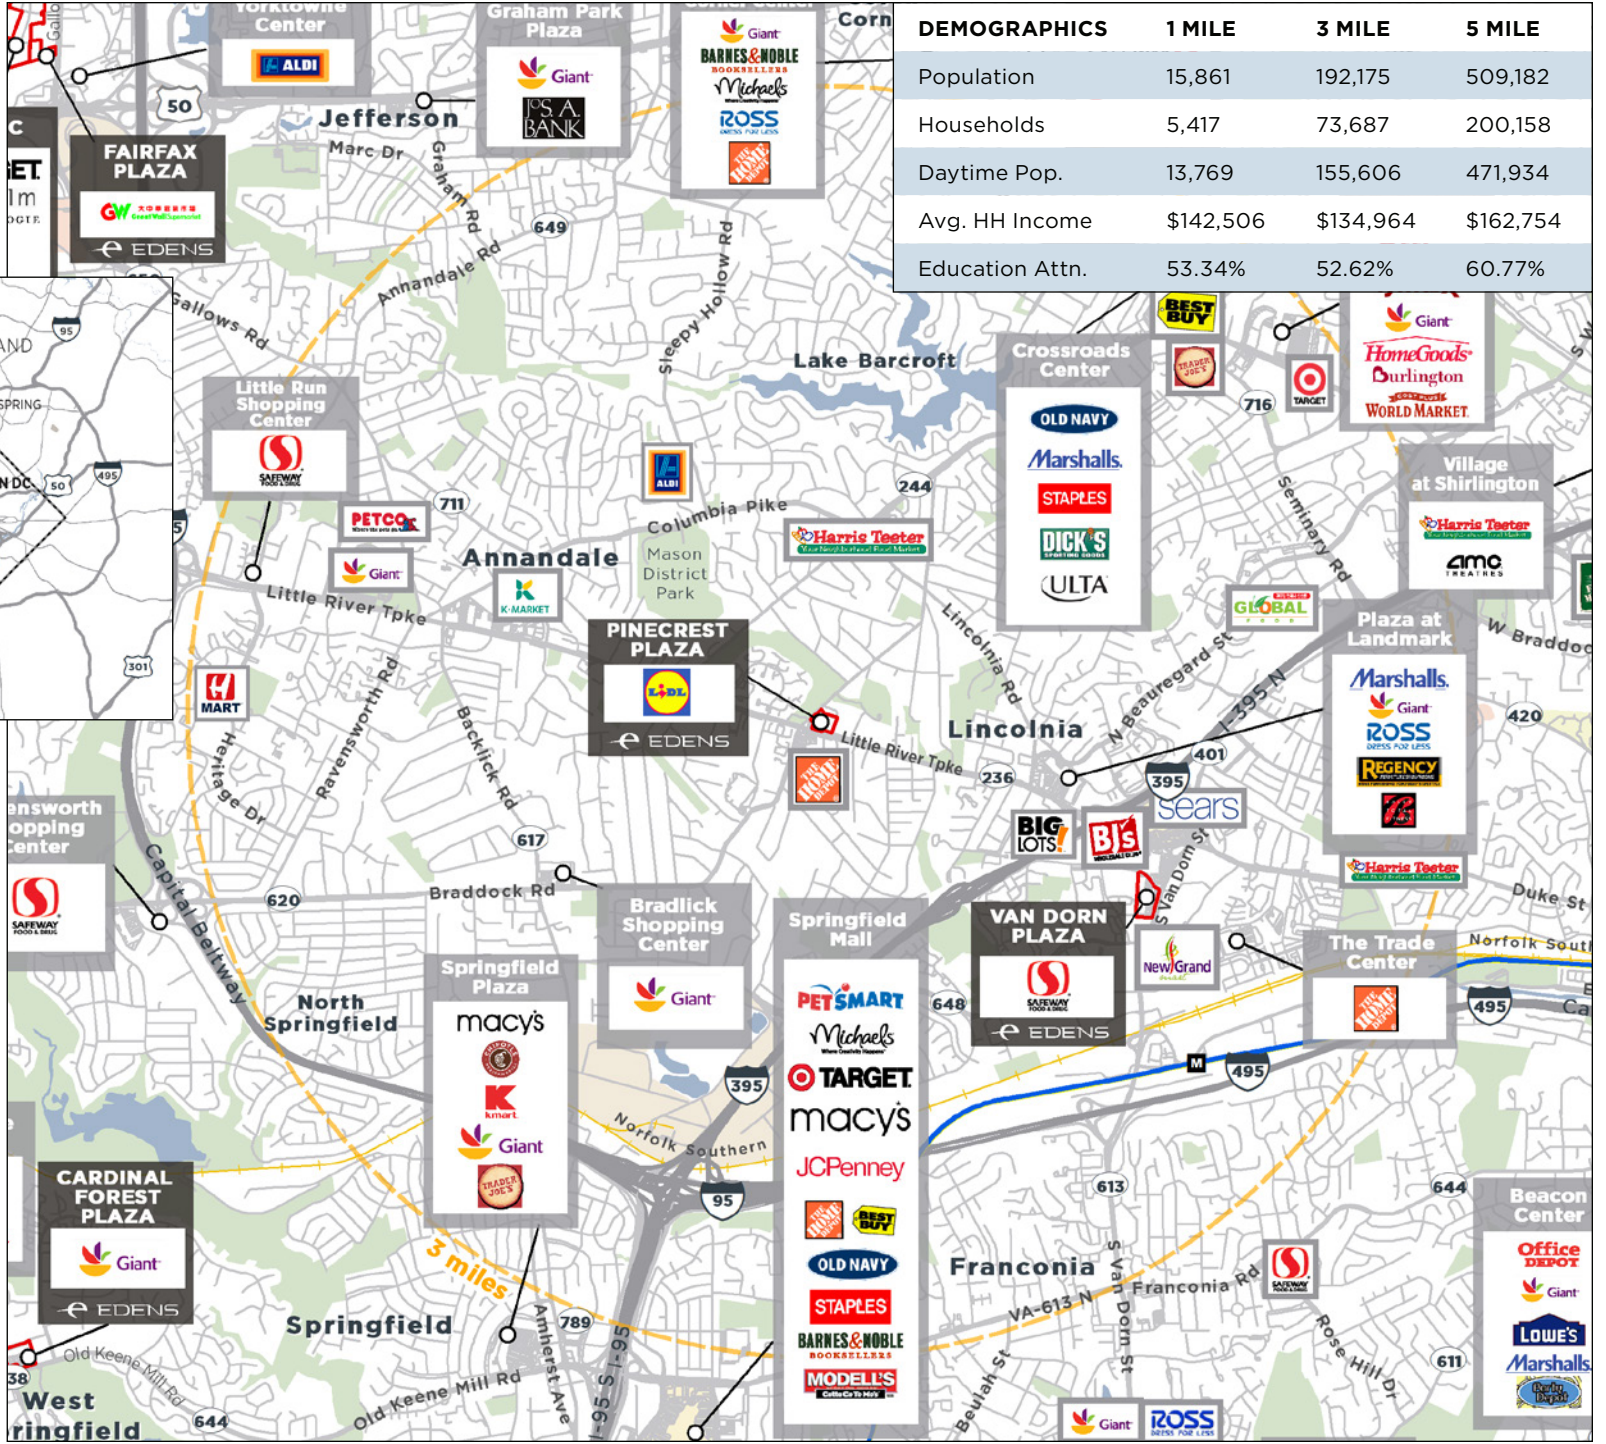

Pinecrest Plaza

6546 Little River Turnpike, Alexandria, VA

PINECREST PLAZA

SITE PLAN

NO	RETAILER	SF
10	Foxfire Grill	3,100
20	Fantastic Nails	1,462
30	Cold Stone Creamery	1,720
40	Firehouse Subs	1,720
50	Taco Rock	2,380
60	Akeno Sushi Bar	1,615
70	Sprint Pcs	3,000
80	Hunan Kitchen	1,300
90	Miko Studios	1,720
100	D1 Sports Training	3,440
120	LIDL	23,487
124	Ginger And Spice Market	1,824
125	Indaroma Bakery & Cafe	2,253
126	Five Guys Burgers & Fries	2,429
130	Reflection Dental	5,008
135	Capital Cigar and Tobacco	1,060
137	Hot Lola's	1,838
140	Tropical Smoothie Cafe	1,288
150	Starbucks	1,288
160	TD Bank	Pad

PINECREST
PLAZA
CENTER
PHOTOS

PINECREST PLAZA TRADE AREA

DEMOGRAPHICS	1 MILE	3 MILE	5 MILE
Population	15,861	192,175	509,182
Households	5,417	73,687	200,158
Daytime Pop.	13,769	155,606	471,934
Avg. HH Income	\$142,506	\$134,964	\$162,754
Education Attn.	53.34%	52.62%	60.77%