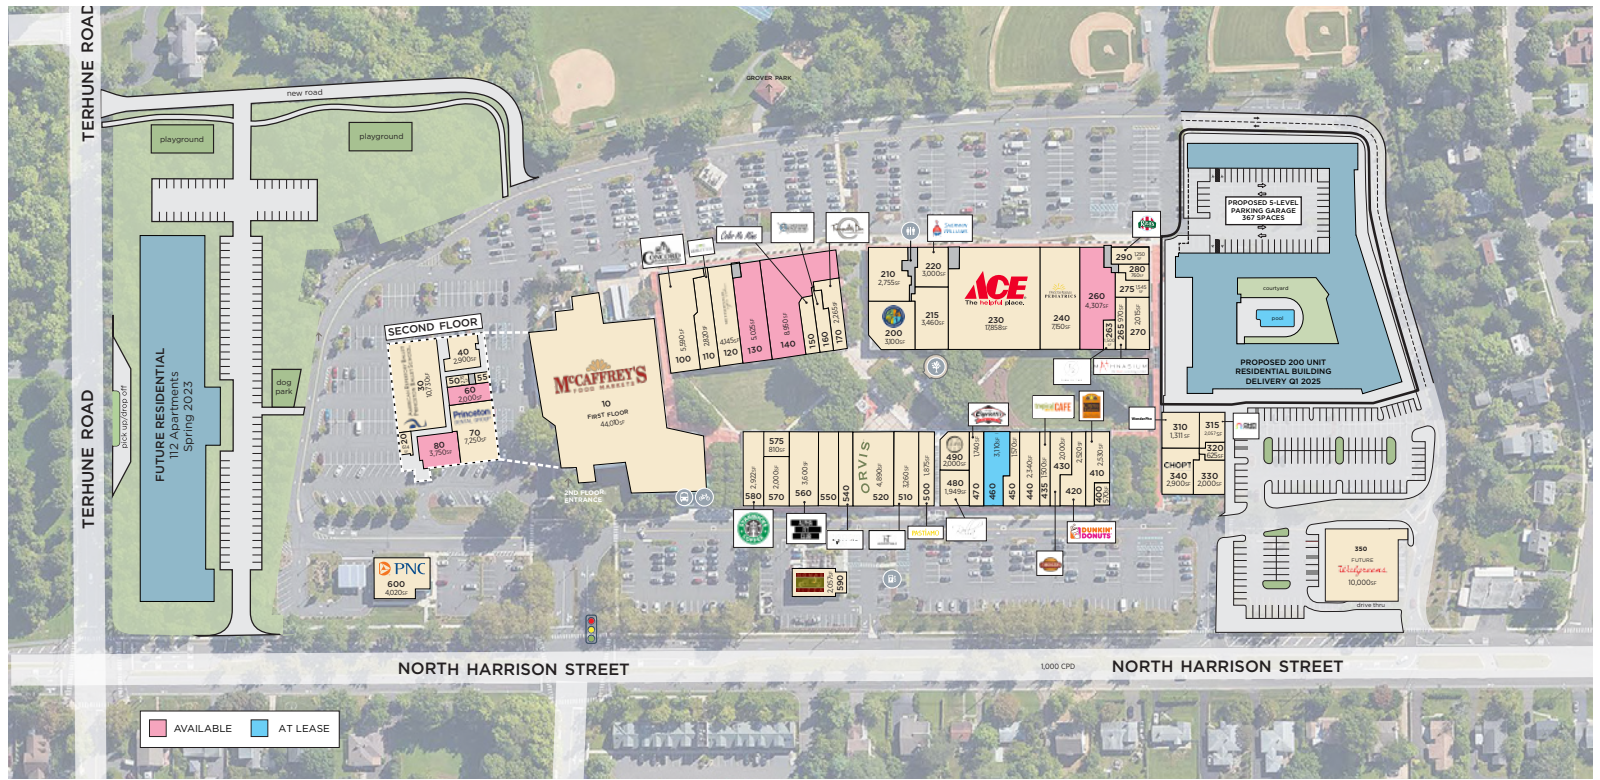

# Princeton Shopping Center

301 North Harrison Street, Princeton, NJ

# PRINCETON SHOPPING CENTER SITE PLAN

NO.	RETAILERS	SF
10	Mccaffrey's Market	44,010
20	Princeton Acuhealth	700
30	American Repertory Ballet Princeton Ballet School	10,730
40	Mccaffrey's Office	2,900
50	Cyndi Shattuck Photography	1,275
60	Available- Office	2,000
70	Princeton Dental Group	7,250
80	Available- Office	3,750
100	Concord Pet	5,590
110	Kids United	2,820
120	Metropolis	4,145
130	Available (plus lower level 3,262 SF)	5,025
140	Available (plus lower level 11,950 SF)	8,950
150	Color Me Mine	1,500
160	Lacrosse Unlimited	1,300
170	Tranquility Den	2,265
200	Innovative Physical Therapy	3,100
210	The Blue Bears	2,755

NO.	RETAILERS	SF
215	Princeton Family Adventure Center	3,460
220	Sherwin-Williams	3,000
230	Costello's Ace Hardware	17,858
240	Princeton Nassau Pediatrics	7,150
260	Available	4,307
263	Form by Two Pilates	1,500
265	Mathnasium	970
270	Nino's Pizza Star	2,015
275	Laundromat of Princeton	1,450
280	Signature Dry Cleaners	760
290	Rita's Italian Ice	1,250
300	Walgreens	15,775
310	WonderPho	1,311
315	OHM Fitness	2,057
320	Center Barber Shop	625
330	Verizon Wireless	2,000
340	CHOPT	2,900
400	Mi Espana	570
410	Cross Culture	2,530

PRINCETON  
SHOPPING  
CENTER  
**CENTER  
PHOTOS**

**CENTER HIGHLIGHTS**

232,011 square feet

Anchored by McCaffrey's Market, Smith's Ace Hardware, Walgreens

Located on Harrison Street, a few blocks from Princeton's Central Business District