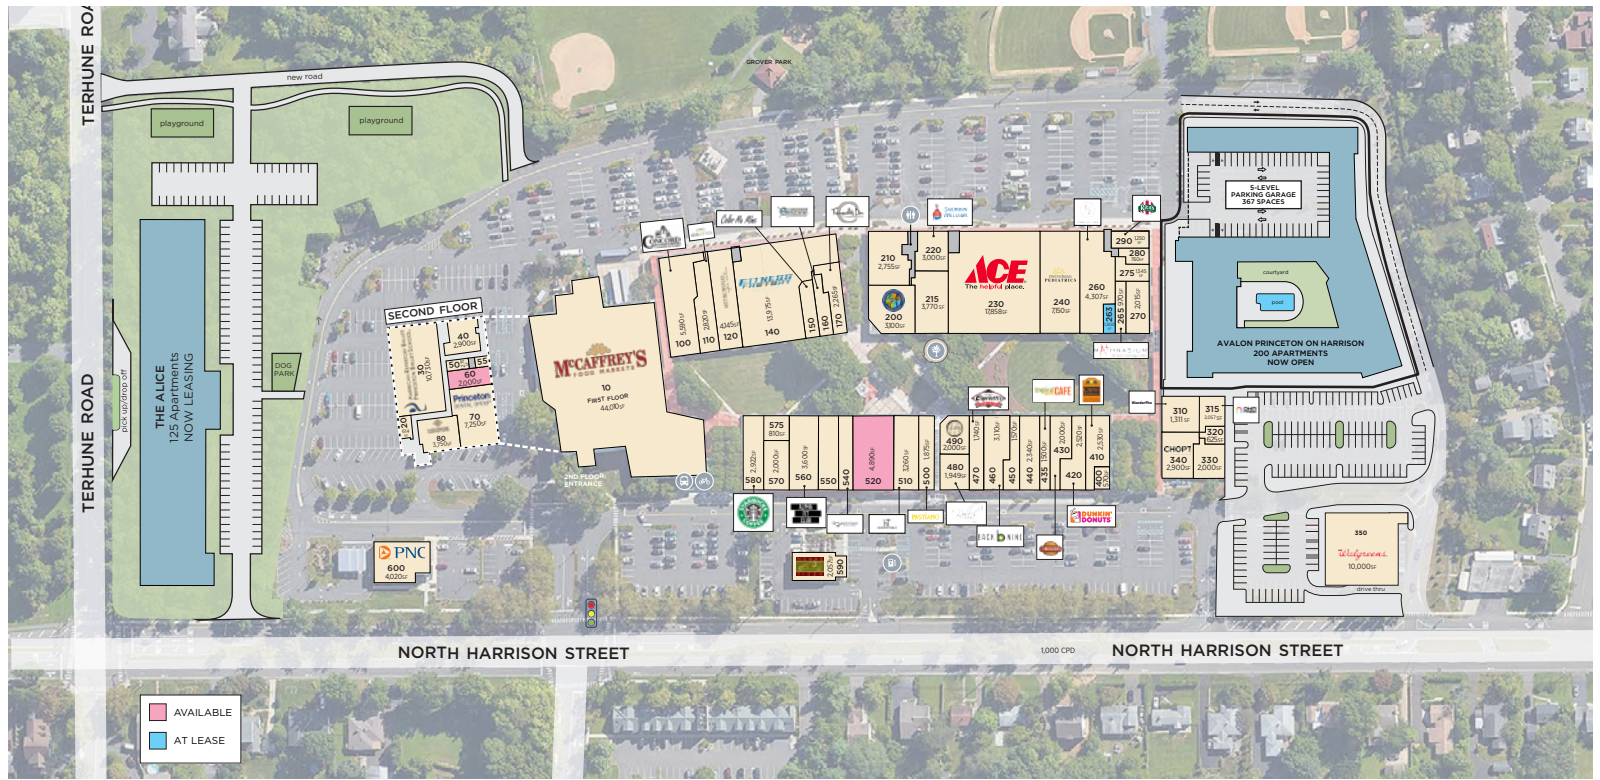

Princeton Shopping Center

301 North Harrison Street, Princeton, NJ

PRINCETON SHOPPING CENTER SITE PLAN

NO.	RETAILERS	SF
10	Mccaffrey's Market	44,010
20	Princeton Acuhealth	700
30	American Repertory Ballet Princeton Ballet School	10,730
40	Mccaffrey's Office	2,900
50	Cyndi Shattuck Photography	1,275
60	Available- Office	2,000
70	Princeton Dental Group	7,250
80	Kickside Martial Arts	3,750
100	Concord Pet	5,590
110	Kids United	2,820
120	Metropolis	4,145
130	Fitness Factory	13,957
150	Color Me Mine	1,500
160	Lacrosse Unlimited	1,300
170	Tranquility Den	2,265
200	Innovative Physical Therapy	3,100
210	The Blue Bears	2,755
215	Princeton Family Adventure Center	3,770

NO.	RETAILERS	SF
220	Sherwin-Williams	3,000
230	Costello's Ace Hardware	17,858
240	Princeton Nassau Pediatrics	7,150
260	Form by Two Pilates	4,307
263	At Lease	1,500
265	Mathnasium	970
270	Nino's Pizza Star	2,015
275	Laundromat of Princeton	1,450
280	Signature Dry Cleaners	760
290	Rita's Italian Ice	1,250
300	Walgreens	15,775
310	WonderPho	1,311
315	OHM Fitness	2,057
320	Center Barber Shop	625
330	Verizon Wireless	2,000
340	CHOPT	2,900
400	Mi Espana	570
410	Cross Culture	2,530
420	Dunkin'	2,520
430	30 Burgers	2,000

PRINCETON SHOPPING CENTER

CENTER PHOTOS

CENTER HIGHLIGHTS

232,011 square feet

Anchored by McCaffrey's
Market, Smith's Ace Hardware,
Walgreens

1.8M trips annually

Averaging 71 minutes of dwell time

Buying power of \$3.3B within a 3
mile radius

Located on Harrison Street,
a few blocks from Princeton's
Central Business District

Multi Million Dollar Renovation

Princeton University ranked #1
in the country with a student
population of 8,623

A vibrant gathering place
with mix of dining, retail and
community events