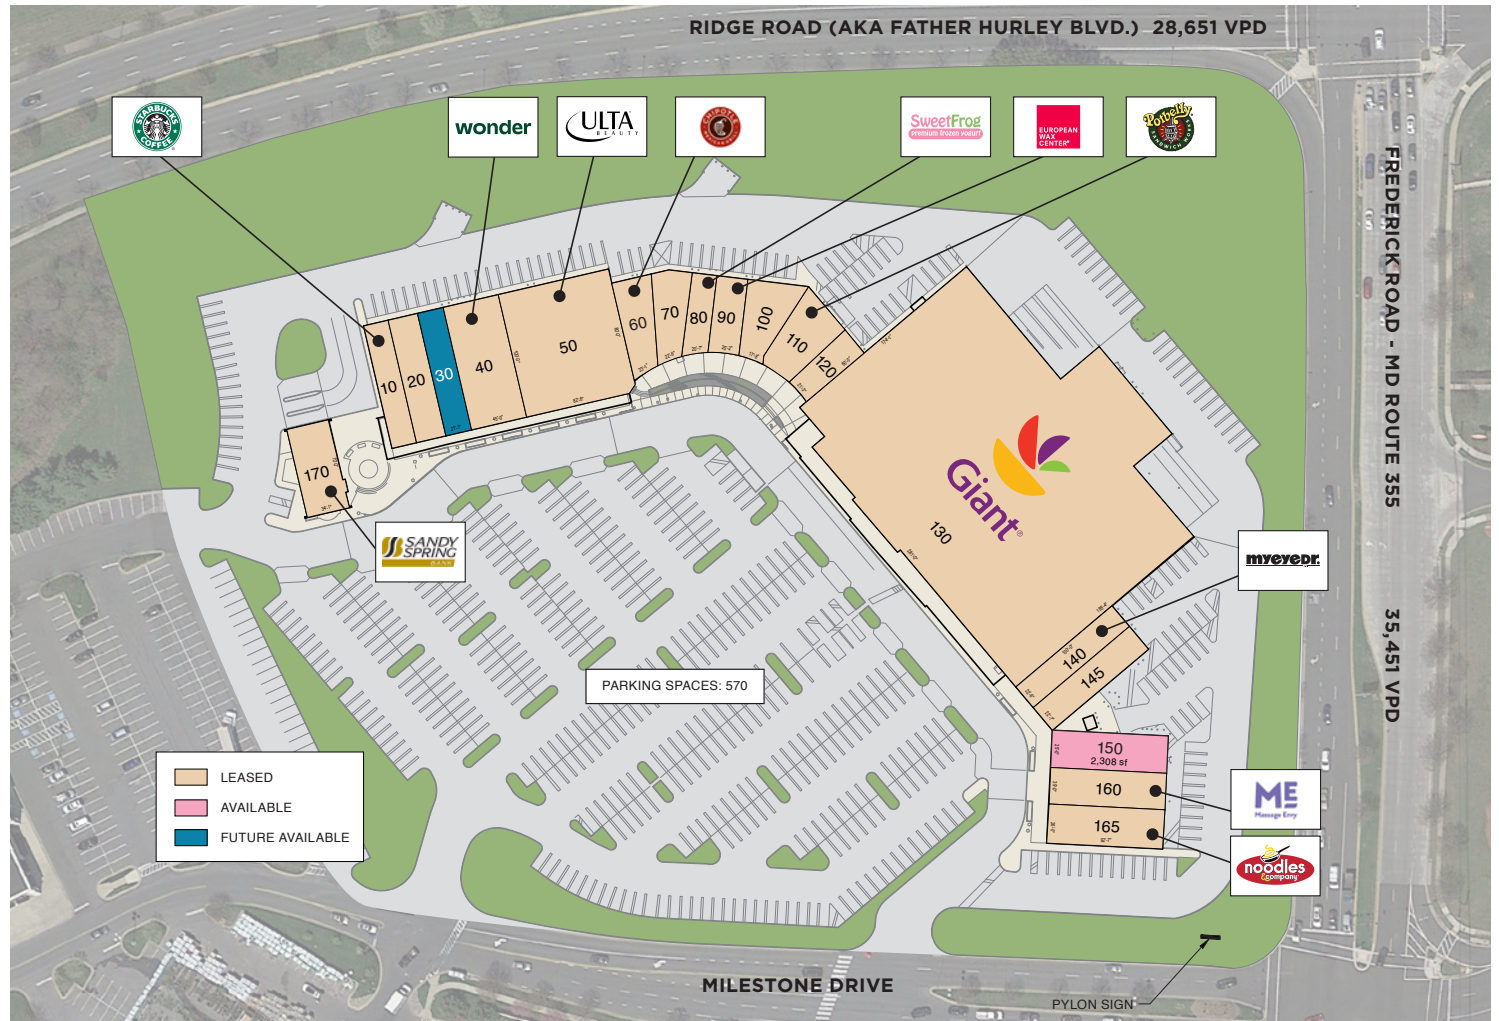

Neelsville Village Center

20944 Frederick Rd (MD Route 355),
Germantown, MD

NEELSVILLE
VILLAGE
CENTER
SITE PLAN

NO.	RETAILERS	SF
10	Starbucks	1998
20	Bath & Body Works	2483
30	AT&T Mobility	2111
40	Wonder	4500
50	ULTA	8805
60	Chipotle	2218
70	Sakura Grill	1641
80	Sweetfrog	1267
90	European Wax	1522
100	Cloud9 Nail Salon	2105

NO.	RETAILERS	SF
110	Potbelly Sandwich Shop	2275
120	Hop N Grape	1276
130	Giant Food	55439
140	Myeyedr.	2212
145	Club Pilates	2212
150	Available	2308
160	Massage Envy	3001
165	Noodles And Co.	2885
170	Sandy Spring Bank	-

NEELSVILLE
VILLAGE
CENTER
CENTER
PHOTOS

NEELSVILLE VILLAGE CENTER TRADE AREA