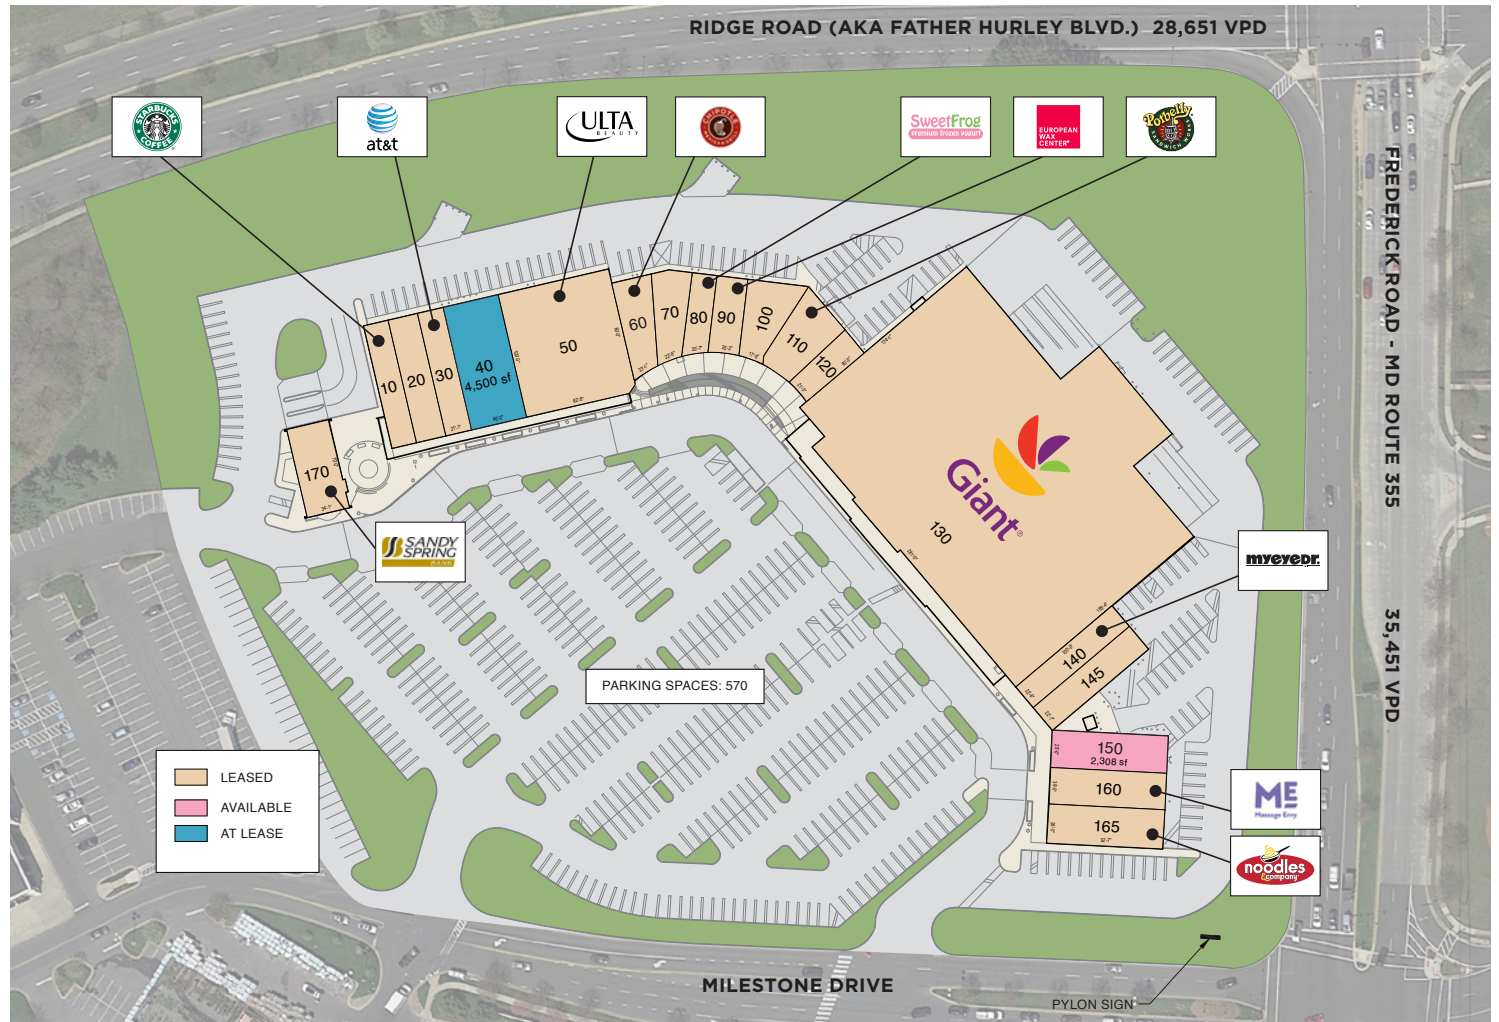

Neelsville Village Center

20944 Frederick Rd (MD Route 355),
Germantown, MD

NEELSVILLE
VILLAGE
CENTER
SITE PLAN

NO.	RETAILERS	SF
10	Starbucks	1998
20	Bath & Body Works	2483
30	AT&T Mobility	2111
40	At Lease	4500
50	ULTA	8805
60	Chipotle	2218
70	Sakura Grill	1641
80	Sweetfrog	1267
90	European Wax	1522
100	Cloud9 Nail Salon	2105

NO.	RETAILERS	SF
110	Potbelly Sandwich Shop	2275
120	Hop N Grape	1276
130	Giant Food	55439
140	Myeyedr.	2212
145	Club Pilates	2212
150	Available	2308
160	Massage Envy	3001
165	Noodles And Co.	2885
170	Sandy Spring Bank	-

NEELSVILLE
VILLAGE
CENTER
CENTER
PHOTOS

NEELSVILLE VILLAGE CENTER TRADE AREA