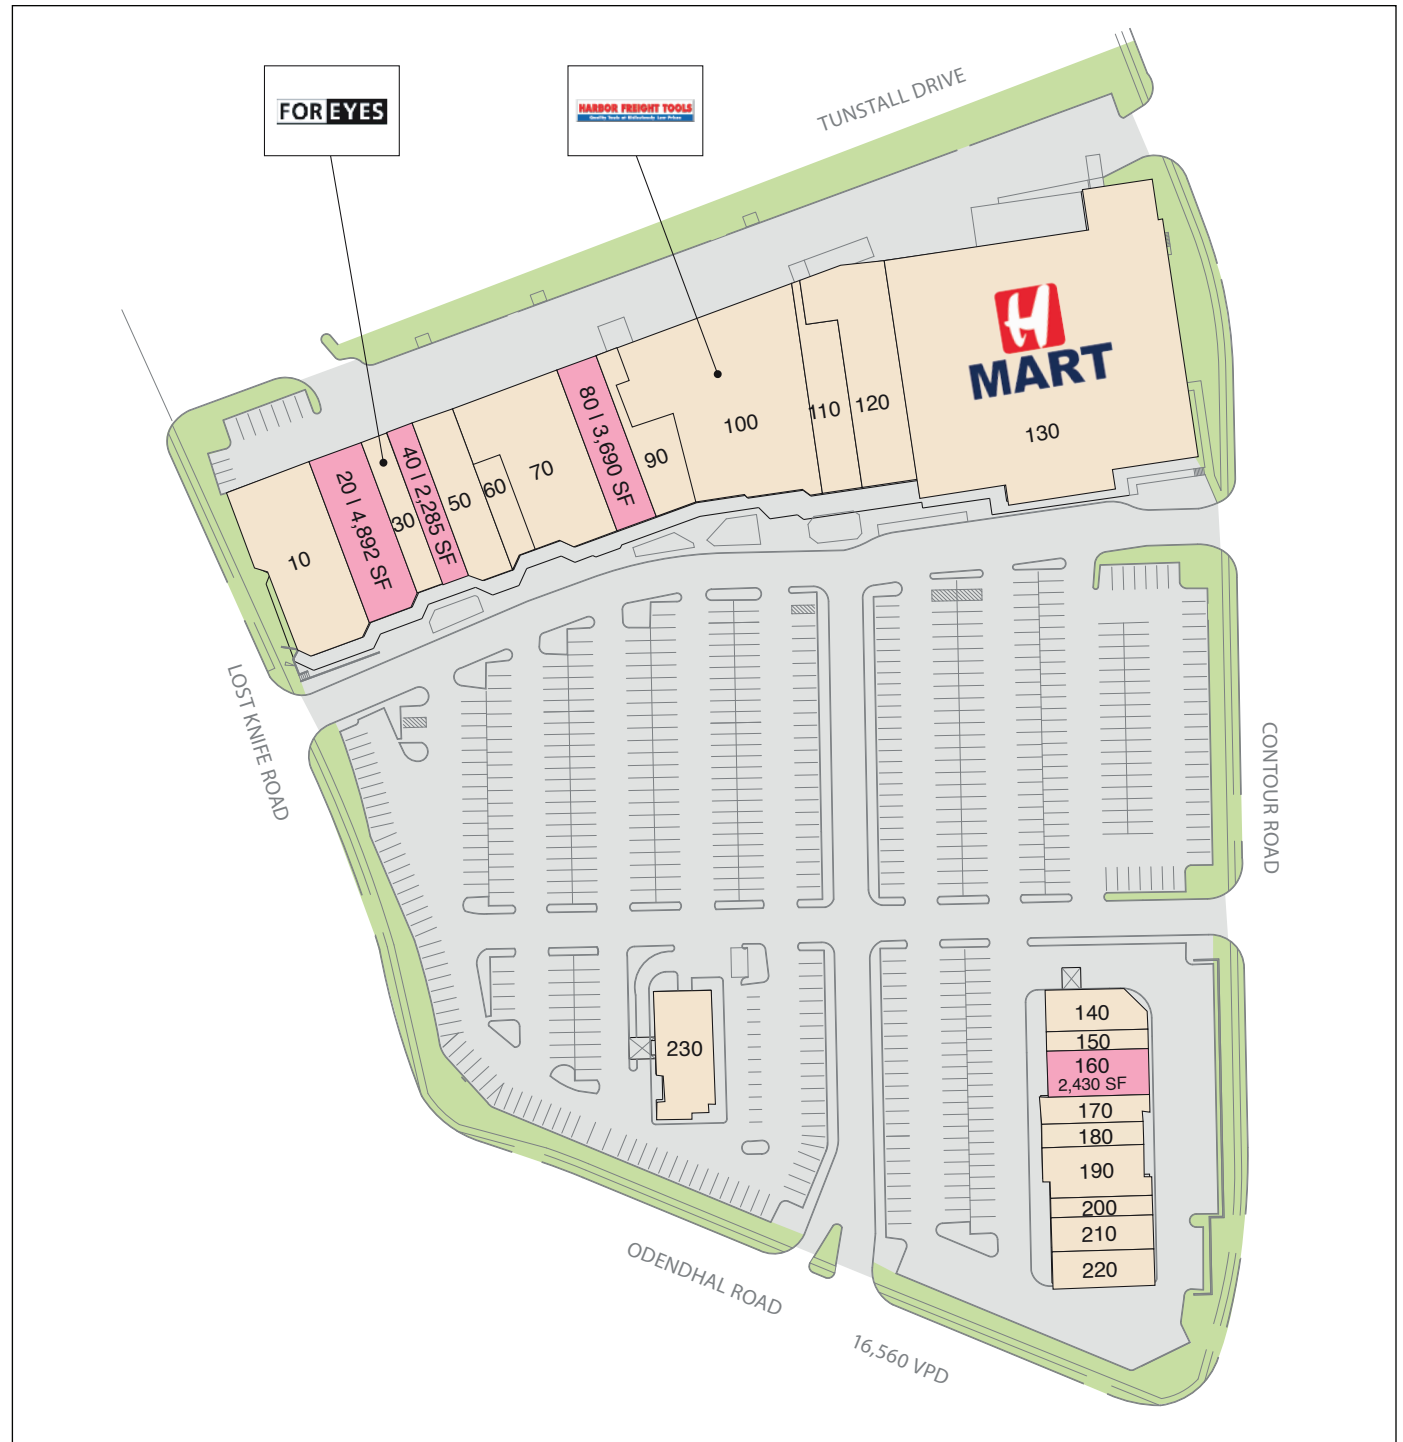

Montgomery Village Crossing

9639 Lost Knife Rd, Gaithersburg, MD

MONTGOMERY
VILLAGE CROSSING
SITE PLAN

NO	RETAILER	SF
10	T Hot Pot & BBQ	7,638
20	Available	4,892
30	For Eyes	2,300
40	Available	2,285
50	Good Wash Laundry	3,575
60	Zodiac Soccer	1,496
70	Dollar Buys	8,032
80	Available	3,690
90	Copacabana Bakery	3,051
100	Harbor Freight Tools	15,005
110	G Street Furniture	3,380
120	Hook & Reel	7,221
130	H-Mart	36,405
140	Texas Parillada	1,890
150	Fortune Restaurant	1,000
160	Available	2,430
170	Phoenix Nails	1,312
180	BLT Grill	1,296
190	Lakeside Beer & Wine	2,372
200	Afsoons Salon	1,000
210	Village Bazaar	1,670
220	At Lease	1,834
230	Roy Rogers	3,544

MONTGOMERY
VILLAGE
CROSSING
**CENTER
PHOTOS**

MONTGOMERY VILLAGE CROSSING TRADE AREA