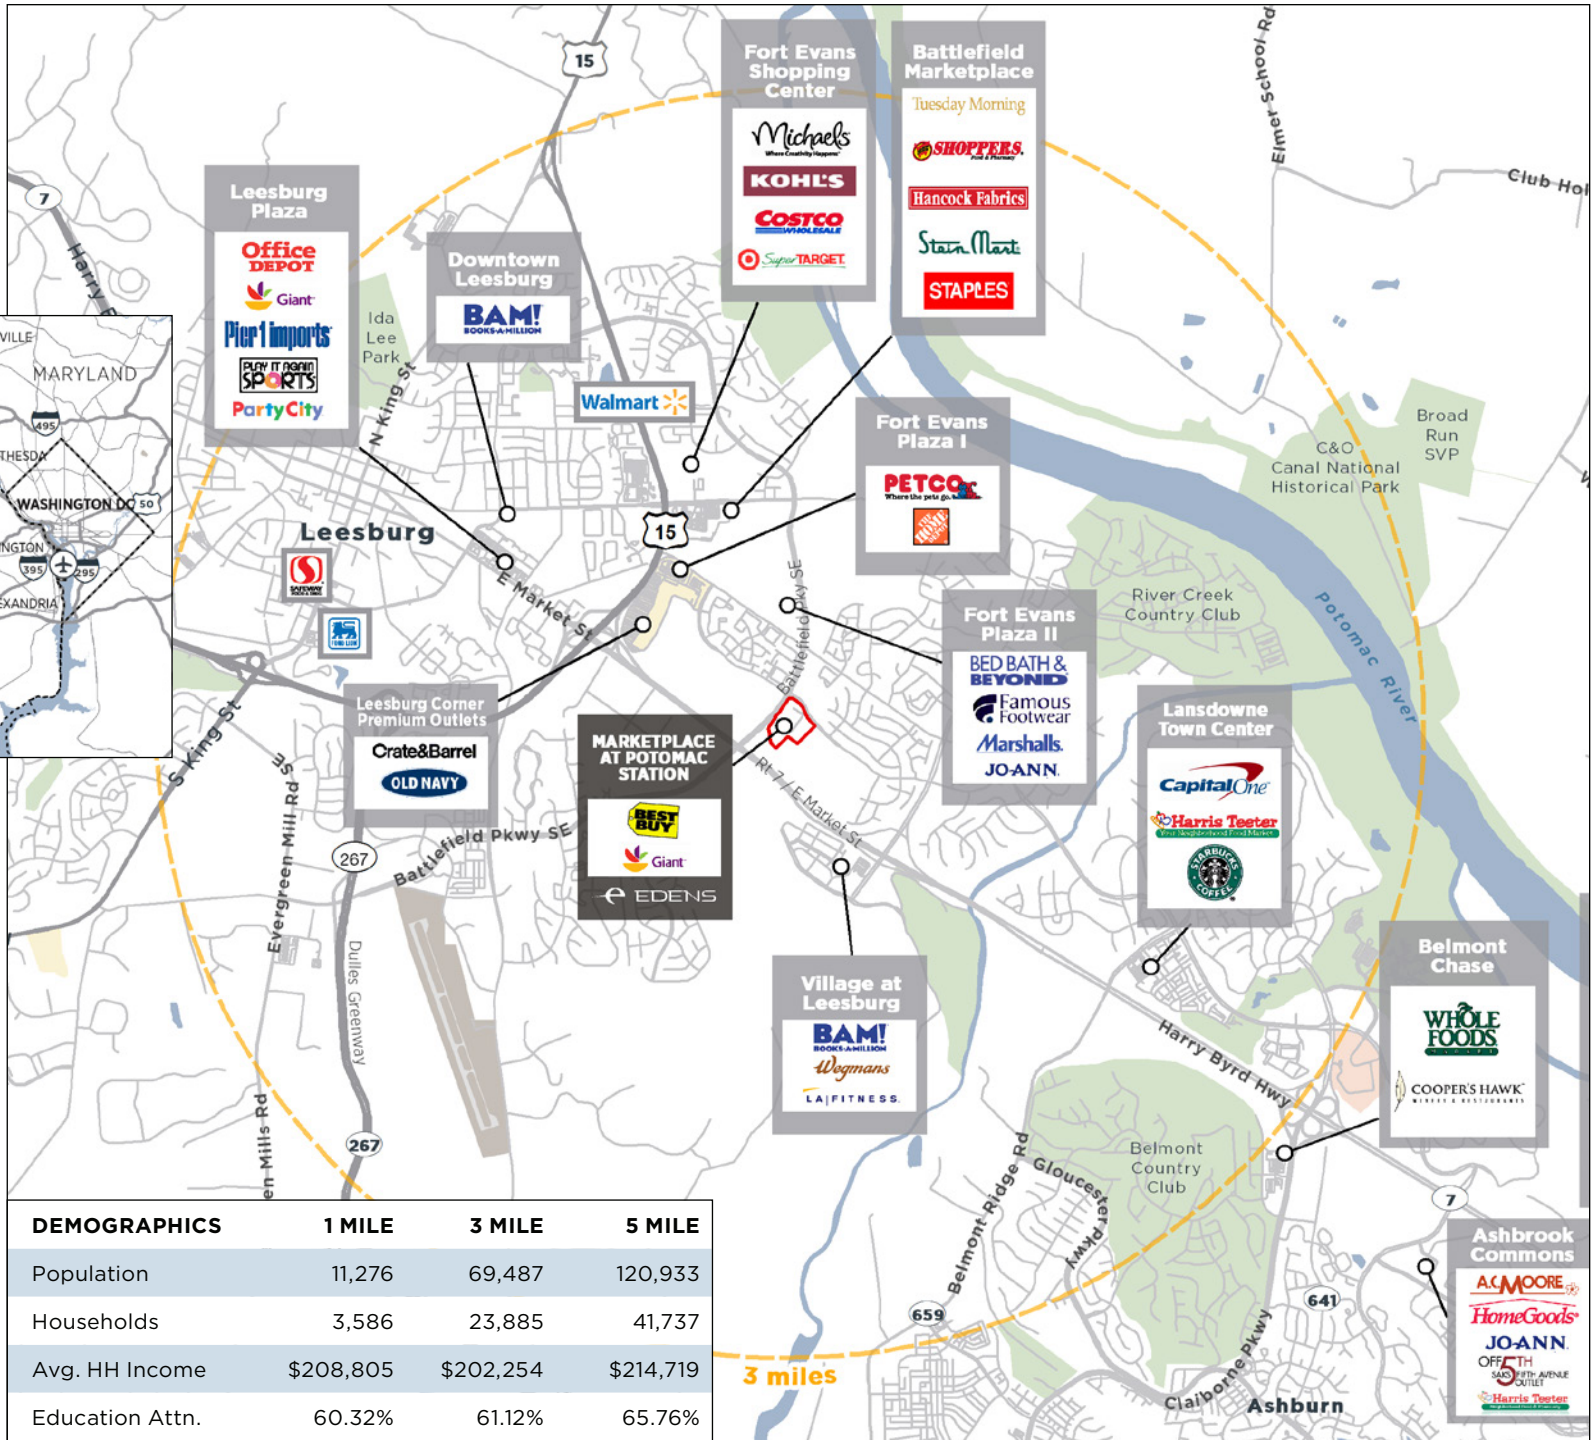

Marketplace at Potomac Station

Route 7 and Route 15, Leesburg, VA

MARKETPLACE AT POTOMAC STATION SITE PLAN

NO	RETAILER	SF
05	F45 Training	2,457
10	Kids United	2,250
15	Leesburg Cosmetic Dentistry	1,793
20	Vivo Infusion	1,510
30	Potomac Station Cleaners	1,500
40	Subway	1,500
50	Divine Nail Spa	1,391
70	Manhattan Pizza	1,521
80	Tiger Den	4,588
90	Giant Foods	56,292
100	Palm Beach Tan	3,600
110	HotWorx	2,135
115	Club Pilates	2,230
120	Swim Kids Swim School	5,476
130	Gideon Learning Center	1,200
140	The UPS Store	1,398
150	James Cafe	1,200
160	Moe's Southwest Grill	2,713
170	Patient First	N/A
180	First Watch	5,552
190	Arby's	N/A
200	Future Café	N/A
210	Available	2,441
215	Available	1,936
220	Music & Arts	2,100
230	MyEyeDr.	1,600
250	Best Buy	30,038

MARKETPLACE
AT POTOMAC
STATION

**CENTER
PHOTOS**

MARKETPLACE
AT POTOMAC
STATION
TRADE AREA

DEMOGRAPHICS	1 MILE	3 MILE	5 MILE
Population	11,276	69,487	120,933
Households	3,586	23,885	41,737
Avg. HH Income	\$208,805	\$202,254	\$214,719
Education Attn.	60.32%	61.12%	65.76%