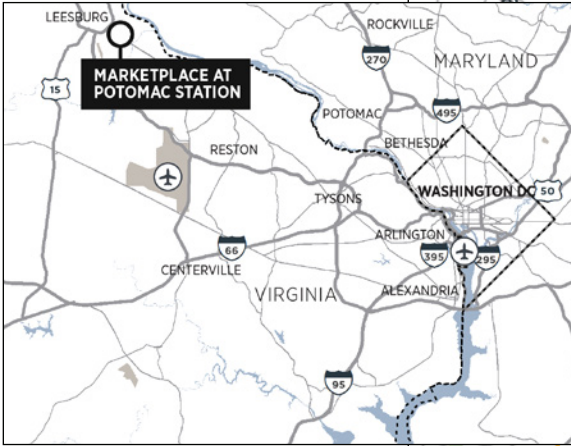

Marketplace at Potomac Station

Route 7 and Route 15, Leesburg, VA

MARKETPLACE AT POTOMAC STATION SITE PLAN

NO	RETAILER	SF
05	F45 Training	2,457
10	Kids United	2,250
15	Leesburg Cosmetic Dentistry	1,793
20	Vivo Infusion	1,510
30	Potomac Station Cleaners	1,500
40	Subway	1,500
50	Divine Nail Spa	1,391
70	Manhattan Pizza	1,521
80	Tiger Den	4,588
90	Giant Foods	56,292
100	Palm Beach Tan	3,600
110	HotWorx	2,135
115	Club Pilates	2,230
120	Swim Kids Swim School	5,476
130	Gideon Learning Center	1,200
140	The UPS Store	1,398
150	James Cafe	1,200
160	Moe's Southwest Grill	2,713
170	Patient First	N/A
180	First Watch	5,552
190	Arby's	N/A
200	Future Café	N/A
210	Available	2,441
215	Available	1,936
220	Music & Arts	2,100
230	MyEyeDr.	1,600
250	Best Buy	30,038

MARKETPLACE
AT POTOMAC
STATION

**CENTER
PHOTOS**

MARKETPLACE
AT POTOMAC
STATION
TRADE AREA

DEMOGRAPHICS	1 MILE	3 MILE	5 MILE
Population	11,276	69,487	120,933
Households	3,586	23,885	41,737
Avg. HH Income	\$208,805	\$202,254	\$214,719
Education Attn.	60.32%	61.12%	65.76%